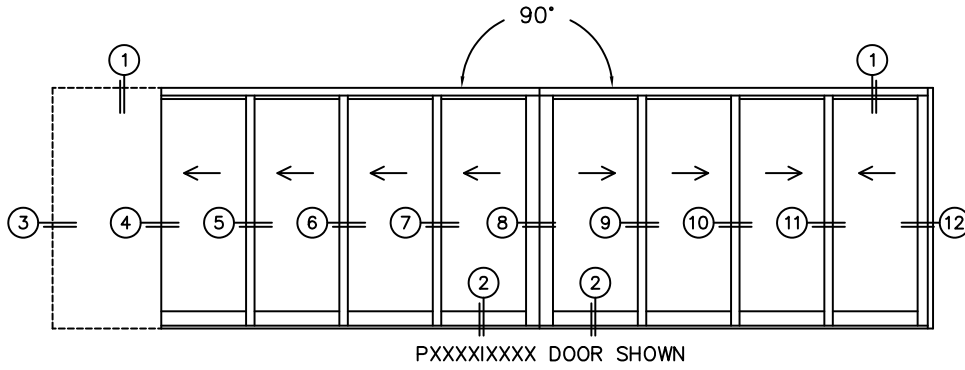

**C**(NET FRAME HEIGHT)

SILL PAN HEIGHT(INTERIOR LEG)  
(3/4", 1-1/16", 1-7/16" OR 1-7/8")

CALCULATED VALUES (FLEETWOOD SUPPLIED)

**D**(POCKET WIDTH)

**E**(NET FRAME WIDTH)

NOTES:

(USE RULER TO SCALE DIMENSIONS IN INCHES)

SCALE: 1/4

NOTE: THIS DRAWING AND THE ACCOMPANYING "OPTIONS AND UPGRADES" ARE FOR CONCEPT ONLY! AT THE TIME OF ORDER WE WILL CUSTOMIZE THE DRAWINGS TO FIT THE FINAL CONFIGURATION. SEE DRAWINGS 3050-08 THRU 3050-09 FOR ADDITIONAL INFORMATION.