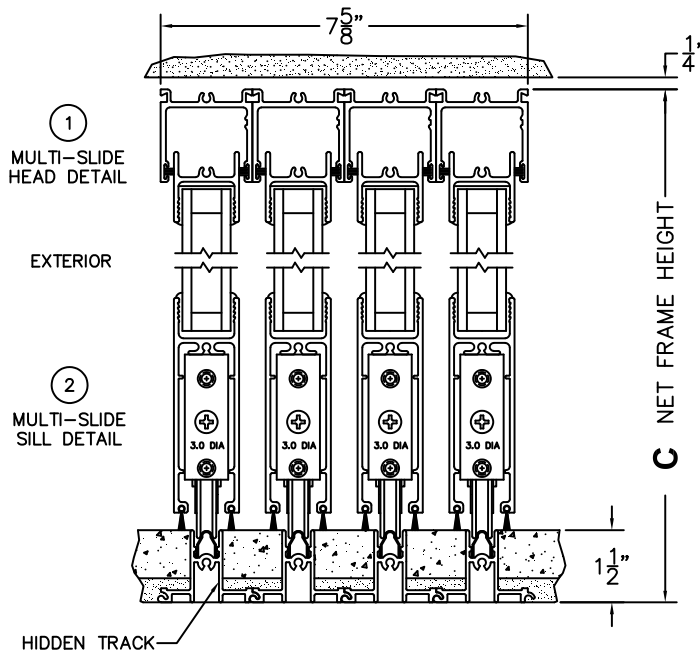

**C**(NET FRAME HEIGHT)

SILL PAN HEIGHT(INTERIOR LEG)  
(3/4", 1-1/16", 1-7/16" OR 1-7/8")

CALCULATED VALUES (FLEETWOOD SUPPLIED)

**D**(POCKET WIDTH)

**E**(NET FRAME WIDTH)

NOTES:

(USE RULER TO SCALE DIMENSIONS IN INCHES)

SCALE: 1/4

NOTE: THIS DRAWING AND THE ACCOMPANYING "OPTIONS AND UPGRADES" ARE FOR CONCEPT ONLY! AT THE TIME OF ORDER WE WILL CUSTOMIZE THE DRAWINGS TO FIT THE FINAL CONFIGURATION. SEE DRAWINGS 3050-08 THRU 3050-09 FOR ADDITIONAL INFORMATION.