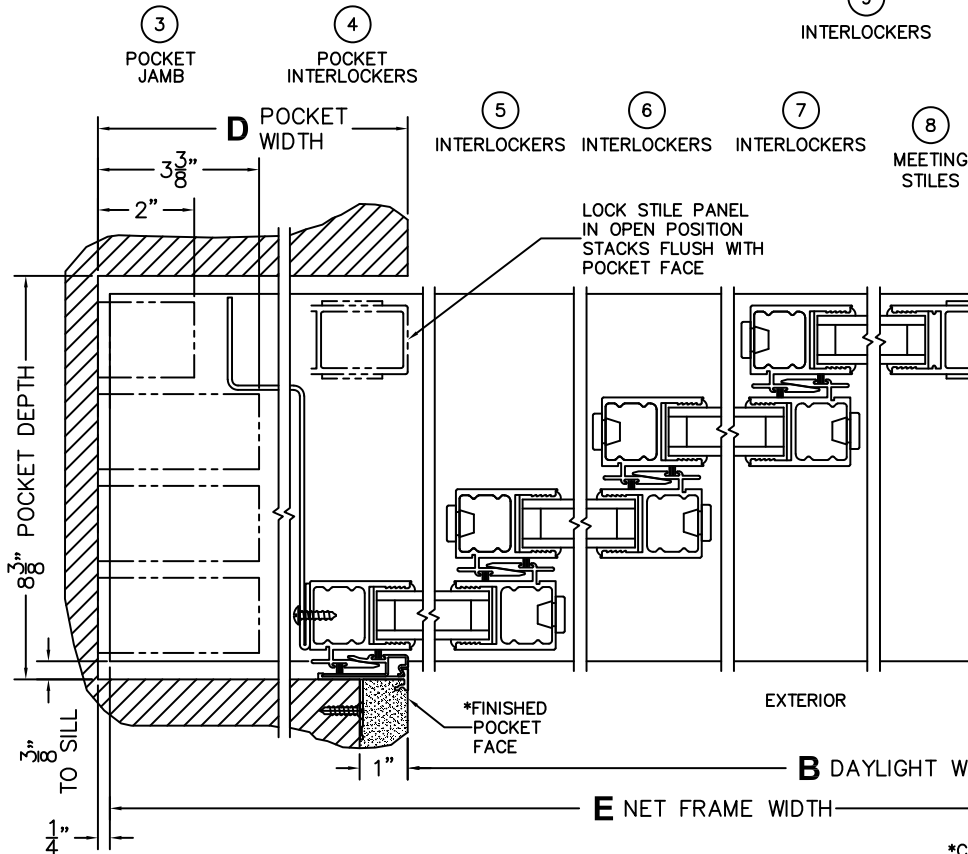

(USE RULER TO SCALE DIMENSIONS IN INCHES)

SCALE: 1/4

*CAUTION: WHEN CONSTRUCTING POCKET NOTE THAT DAYLIGHT WIDTH DOES NOT INCLUDE 1" SET BACK FOR POST INTERLOCKER.

(USE RULER TO SCALE DIMENSIONS IN INCHES)

SCALE: 1/4

*CAUTION: WHEN CONSTRUCTING POCKET NOTE THAT DAYLIGHT WIDTH DOES NOT INCLUDE 1" SET BACK FOR POST INTERLOCKER.