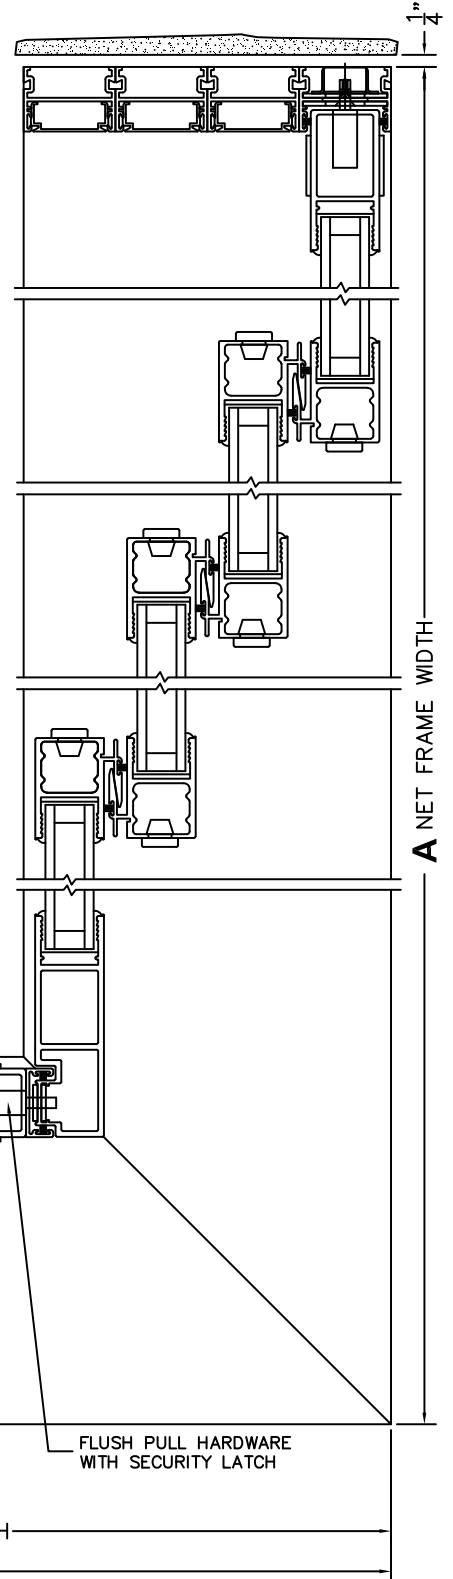

(USE RULER TO SCALE DIMENSIONS IN INCHES)

SCALE: 1/4

*CAUTION: WHEN CONSTRUCTING POCKET NOTE THAT DAYLIGHT WIDTH DOES NOT INCLUDE 1" SET BACK FOR POST INTERLOCKER.

(USE RULER TO SCALE DIMENSIONS IN INCHES)

SCALE: 1/4

*CAUTION: WHEN CONSTRUCTING POCKET NOTE THAT DAYLIGHT WIDTH DOES NOT INCLUDE 1" SET BACK FOR POST INTERLOCKER.