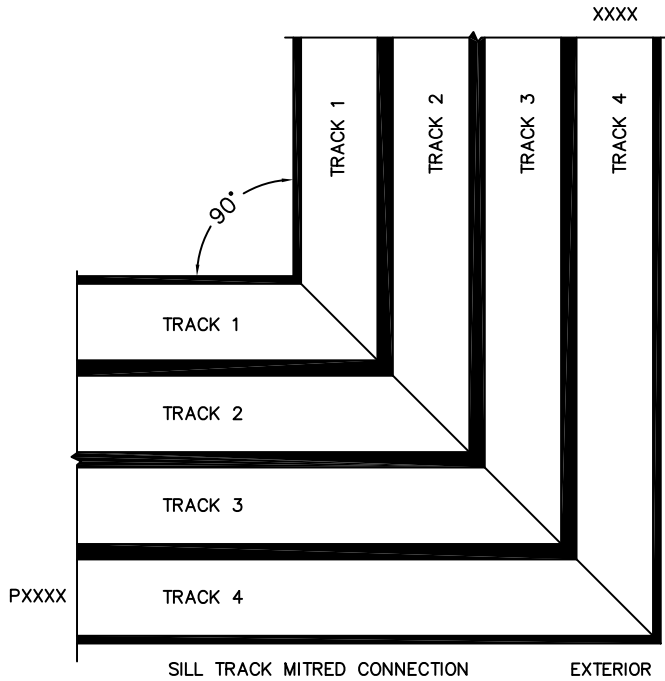

(USE RULER TO SCALE DIMENSIONS IN INCHES)

SCALE: 1/4

*CAUTION: WHEN CONSTRUCTING POCKET NOTE THAT DAYLIGHT WIDTH DOES NOT INCLUDE 1" SET BACK FOR POST INTERLOCKER.

(USE RULER TO SCALE DIMENSIONS IN INCHES)

SCALE: 1/4

*CAUTION: WHEN CONSTRUCTING POCKET NOTE THAT DAYLIGHT WIDTH DOES NOT INCLUDE 1" SET BACK FOR POST INTERLOCKER.