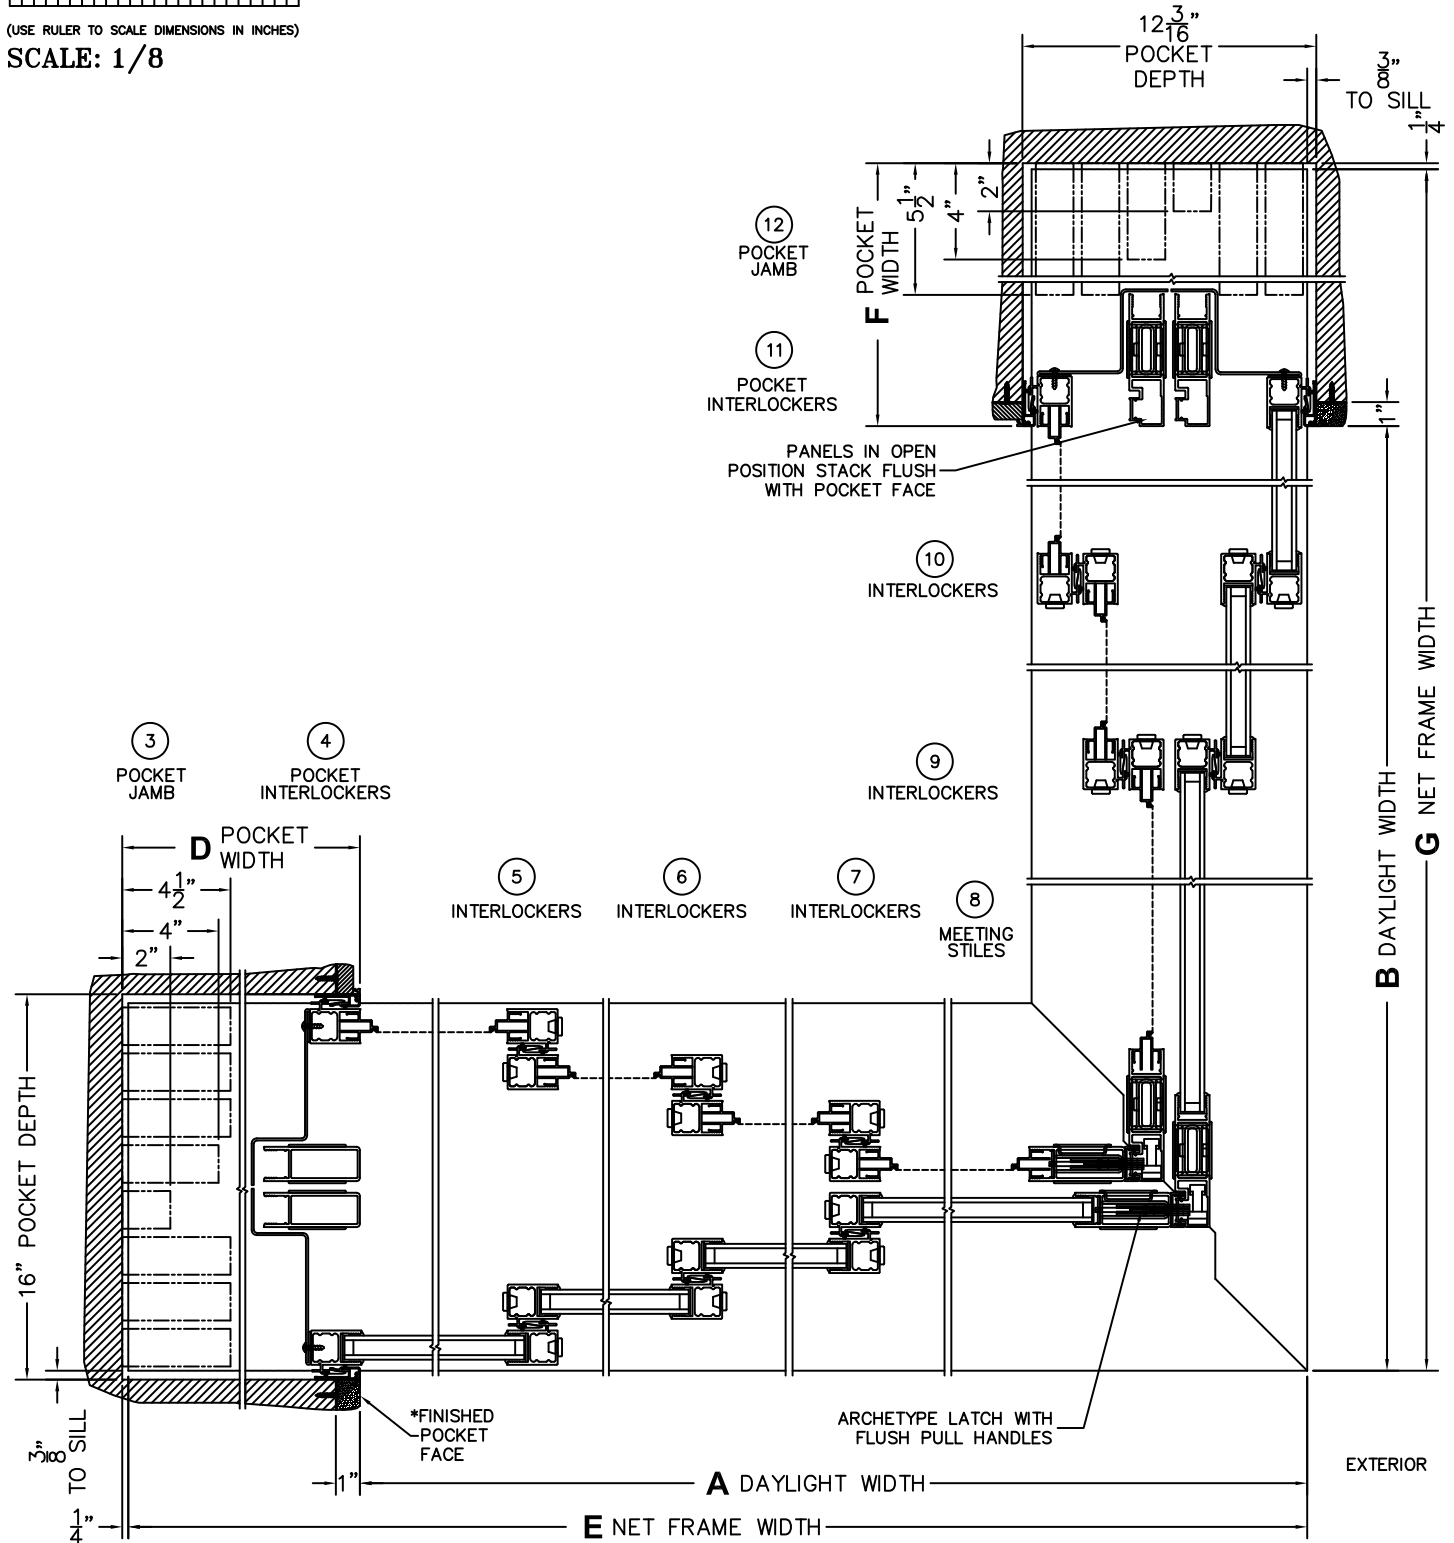

(USE RULER TO SCALE DIMENSIONS IN INCHES)

SCALE: 1/8

*CAUTION: WHEN CONSTRUCTING POCKET NOTE THAT DAYLIGHT WIDTH DOES NOT INCLUDE 1" SET BACK FOR POST INTERLOCKER.

(USE RULER TO SCALE DIMENSIONS IN INCHES)

SCALE: 1/8

*CAUTION: WHEN CONSTRUCTING POCKET NOTE THAT DAYLIGHT WIDTH DOES NOT INCLUDE 1" SET BACK FOR POST INTERLOCKER.