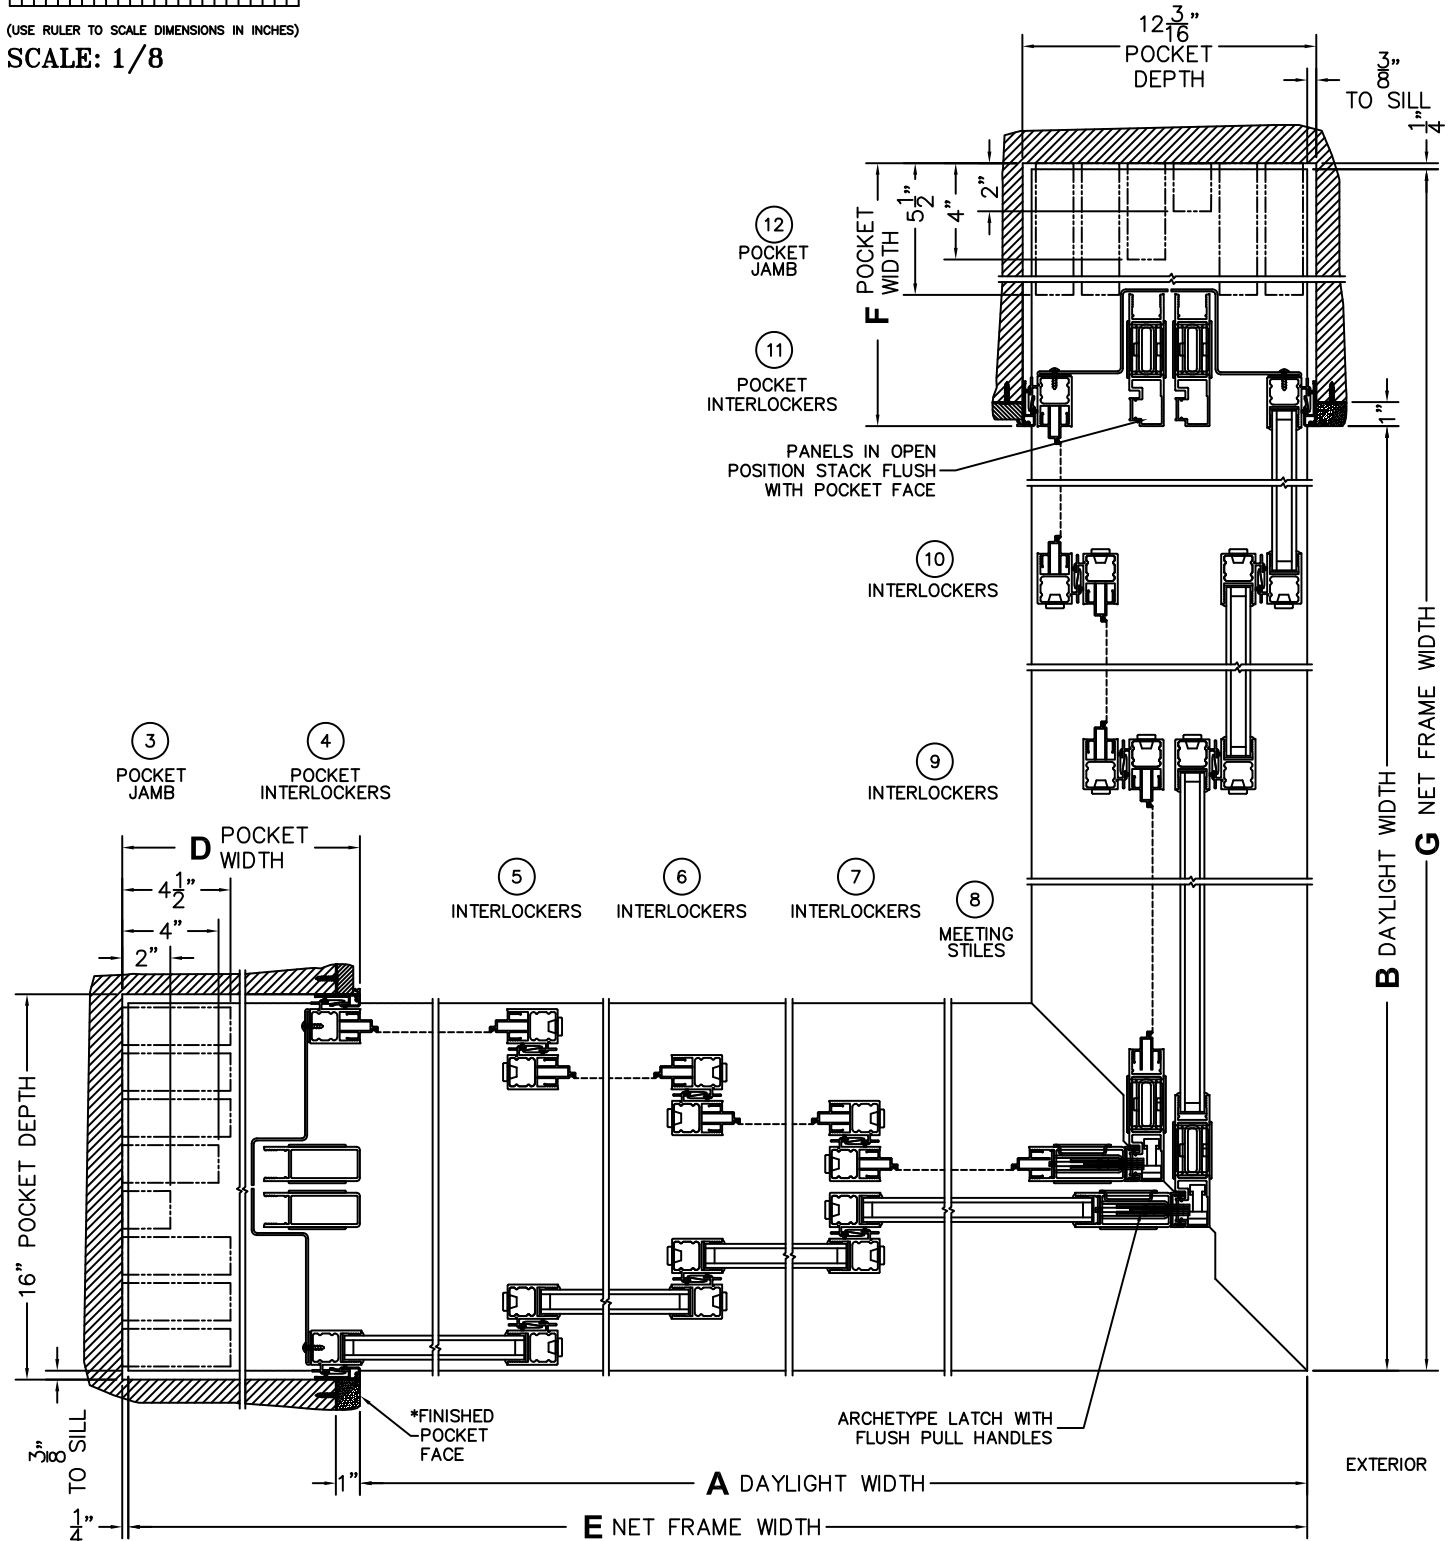

(USE RULER TO SCALE DIMENSIONS IN INCHES)

SCALE: 1/8

*CAUTION: WHEN CONSTRUCTING POCKET NOTE THAT DAYLIGHT WIDTH DOES NOT INCLUDE 1" SET BACK FOR POST INTERLOCKER.

(USE RULER TO SCALE DIMENSIONS IN INCHES)

SCALE: 1/8

*CAUTION: WHEN CONSTRUCTING POCKET NOTE THAT DAYLIGHT WIDTH DOES NOT INCLUDE 1" SET BACK FOR POST INTERLOCKER.