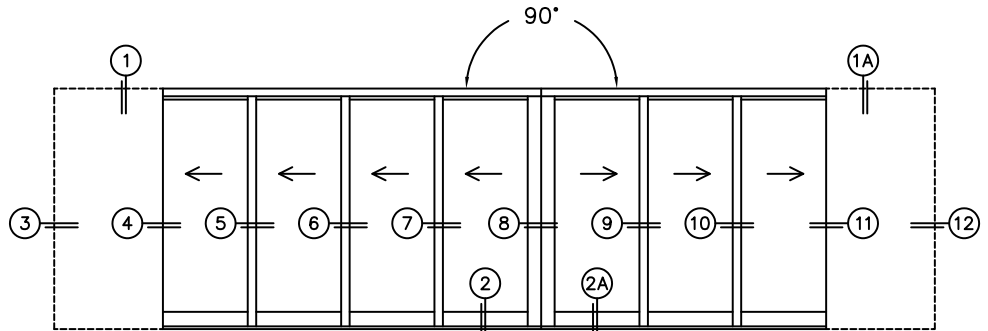

CALCULATED VALUES (FLEETWOOD SUPPLIED)

D(POCKET WIDTH)

E(NET FRAME WIDTH)

F(POCKET WIDTH)

G(NET FRAME WIDTH)

NOTES:

(USE RULER TO SCALE DIMENSIONS IN INCHES)

SCALE: 1/4

FLEETWOOD
WINDOWS & DOORS
FleetwoodUSA.com

NORWOOD 3050
90° PXXXXIXXP STANDARD CONFIG.
WITH SCREENS

ORDER NO.:

ITEM NO.:

REQUIRED DEALER INFO.

A(DAYLIGHT WIDTH)

B(DAYLIGHT WIDTH)

C(NET FRAME HEIGHT)