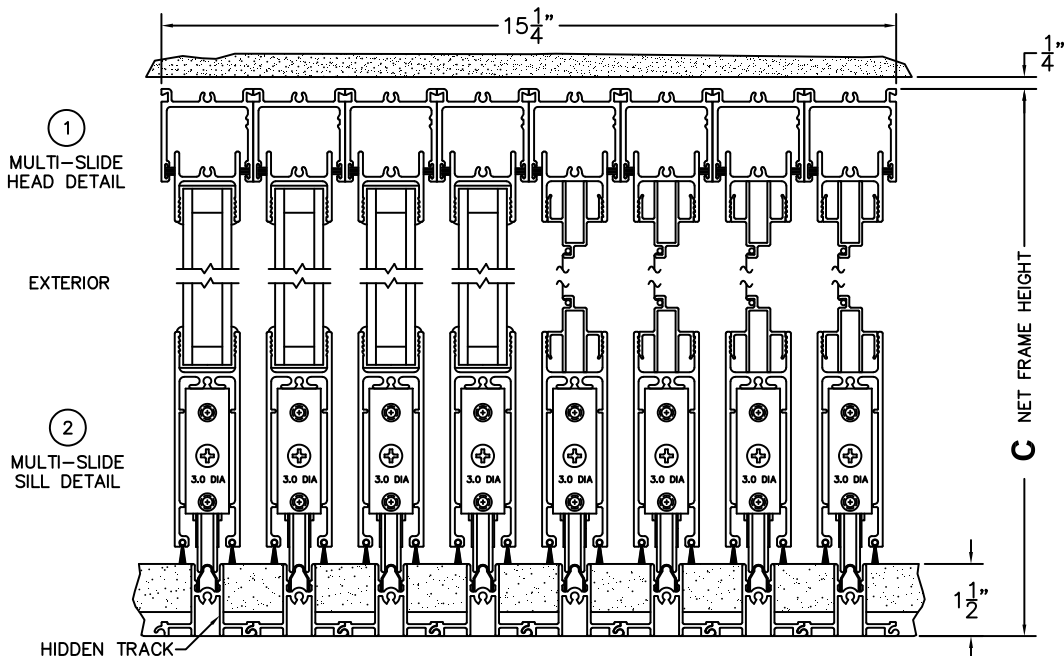

CALCULATED VALUES (FLEETWOOD SUPPLIED)

D(POCKET WIDTH)

E(NET FRAME WIDTH)

F(POCKET WIDTH)

G(NET FRAME WIDTH)

NOTES:

(USE RULER TO SCALE DIMENSIONS IN INCHES)

SCALE: 1/4