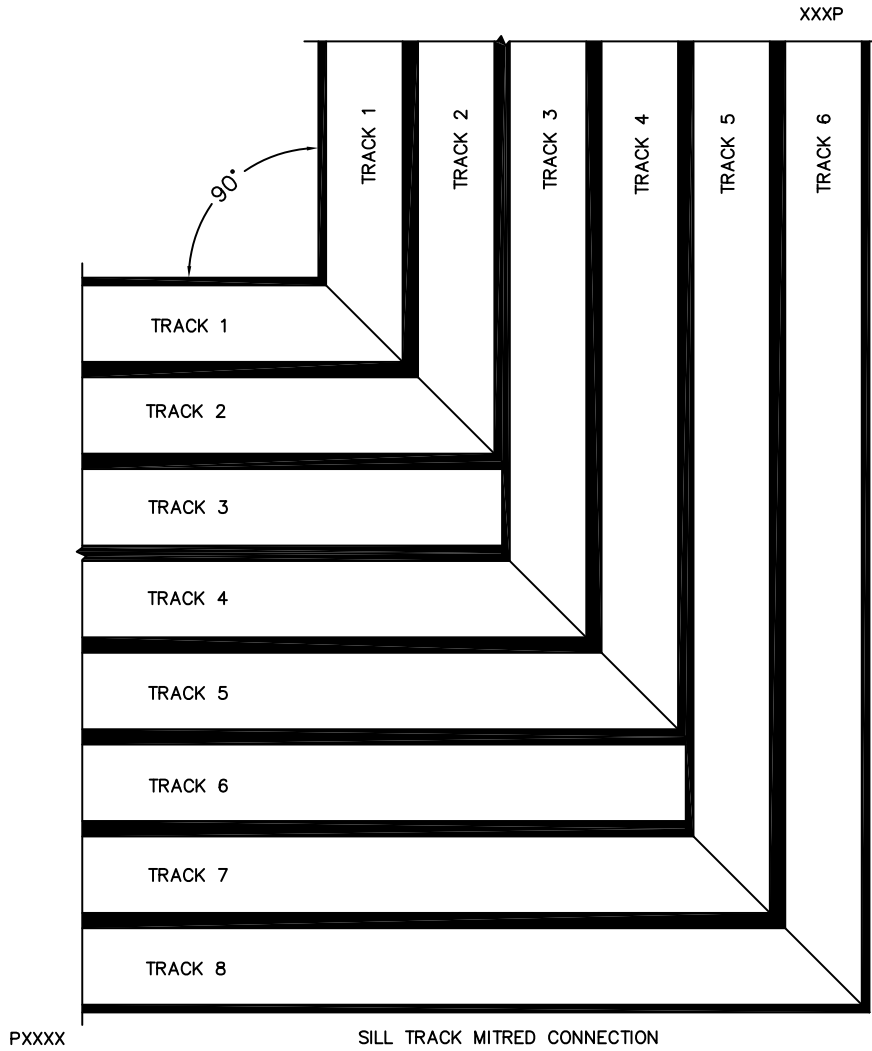

**FLEETWOOD**  
WINDOWS & DOORS  
FleetwoodUSA.com

**NORWOOD 3050**  
90°PXXXXIXXXP STANDARD CONFIG.  
WITH SCREENS

ORDER NO.:

ITEM NO.:

(USE RULER TO SCALE DIMENSIONS IN INCHES)

SCALE: 1/4

**FLEETWOOD**  
WINDOWS & DOORS  
FleetwoodUSA.com

**NORWOOD 3050**  
90°PXXXXIXXXP STANDARD CONFIG.  
WITH SCREENS

ORDER NO.:

ITEM NO.:

(USE RULER TO SCALE DIMENSIONS IN INCHES)

SCALE: 1/4