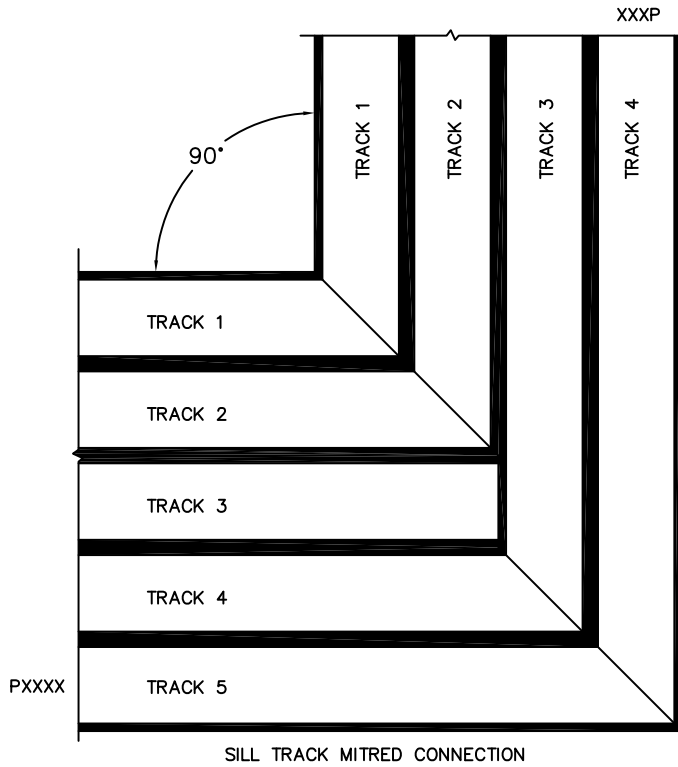

FLEETWOOD
WINDOWS & DOORS
FleetwoodUSA.com

NORWOOD 3050
90° PXXXXIXXXP STANDARD CONFIG.
WITH SCREENS

ORDER NO.:

ITEM NO.:

(USE RULER TO SCALE DIMENSIONS IN INCHES)

SCALE: 1/4

FLEETWOOD
WINDOWS & DOORS
FleetwoodUSA.com

NORWOOD 3050
90° PXXXXIXXXP STANDARD CONFIG.
WITH SCREENS

ORDER NO.:

ITEM NO.:

(USE RULER TO SCALE DIMENSIONS IN INCHES)

SCALE: 1/4

SILL TRACK MITRED CONNECTION