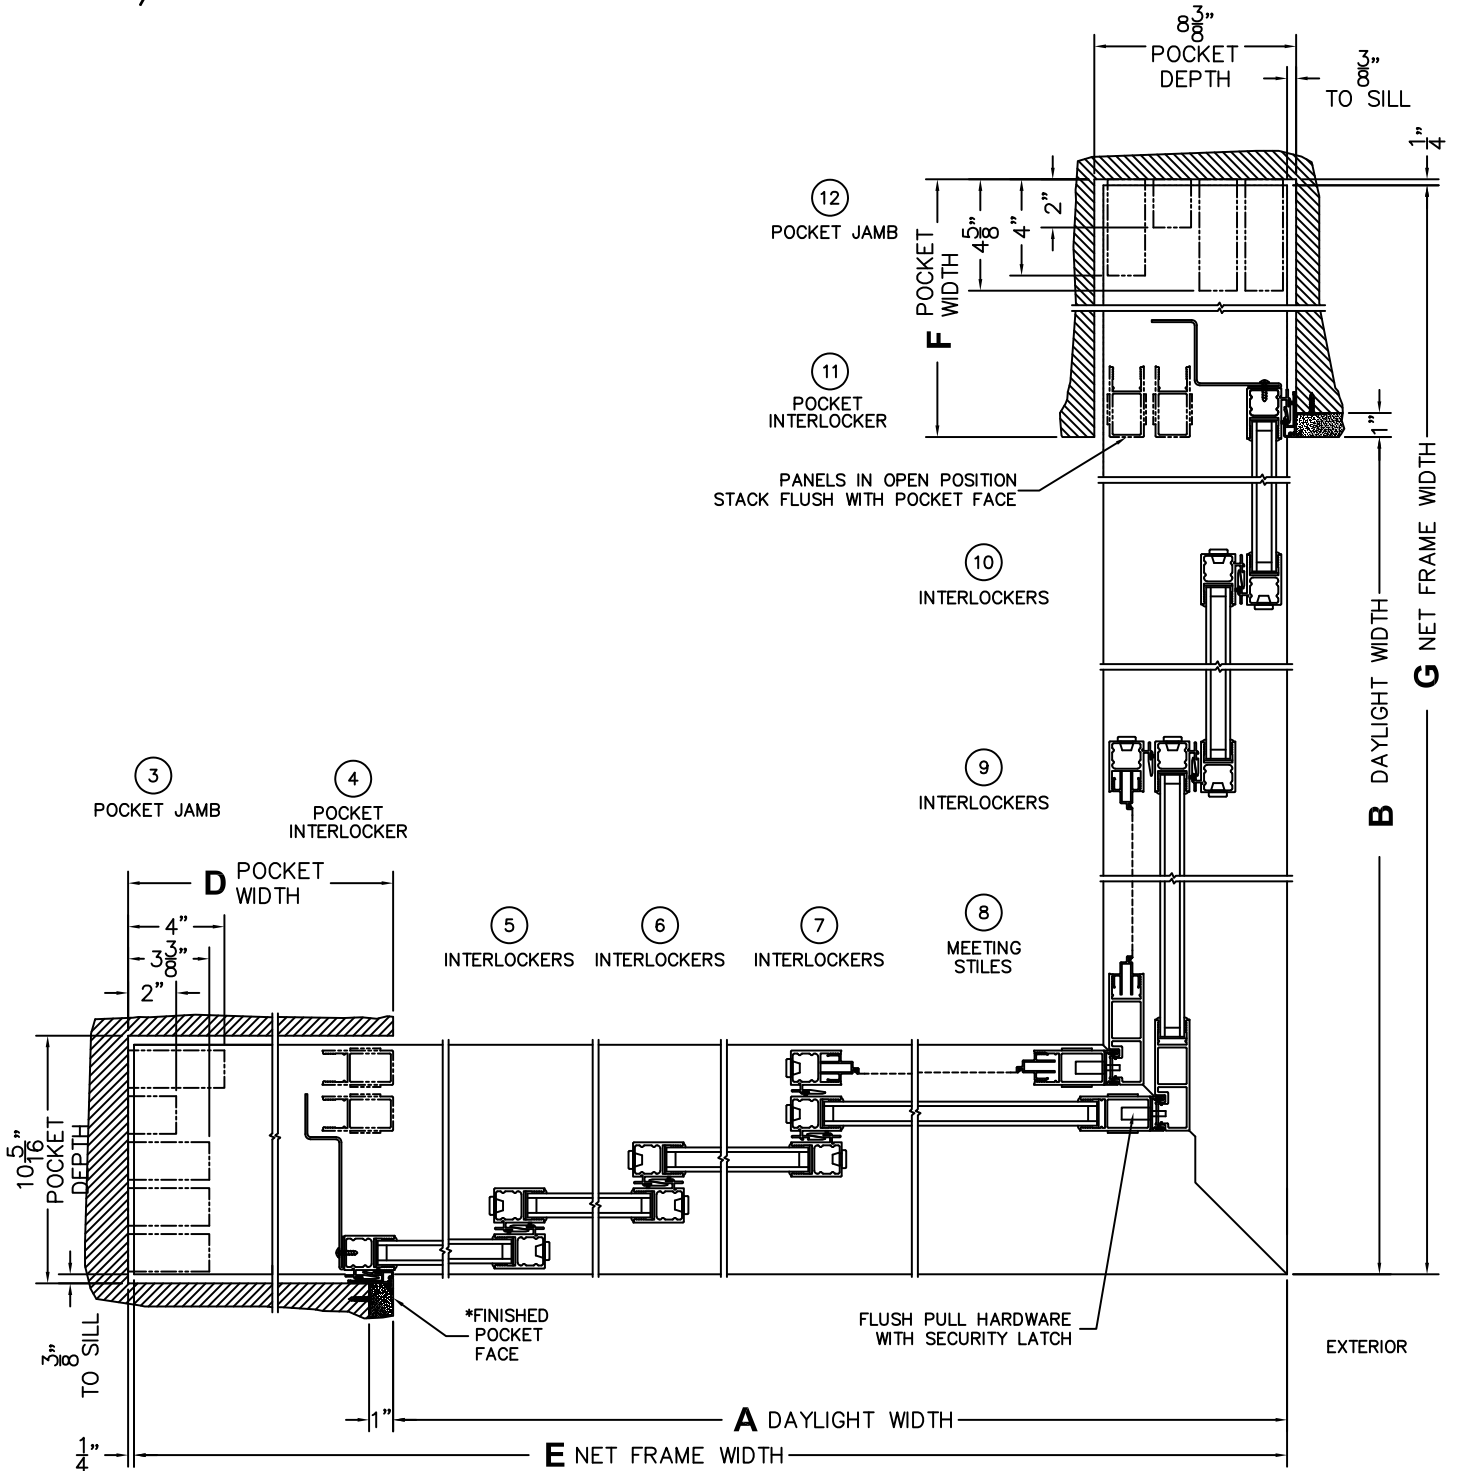

(USE RULER TO SCALE DIMENSIONS IN INCHES)

SCALE: 1/8

*CAUTION: WHEN CONSTRUCTING POCKET NOTE THAT DAYLIGHT WIDTH DOES NOT INCLUDE 1" SET BACK FOR POST INTERLOCKER.

(USE RULER TO SCALE DIMENSIONS IN INCHES)

SCALE: 1/8

*CAUTION: WHEN CONSTRUCTING POCKET NOTE THAT DAYLIGHT WIDTH DOES NOT INCLUDE 1" SET BACK FOR POST INTERLOCKER.