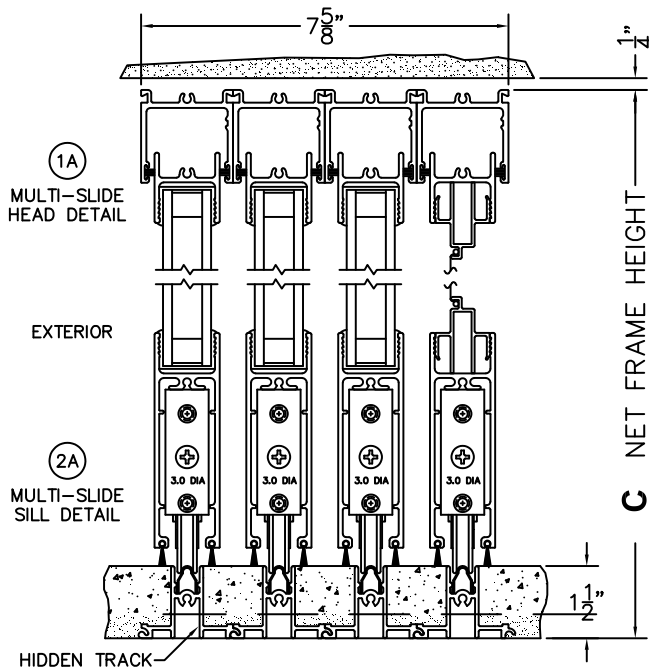

CALCULATED VALUES (FLEETWOOD SUPPLIED)

D(POCKET WIDTH)

E(NET FRAME WIDTH)

F(POCKET WIDTH)

G(NET FRAME WIDTH)

NOTES:

(USE RULER TO SCALE DIMENSIONS IN INCHES)

SCALE: 1/4

FLEETWOOD
WINDOWS & DOORS
FleetwoodUSA.com

NORWOOD 3050
90° PXXXXIXXP STANDARD CONFIG.
WITH SCREENS

ORDER NO.:

ITEM NO.:

REQUIRED DEALER INFO.

A(DAYLIGHT WIDTH)

B(DAYLIGHT WIDTH)

C(NET FRAME HEIGHT)