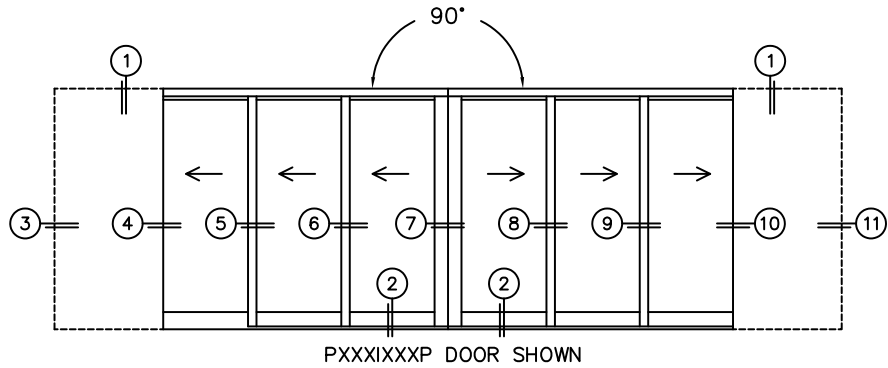

CALCULATED VALUES (FLEETWOOD SUPPLIED)

D(POCKET WIDTH)

E(NET FRAME WIDTH)

F(POCKET WIDTH)

G(NET FRAME WIDTH)

NOTES:

(USE RULER TO SCALE DIMENSIONS IN INCHES)

SCALE: 1/4

FLEETWOOD
WINDOWS & DOORS
FleetwoodUSA.com

NORWOOD 3050
90° PXXXXIXXP STANDARD CONFIG.
WITH SCREENS

ORDER NO.:

ITEM NO.:

REQUIRED DEALER INFO.

A(DAYLIGHT WIDTH)

B(DAYLIGHT WIDTH)

C(NET FRAME HEIGHT)