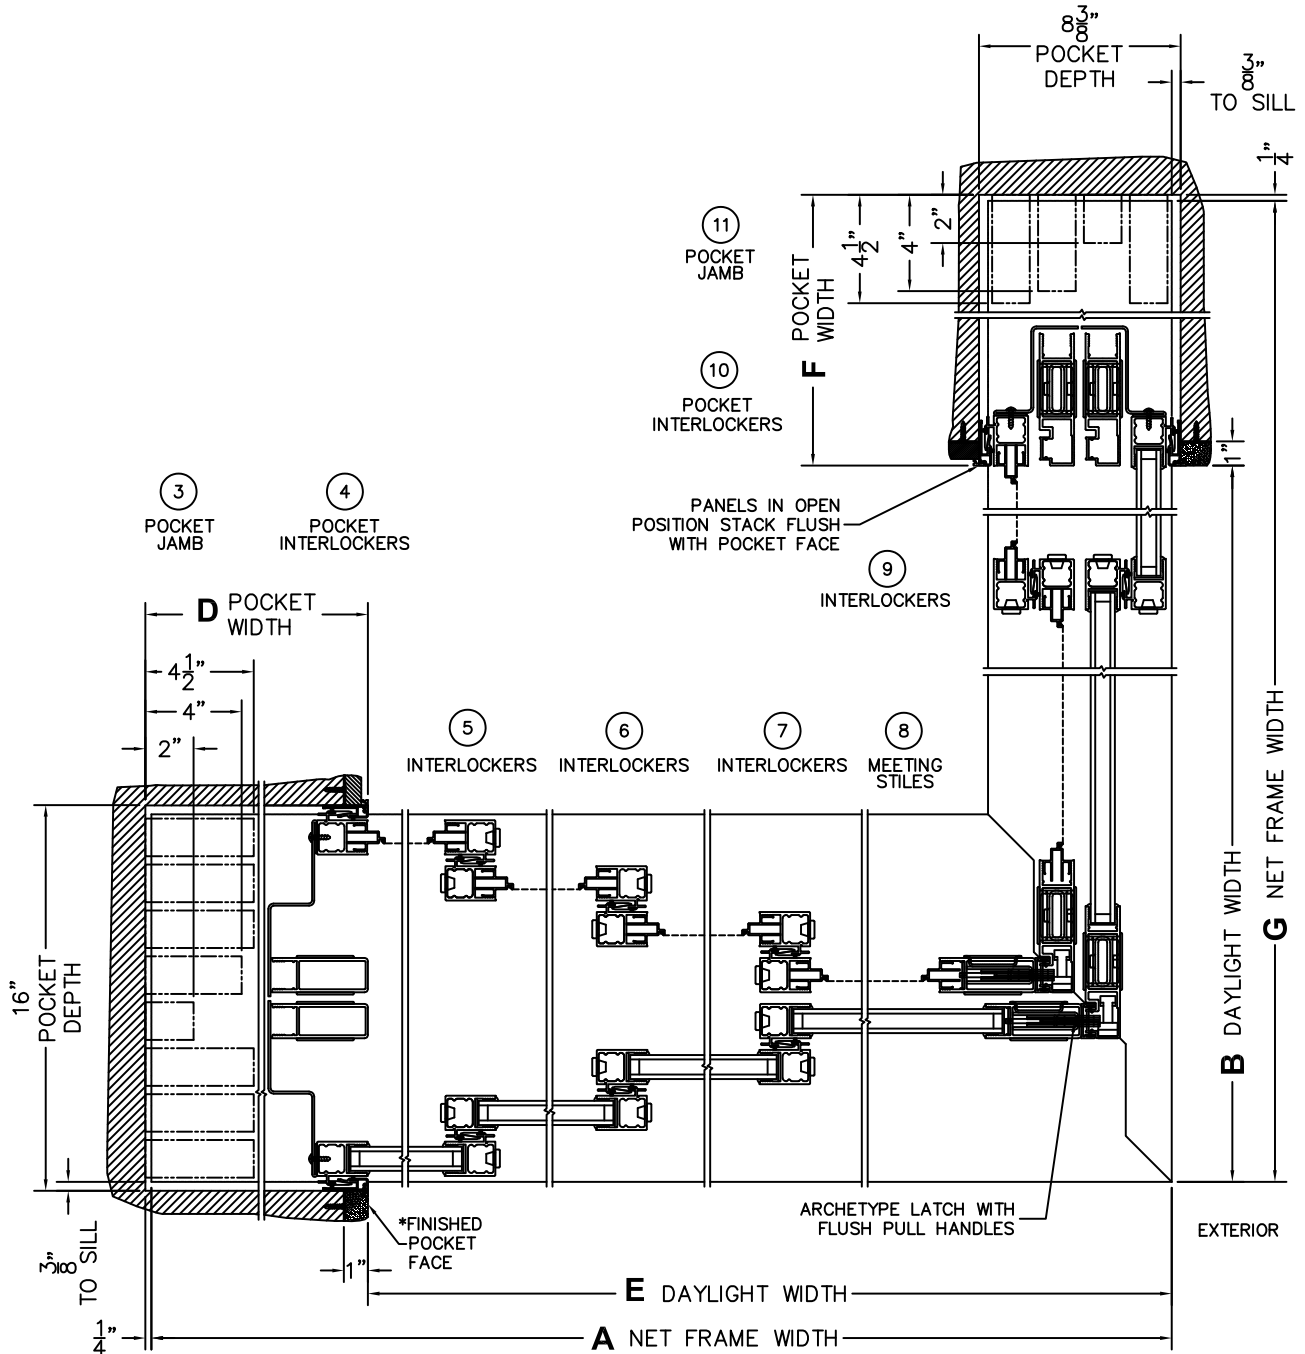

(USE RULER TO SCALE DIMENSIONS IN INCHES)

SCALE: 1/8

\*CAUTION: WHEN CONSTRUCTING POCKET NOTE THAT DAYLIGHT WIDTH DOES NOT INCLUDE 1" SET BACK FOR POST INTERLOCKER.

(USE RULER TO SCALE DIMENSIONS IN INCHES)

SCALE: 1/8

\*CAUTION: WHEN CONSTRUCTING POCKET NOTE THAT DAYLIGHT WIDTH DOES NOT INCLUDE 1" SET BACK FOR POST INTERLOCKER.