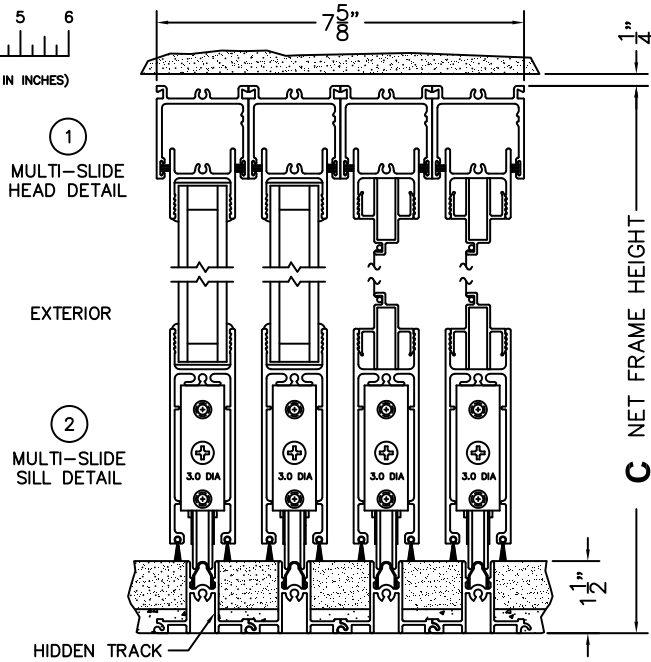

C(NET FRAME HEIGHT)

CALCULATED VALUES (FLEETWOOD SUPPLIED)

D(POCKET WIDTH)

E(NET FRAME WIDTH)

F(POCKET WIDTH)

G(NET FRAME WIDTH)

NOTES:

(USE RULER TO SCALE DIMENSIONS IN INCHES)

SCALE: 1/4

PXXXXIXXP DOOR SHOWN