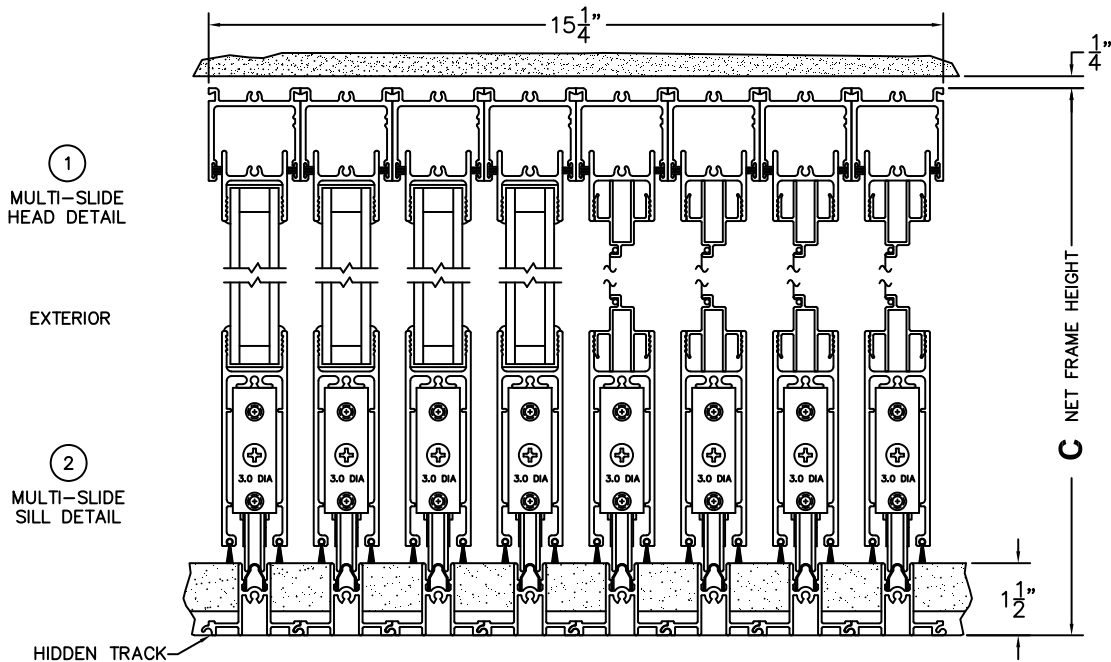

CALCULATED VALUES (FLEETWOOD SUPPLIED)

D(POCKET WIDTH)

E(NET FRAME WIDTH)

F(POCKET WIDTH)

G(NET FRAME WIDTH)

NOTES:

(USE RULER TO SCALE DIMENSIONS IN INCHES)

SCALE: 1/4

PXXXXIXXP DOOR SHOWN

FLEETWOOD
WINDOWS & DOORS
FleetwoodUSA.com

NORWOOD 3050
90° PXXXXIXXP STANDARD CONFIG.
WITH SCREENS

ORDER NO.:

ITEM NO.:

REQUIRED DEALER INFO.

A(DAYLIGHT WIDTH)

B(DAYLIGHT WIDTH)

C(NET FRAME HEIGHT)

CALCULATED VALUES (FLEETWOOD SUPPLIED)

D(POCKET WIDTH)

E(NET FRAME WIDTH)

F(POCKET WIDTH)

G(NET FRAME WIDTH)

NOTES:

(USE RULER TO SCALE DIMENSIONS IN INCHES)

SCALE: 1/4

PXXXXIXXP DOOR SHOWN