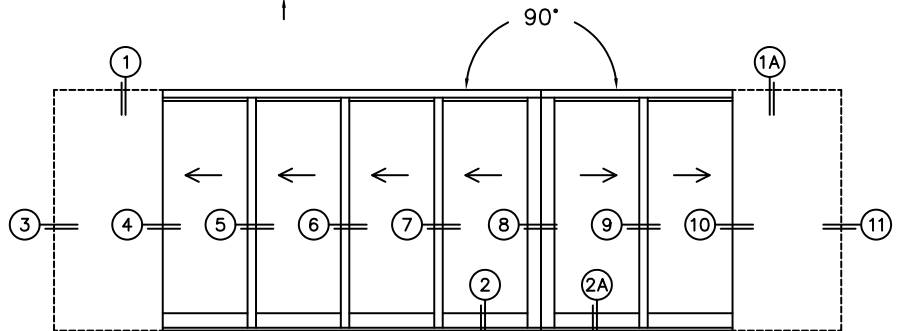

CALCULATED VALUES (FLEETWOOD SUPPLIED)

D(POCKET WIDTH)

E(NET FRAME WIDTH)

F(POCKET WIDTH)

G(NET FRAME WIDTH)

NOTES:

(USE RULER TO SCALE DIMENSIONS IN INCHES)

SCALE: 1/4

PXXXXIXXP DOOR SHOWN

FLEETWOOD
WINDOWS & DOORS
FleetwoodUSA.com

NORWOOD 3050
90° PXXXXIXXP STANDARD CONFIG.
WITH SCREENS

ORDER NO.:

ITEM NO.:

REQUIRED DEALER INFO.

A(DAYLIGHT WIDTH)

B(DAYLIGHT WIDTH)

C(NET FRAME HEIGHT)

CALCULATED VALUES (FLEETWOOD SUPPLIED)

D(POCKET WIDTH)

E(NET FRAME WIDTH)

F(POCKET WIDTH)

G(NET FRAME WIDTH)

NOTES:

(USE RULER TO SCALE DIMENSIONS IN INCHES)

SCALE: 1/4

PXXXXIXXP DOOR SHOWN