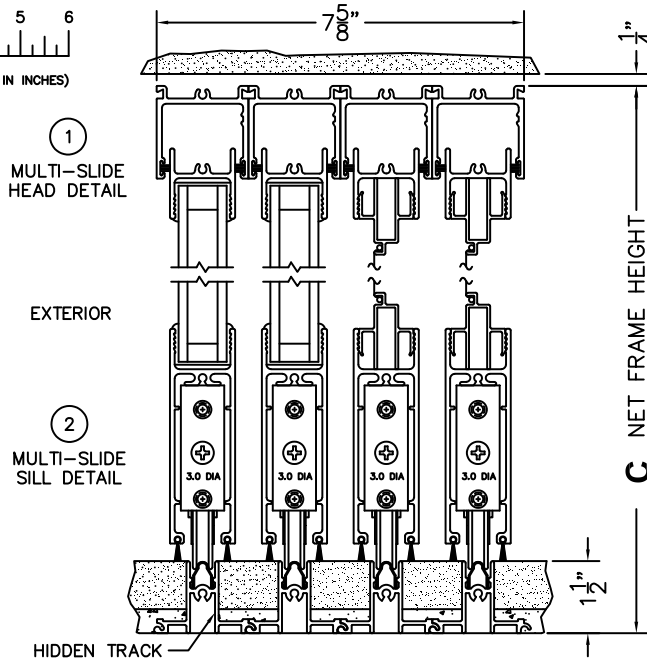

CALCULATED VALUES (FLEETWOOD SUPPLIED)

D(POCKET WIDTH)

E(NET FRAME WIDTH)

F(POCKET WIDTH)

G(NET FRAME WIDTH)

NOTES:

(USE RULER TO SCALE DIMENSIONS IN INCHES)

SCALE: 1/4

PXXXXIXXP DOOR SHOWN

FLEETWOOD
WINDOWS & DOORS
FleetwoodUSA.com

NORWOOD 3050
90° PXXXXIXXP STANDARD CONFIG.
WITH SCREENS

ORDER NO.:

ITEM NO.:

REQUIRED DEALER INFO.

A(DAYLIGHT WIDTH)

B(DAYLIGHT WIDTH)

C(NET FRAME HEIGHT)

CALCULATED VALUES (FLEETWOOD SUPPLIED)

D(POCKET WIDTH)

E(NET FRAME WIDTH)

F(POCKET WIDTH)

G(NET FRAME WIDTH)

NOTES:

(USE RULER TO SCALE DIMENSIONS IN INCHES)

SCALE: 1/4

PXXXXIXXP DOOR SHOWN