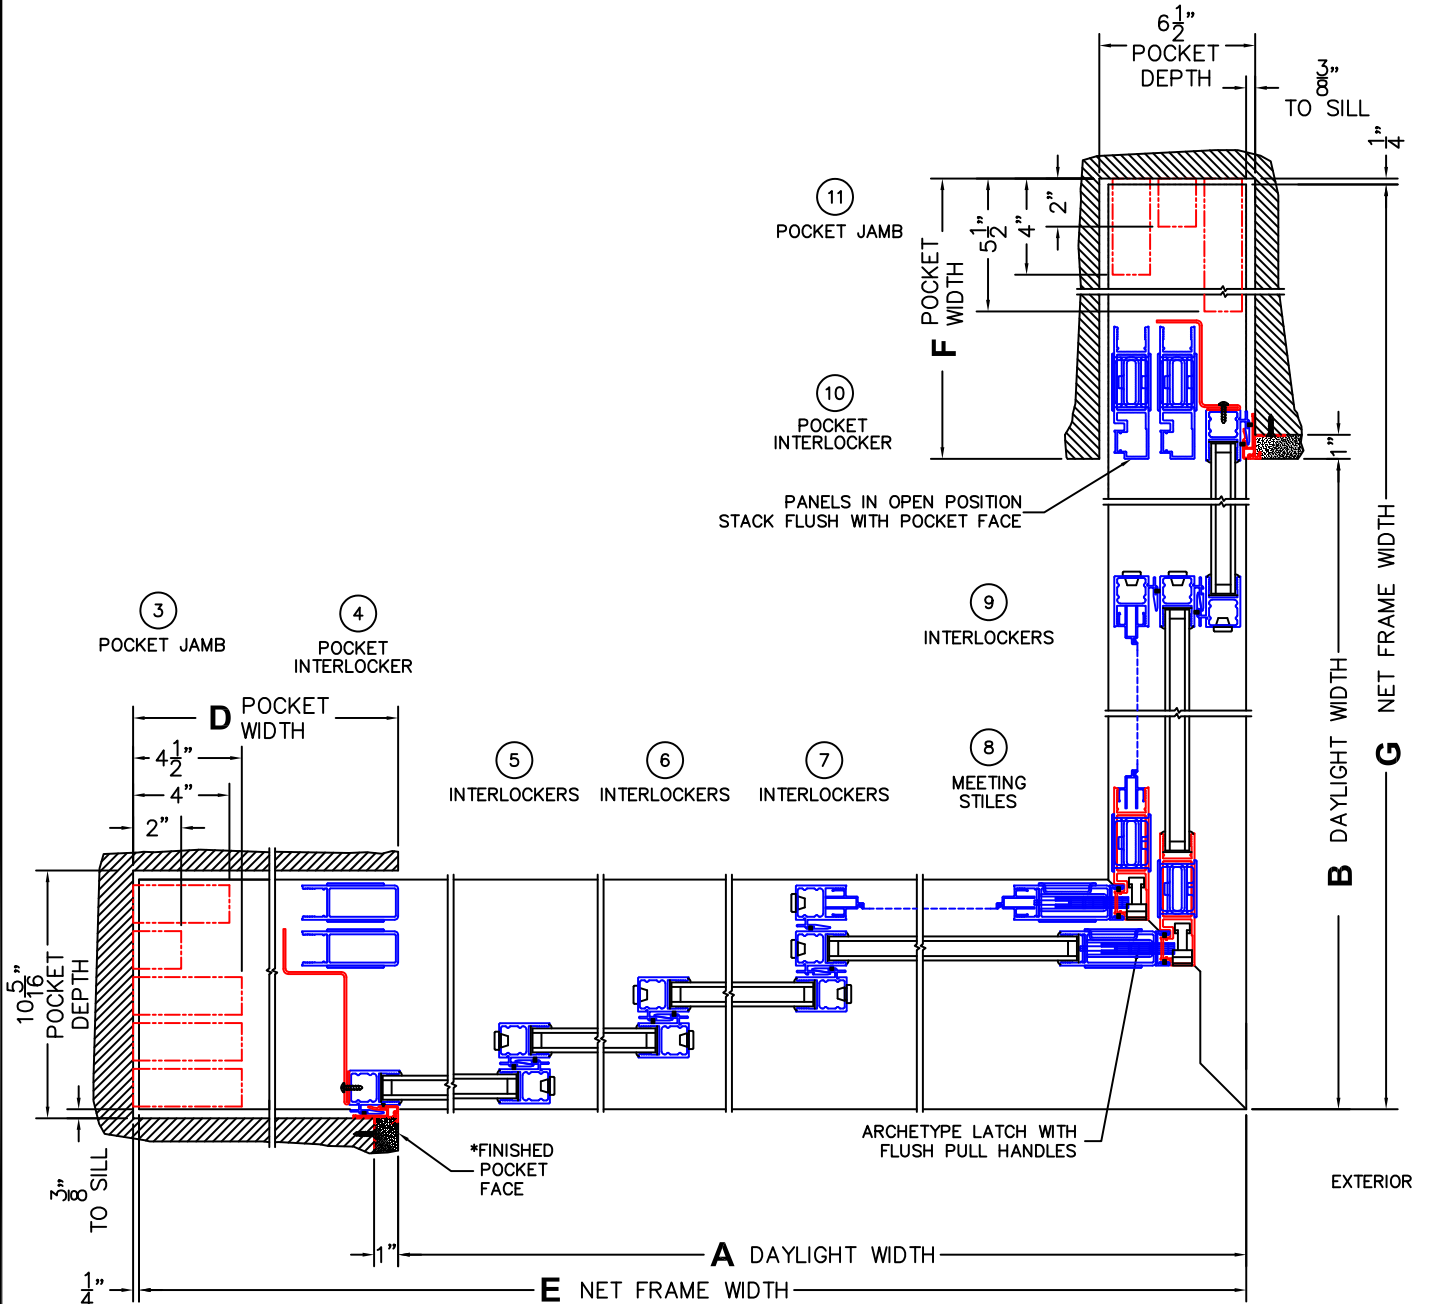

(USE RULER TO SCALE DIMENSIONS IN INCHES)

SCALE: 1/8

*CAUTION: WHEN CONSTRUCTING POCKET NOTE THAT DAYLIGHT WIDTH DOES NOT INCLUDE 1" SET BACK FOR POST INTERLOCKER.

(USE RULER TO SCALE DIMENSIONS IN INCHES)

SCALE: 1/8

*CAUTION: WHEN CONSTRUCTING POCKET NOTE THAT DAYLIGHT WIDTH DOES NOT INCLUDE 1" SET BACK FOR POST INTERLOCKER.