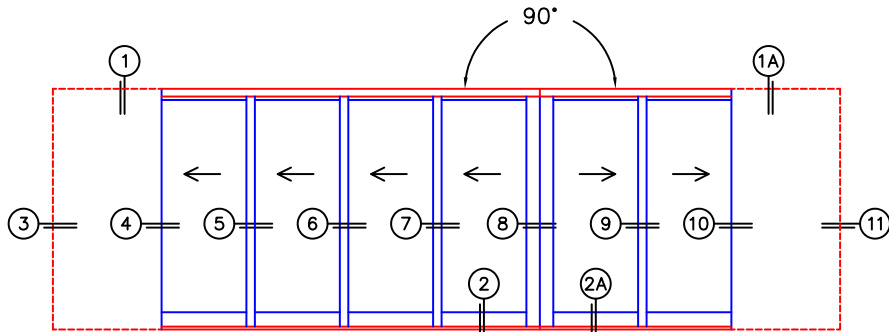

C(NET FRAME HEIGHT)

CALCULATED VALUES (FLEETWOOD SUPPLIED)

D(POCKET WIDTH)

E(NET FRAME WIDTH)

F(POCKET WIDTH)

G(NET FRAME WIDTH)

NOTES:

(USE RULER TO SCALE DIMENSIONS IN INCHES)

SCALE: 1/4

PXXXXIXXP DOOR SHOWN