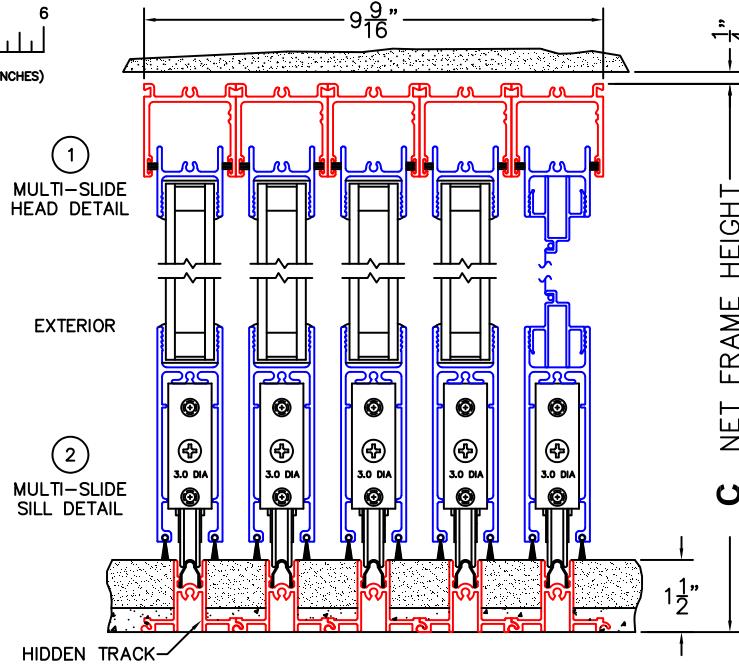

CALCULATED VALUES (FLEETWOOD SUPPLIED)

D(POCKET WIDTH)

E(NET FRAME WIDTH)

F(POCKET WIDTH)

G(NET FRAME WIDTH)

NOTES:

(USE RULER TO SCALE DIMENSIONS IN INCHES)

SCALE: 1/4

PXXXXIXXP DOOR SHOWN

FLEETWOOD
WINDOWS & DOORS
FleetwoodUSA.com

NORWOOD 3050
90° PXXXXIXXP STANDARD CONFIG.
WITH SCREENS

ORDER NO.:

ITEM NO.:

REQUIRED DEALER INFO.

A(DAYLIGHT WIDTH)

B(DAYLIGHT WIDTH)

C(NET FRAME HEIGHT)

CALCULATED VALUES (FLEETWOOD SUPPLIED)

D(POCKET WIDTH)

E(NET FRAME WIDTH)

F(POCKET WIDTH)

G(NET FRAME WIDTH)

NOTES:

(USE RULER TO SCALE DIMENSIONS IN INCHES)

SCALE: 1/4

PXXXXIXXP DOOR SHOWN