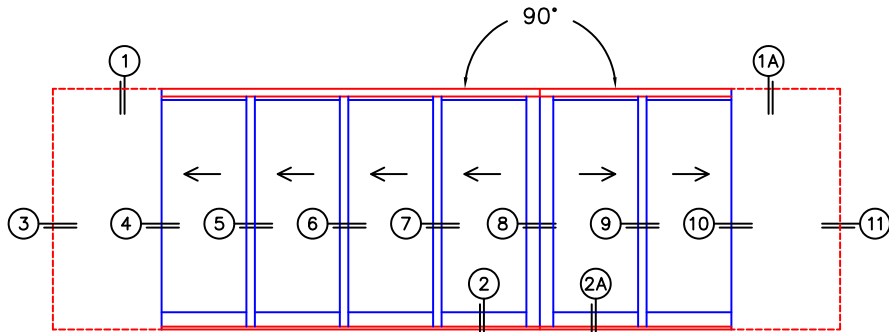

CALCULATED VALUES (FLEETWOOD SUPPLIED)

D(POCKET WIDTH)

E(NET FRAME WIDTH)

F(POCKET WIDTH)

G(NET FRAME WIDTH)

NOTES:

(USE RULER TO SCALE DIMENSIONS IN INCHES)

SCALE: 1/4

PXXXXIXXP DOOR SHOWN

FLEETWOOD
WINDOWS & DOORS
FleetwoodUSA.com

NORWOOD 3050
90° PXXXXIXXP STANDARD CONFIG.
WITH SCREENS

ORDER NO.:

ITEM NO.:

REQUIRED DEALER INFO.

A(DAYLIGHT WIDTH)

B(DAYLIGHT WIDTH)

C(NET FRAME HEIGHT)

CALCULATED VALUES (FLEETWOOD SUPPLIED)

D(POCKET WIDTH)

E(NET FRAME WIDTH)

F(POCKET WIDTH)

G(NET FRAME WIDTH)

NOTES:

(USE RULER TO SCALE DIMENSIONS IN INCHES)

SCALE: 1/4

PXXXXIXXP DOOR SHOWN