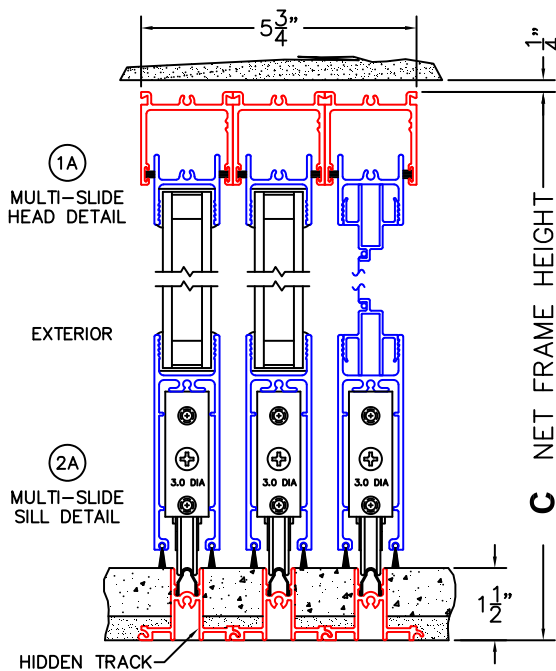

CALCULATED VALUES (FLEETWOOD SUPPLIED)

D(POCKET WIDTH)

E(NET FRAME WIDTH)

F(POCKET WIDTH)

G(NET FRAME WIDTH)

NOTES:

(USE RULER TO SCALE DIMENSIONS IN INCHES)

SCALE: 1/4

PXXXXIXXP DOOR SHOWN

FLEETWOOD
WINDOWS & DOORS
FleetwoodUSA.com

NORWOOD 3050
90° PXXXXIXXP STANDARD CONFIG.
WITH SCREENS

ORDER NO.:

ITEM NO.:

REQUIRED DEALER INFO.

A(DAYLIGHT WIDTH)

B(DAYLIGHT WIDTH)

C(NET FRAME HEIGHT)

CALCULATED VALUES (FLEETWOOD SUPPLIED)

D(POCKET WIDTH)

E(NET FRAME WIDTH)

F(POCKET WIDTH)

G(NET FRAME WIDTH)

NOTES:

(USE RULER TO SCALE DIMENSIONS IN INCHES)

SCALE: 1/4

PXXXXIXXP DOOR SHOWN