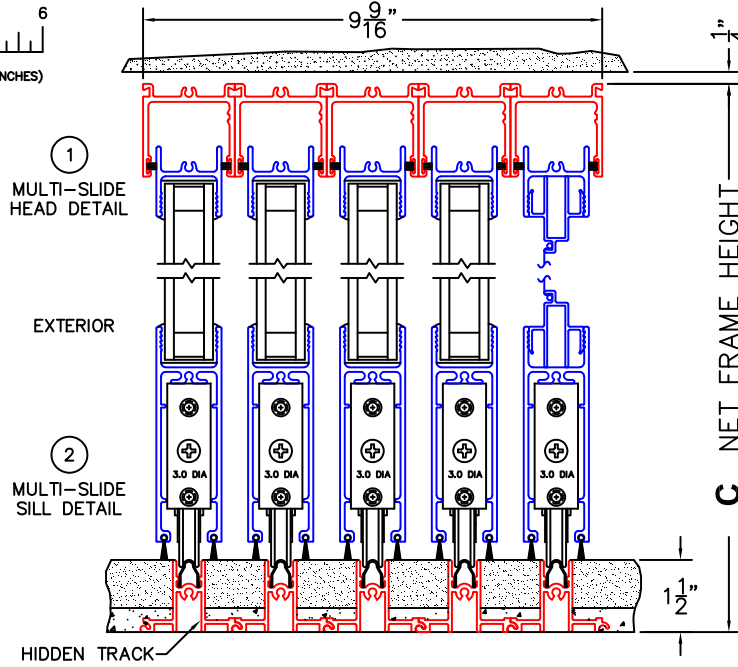

C(NET FRAME HEIGHT)

CALCULATED VALUES (FLEETWOOD SUPPLIED)

D(POCKET WIDTH)

E(NET FRAME WIDTH)

F(POCKET WIDTH)

G(NET FRAME WIDTH)

NOTES:

(USE RULER TO SCALE DIMENSIONS IN INCHES)

SCALE: 1/4

PXXXXIXXP DOOR SHOWN