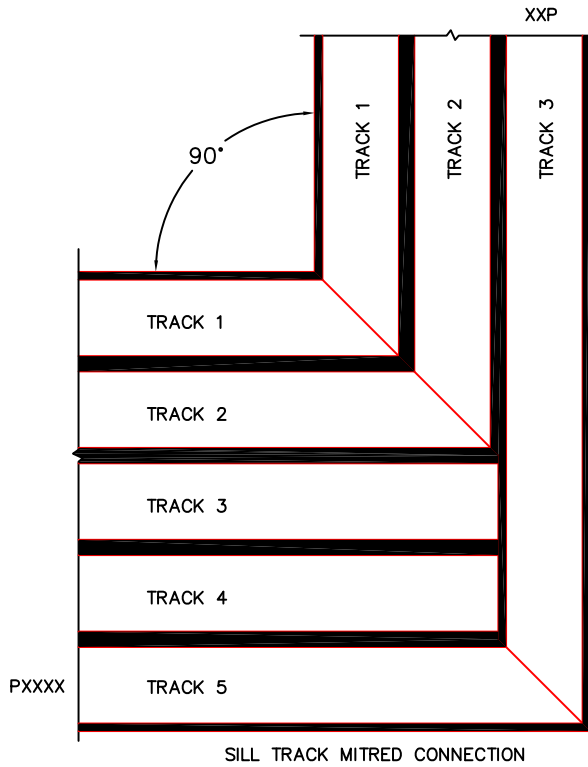

**FLEETWOOD**  
WINDOWS & DOORS  
FleetwoodUSA.com

**NORWOOD 3050**  
90° PXXXXIXXP STANDARD CONFIG.  
WITH SCREENS

ORDER NO.:

ITEM NO.:

(USE RULER TO SCALE DIMENSIONS IN INCHES)

SCALE: 1/4

SILL TRACK MITRED CONNECTION