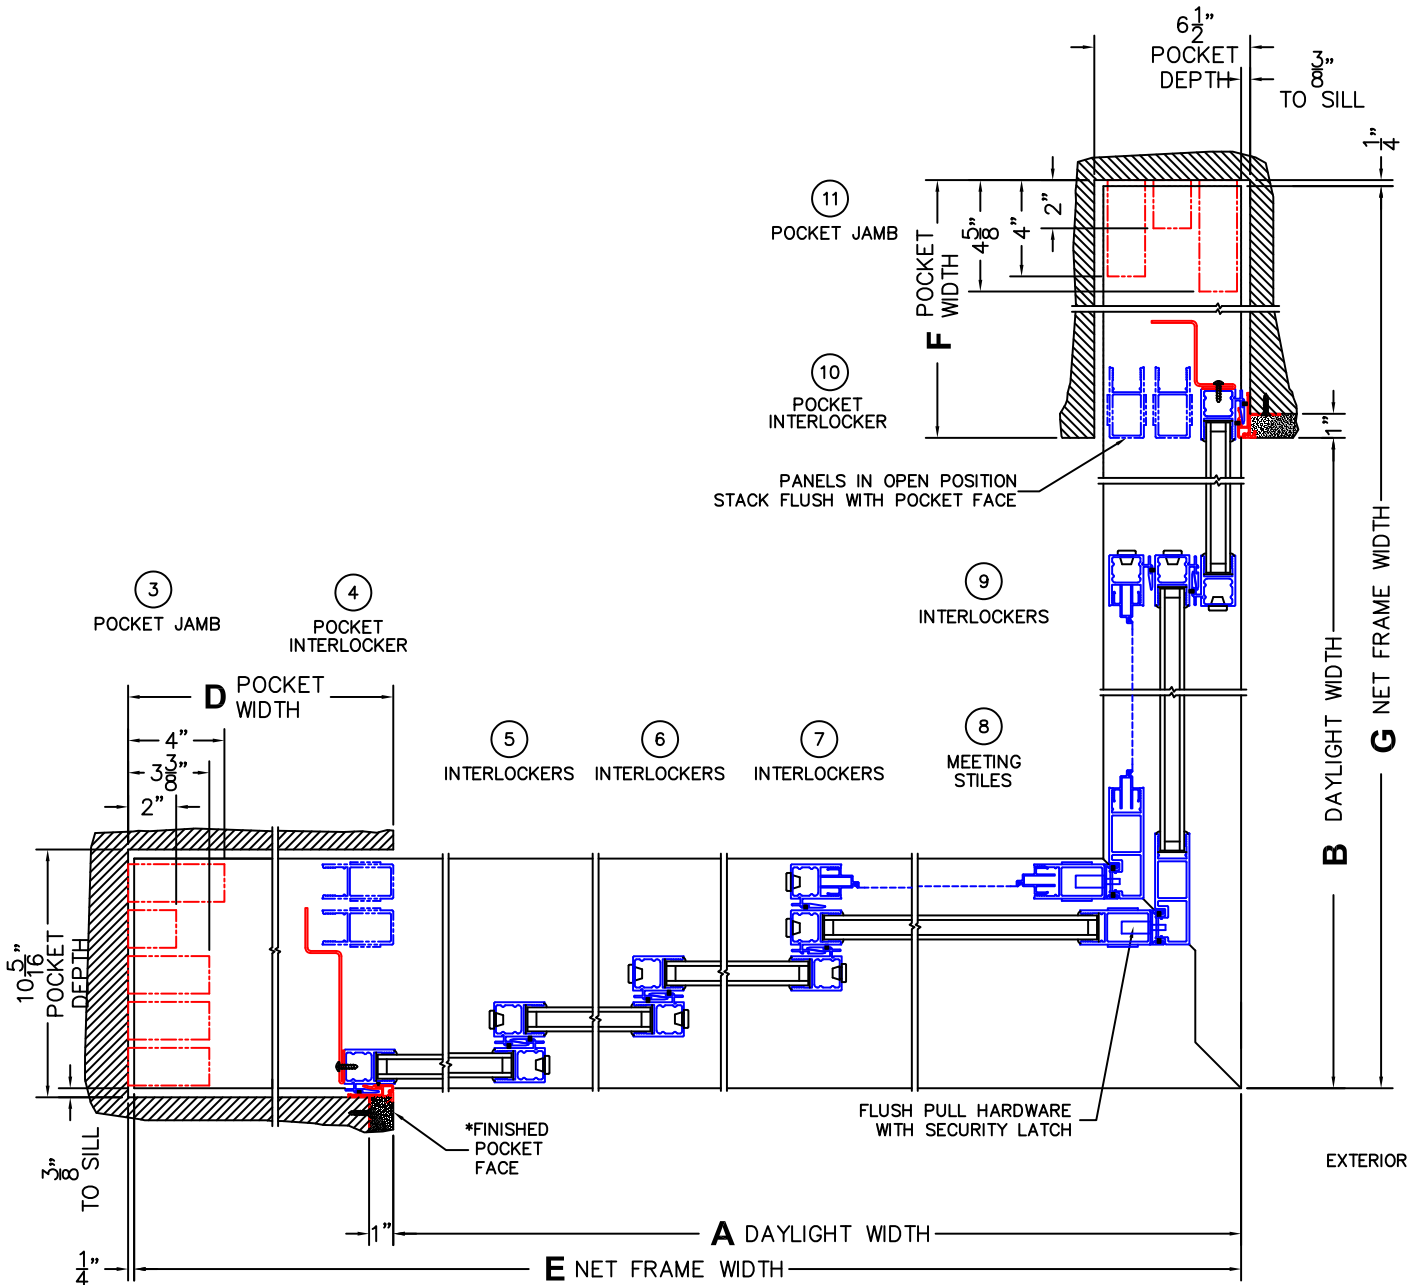

(USE RULER TO SCALE DIMENSIONS IN INCHES)

SCALE: 1/8

*CAUTION: WHEN CONSTRUCTING POCKET NOTE THAT DAYLIGHT WIDTH DOES NOT INCLUDE 1" SET BACK FOR POST INTERLOCKER.

(USE RULER TO SCALE DIMENSIONS IN INCHES)

SCALE: 1/8

*CAUTION: WHEN CONSTRUCTING POCKET NOTE THAT DAYLIGHT WIDTH DOES NOT INCLUDE 1" SET BACK FOR POST INTERLOCKER.