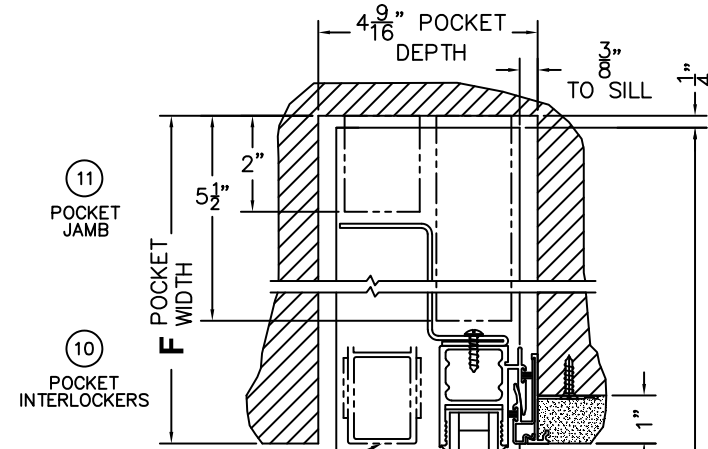

(USE RULER TO SCALE DIMENSIONS IN INCHES)

SCALE: 1/4

\*CAUTION: WHEN CONSTRUCTING POCKET NOTE THAT DAYLIGHT WIDTH DOES NOT INCLUDE 1\" SET BACK FOR POST INTERLOCKER.