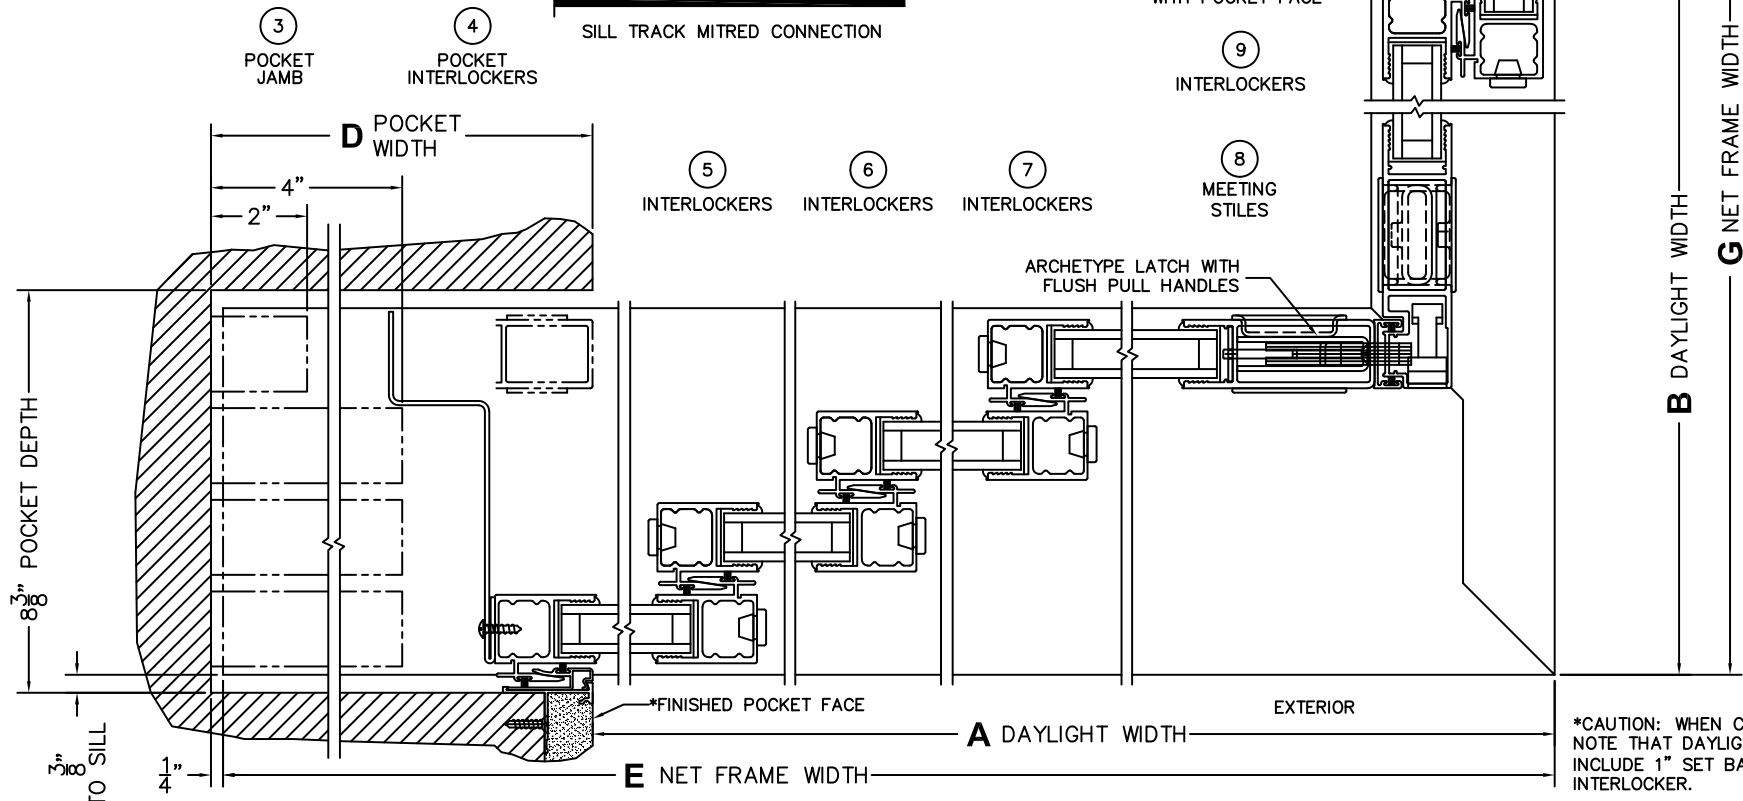

(USE RULER TO SCALE DIMENSIONS IN INCHES)

SCALE: 1/4

\*CAUTION: WHEN CONSTRUCTING POCKET NOTE THAT DAYLIGHT WIDTH DOES NOT INCLUDE 1\" SET BACK FOR POST INTERLOCKER.