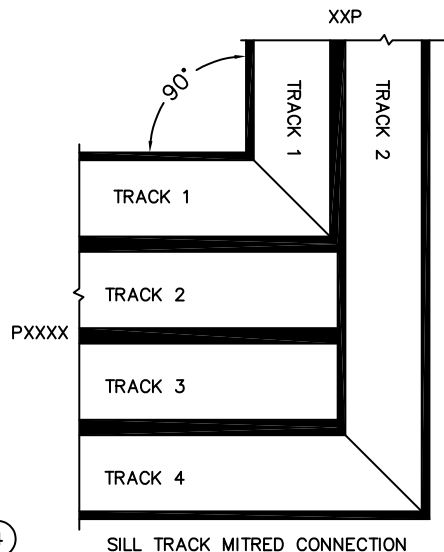

(USE RULER TO SCALE DIMENSIONS IN INCHES)

SCALE: 1/4

\*CAUTION: WHEN CONSTRUCTING POCKET NOTE THAT DAYLIGHT WIDTH DOES NOT INCLUDE 1\" SET BACK FOR POST INTERLOCKER.