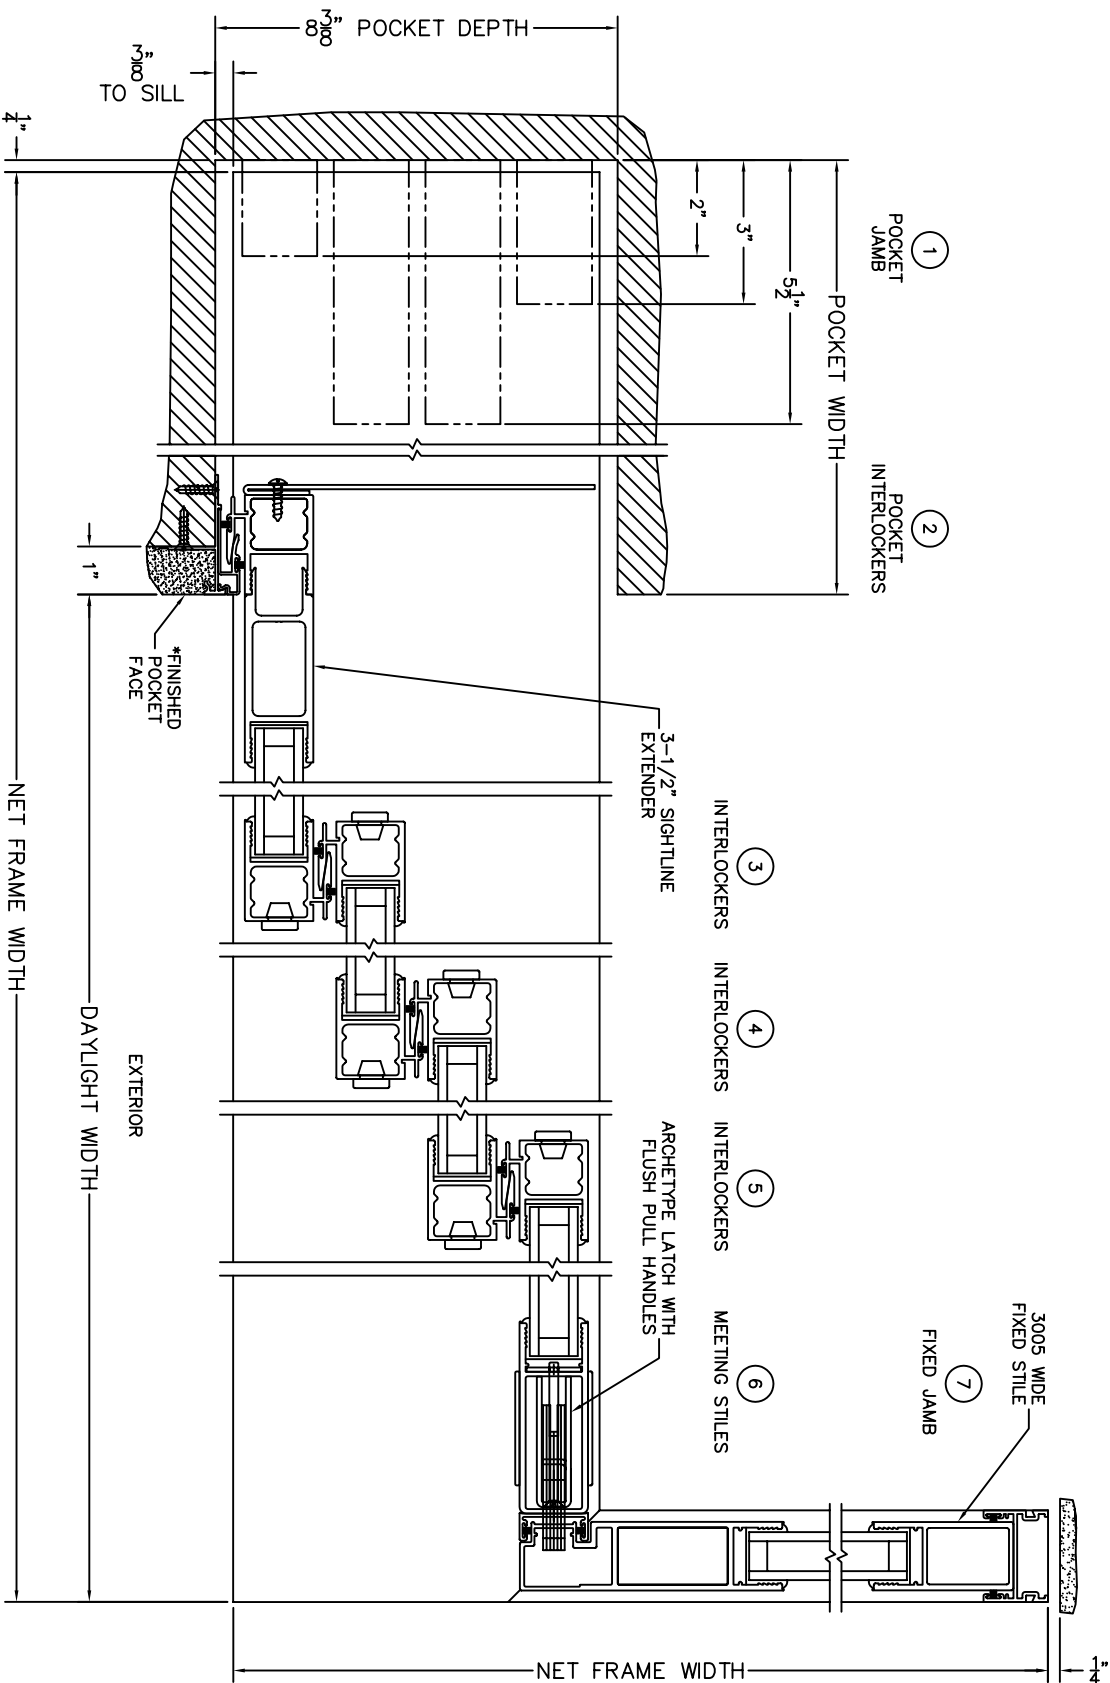

FLEETWOOD
WINDOWS & DOORS
FleetwoodUSA.com

NORWOOD 3050
90°PXXXXIO CUSTOM CONFIGURATION
HIDDEN TRACK NO SCREENS

ORDER NO.:

ITEM NO.:

SCALE: 1/4

*CAUTION: WHEN CONSTRUCTING POCKET NOTE THAT DAYLIGHT WIDTH DOES NOT INCLUDE 1" SET BACK FOR POST INTERLOCKER.