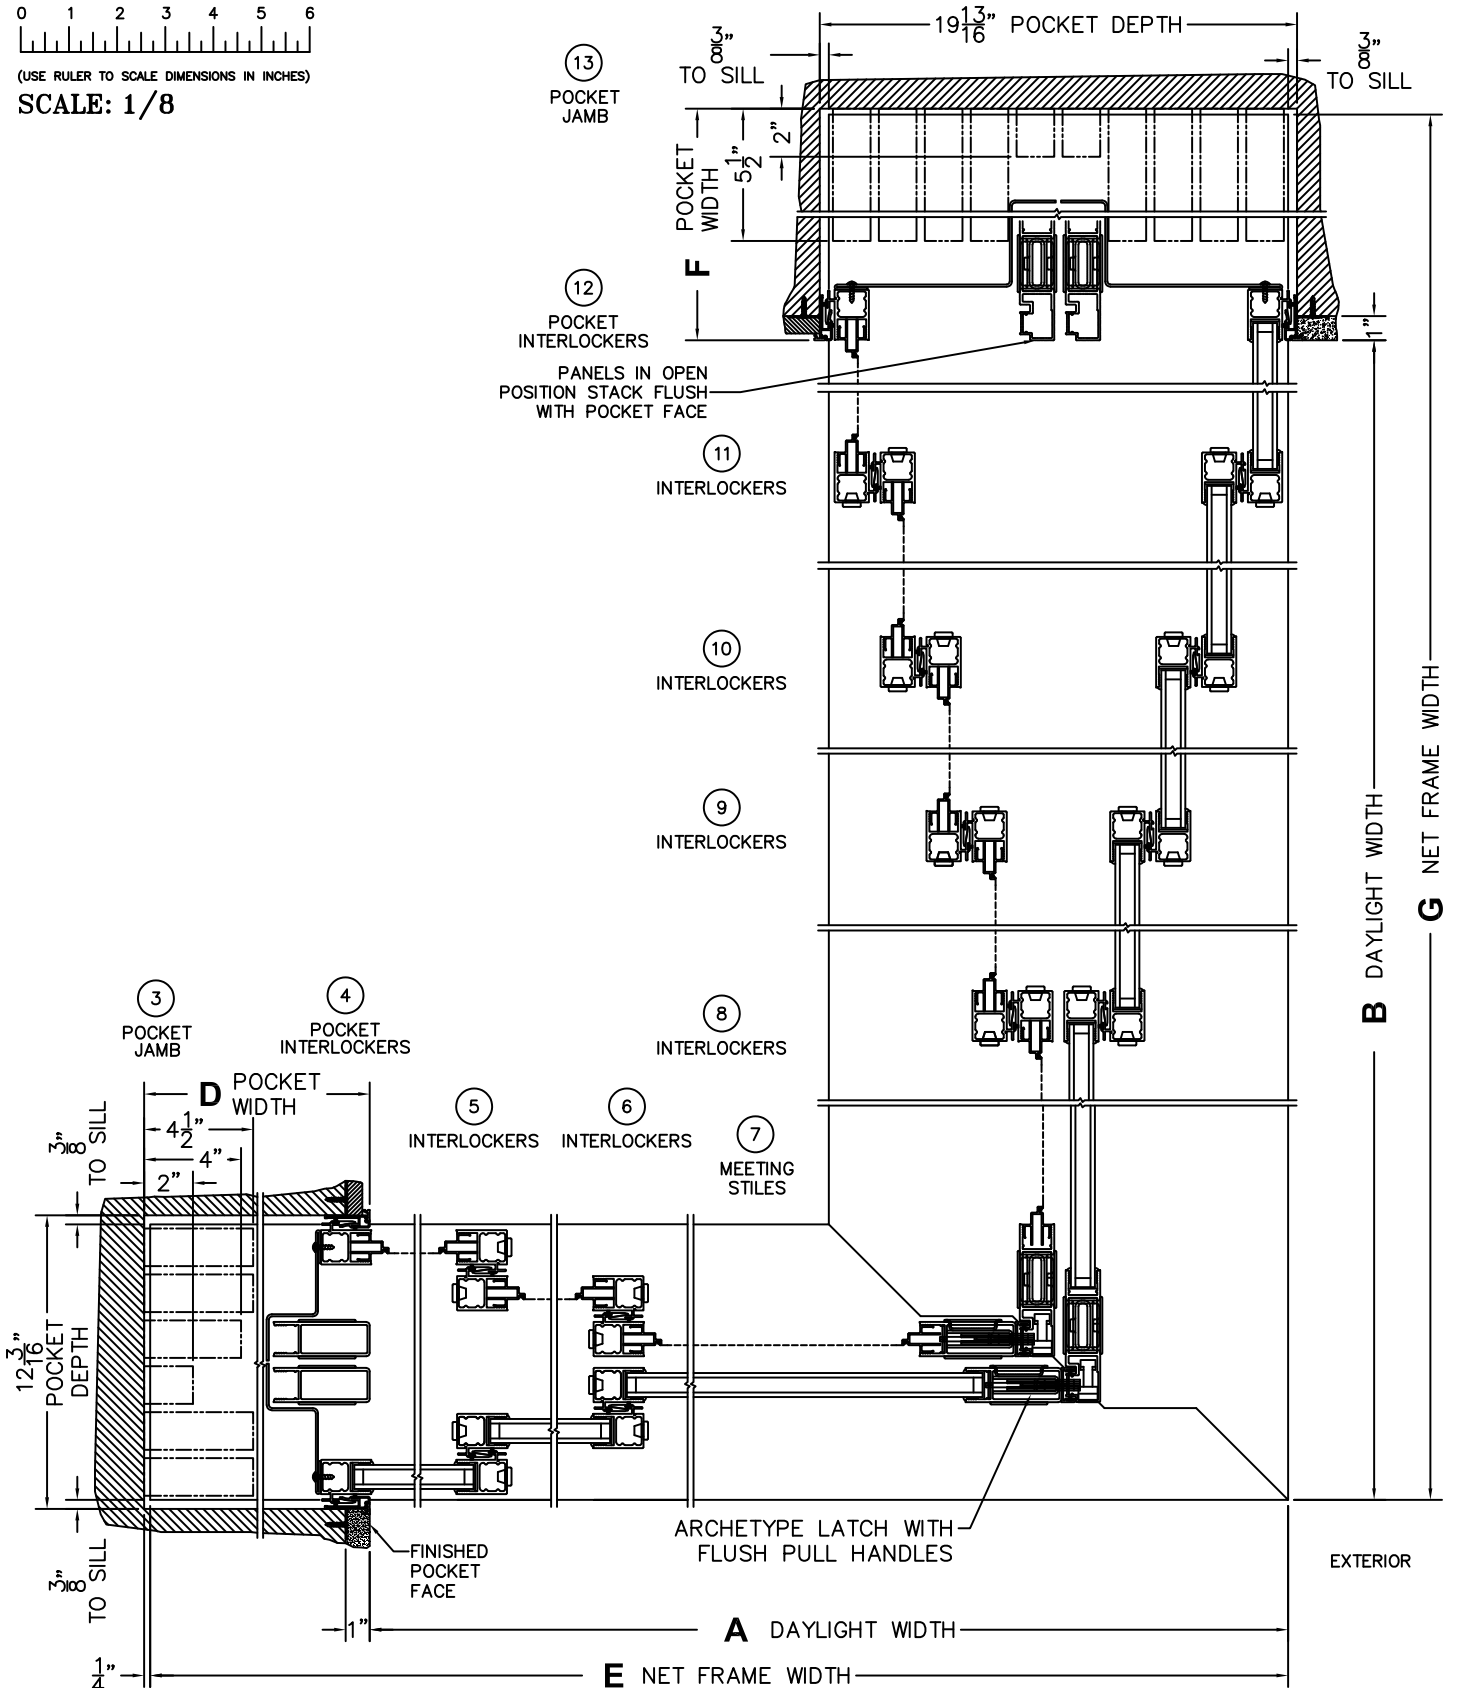

(USE RULER TO SCALE DIMENSIONS IN INCHES)

SCALE: 1/8

*CAUTION: WHEN CONSTRUCTING POCKET NOTE THAT DAYLIGHT WIDTH DOES NOT INCLUDE 1" SET BACK FOR POST INTERLOCKER.