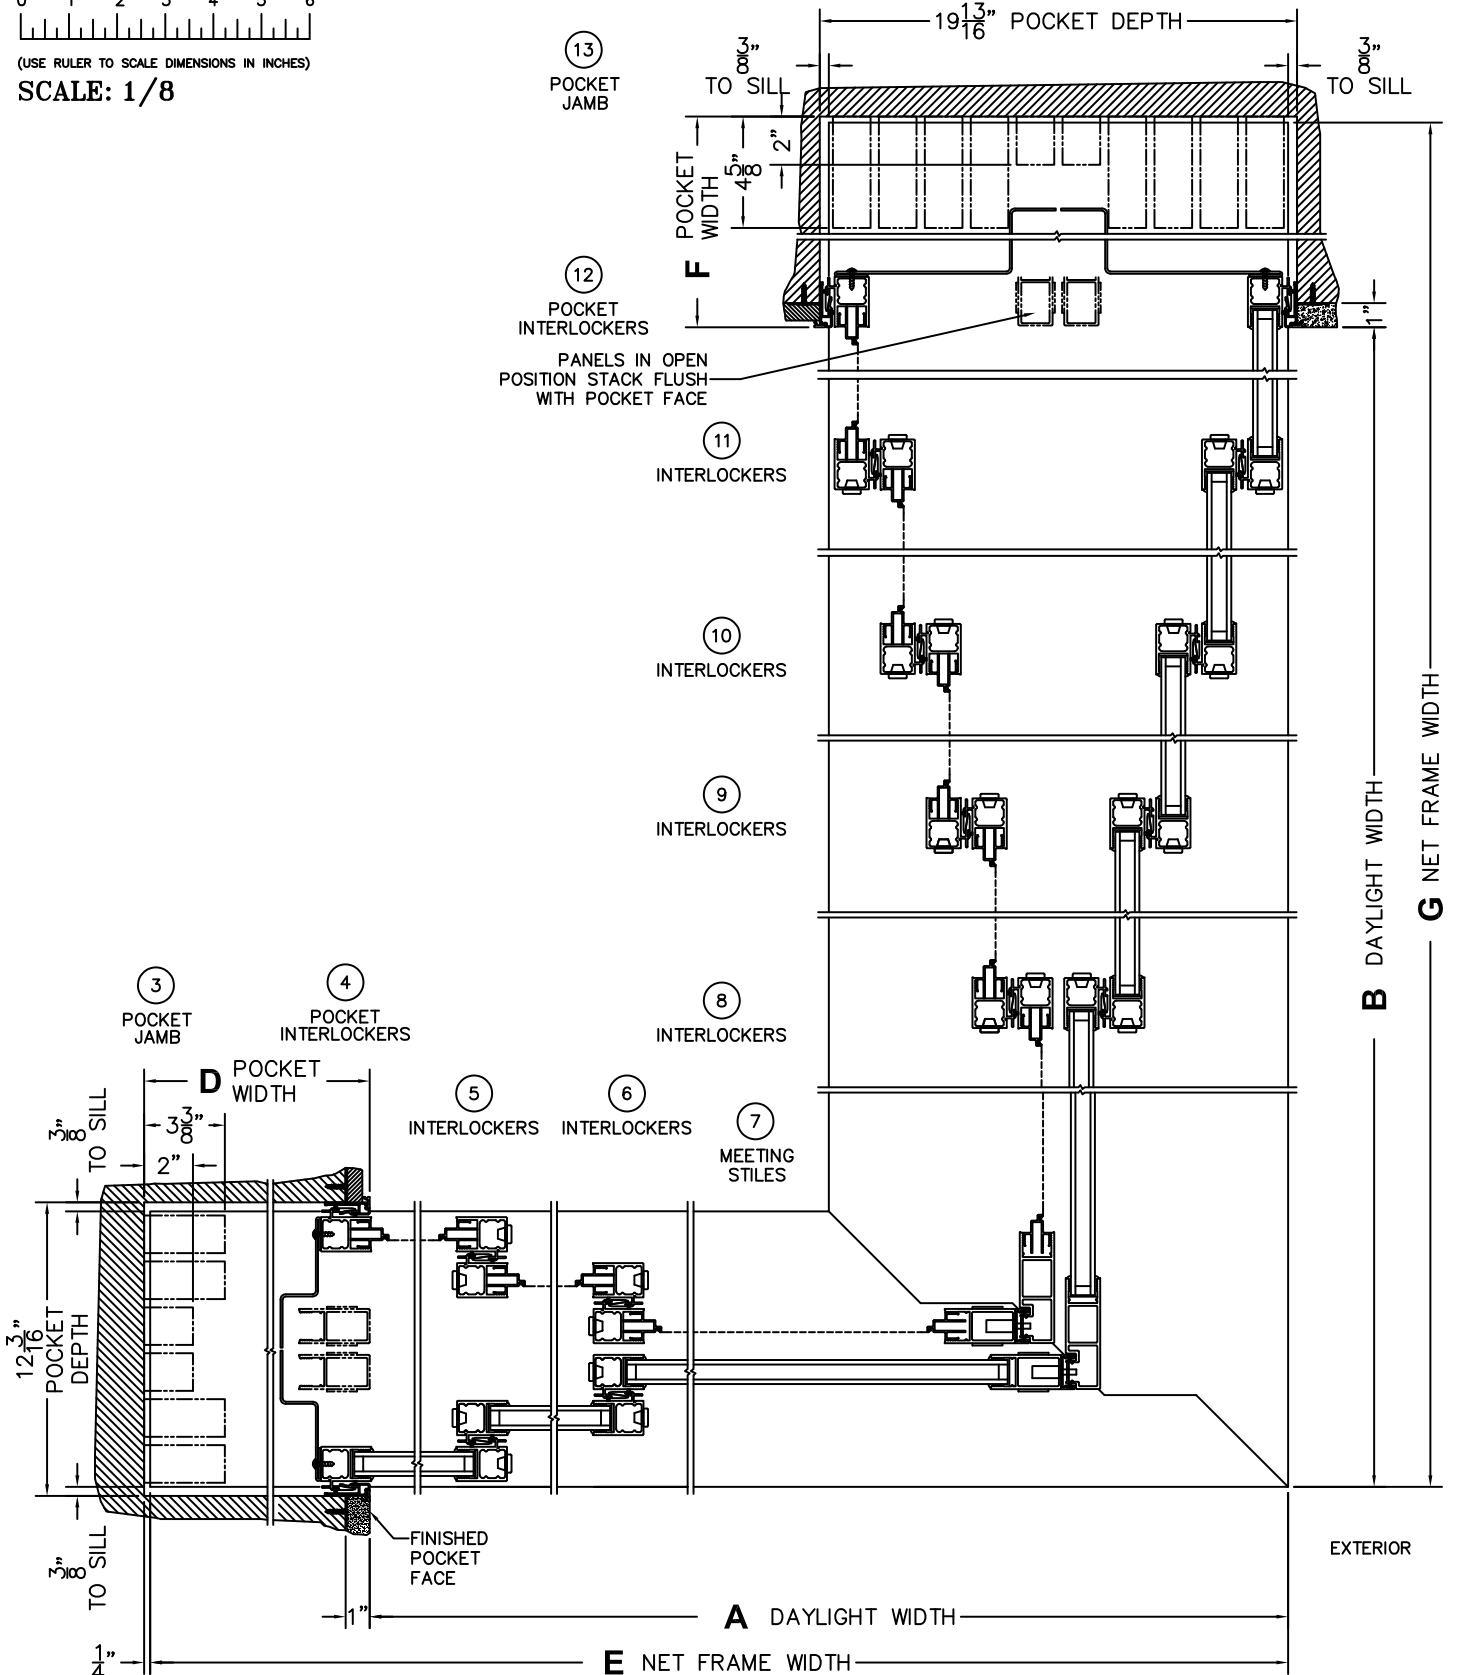

(USE RULER TO SCALE DIMENSIONS IN INCHES)

SCALE: 1/8

\*CAUTION: WHEN CONSTRUCTING POCKET NOTE THAT DAYLIGHT WIDTH DOES NOT INCLUDE 1" SET BACK FOR POST INTERLOCKER.