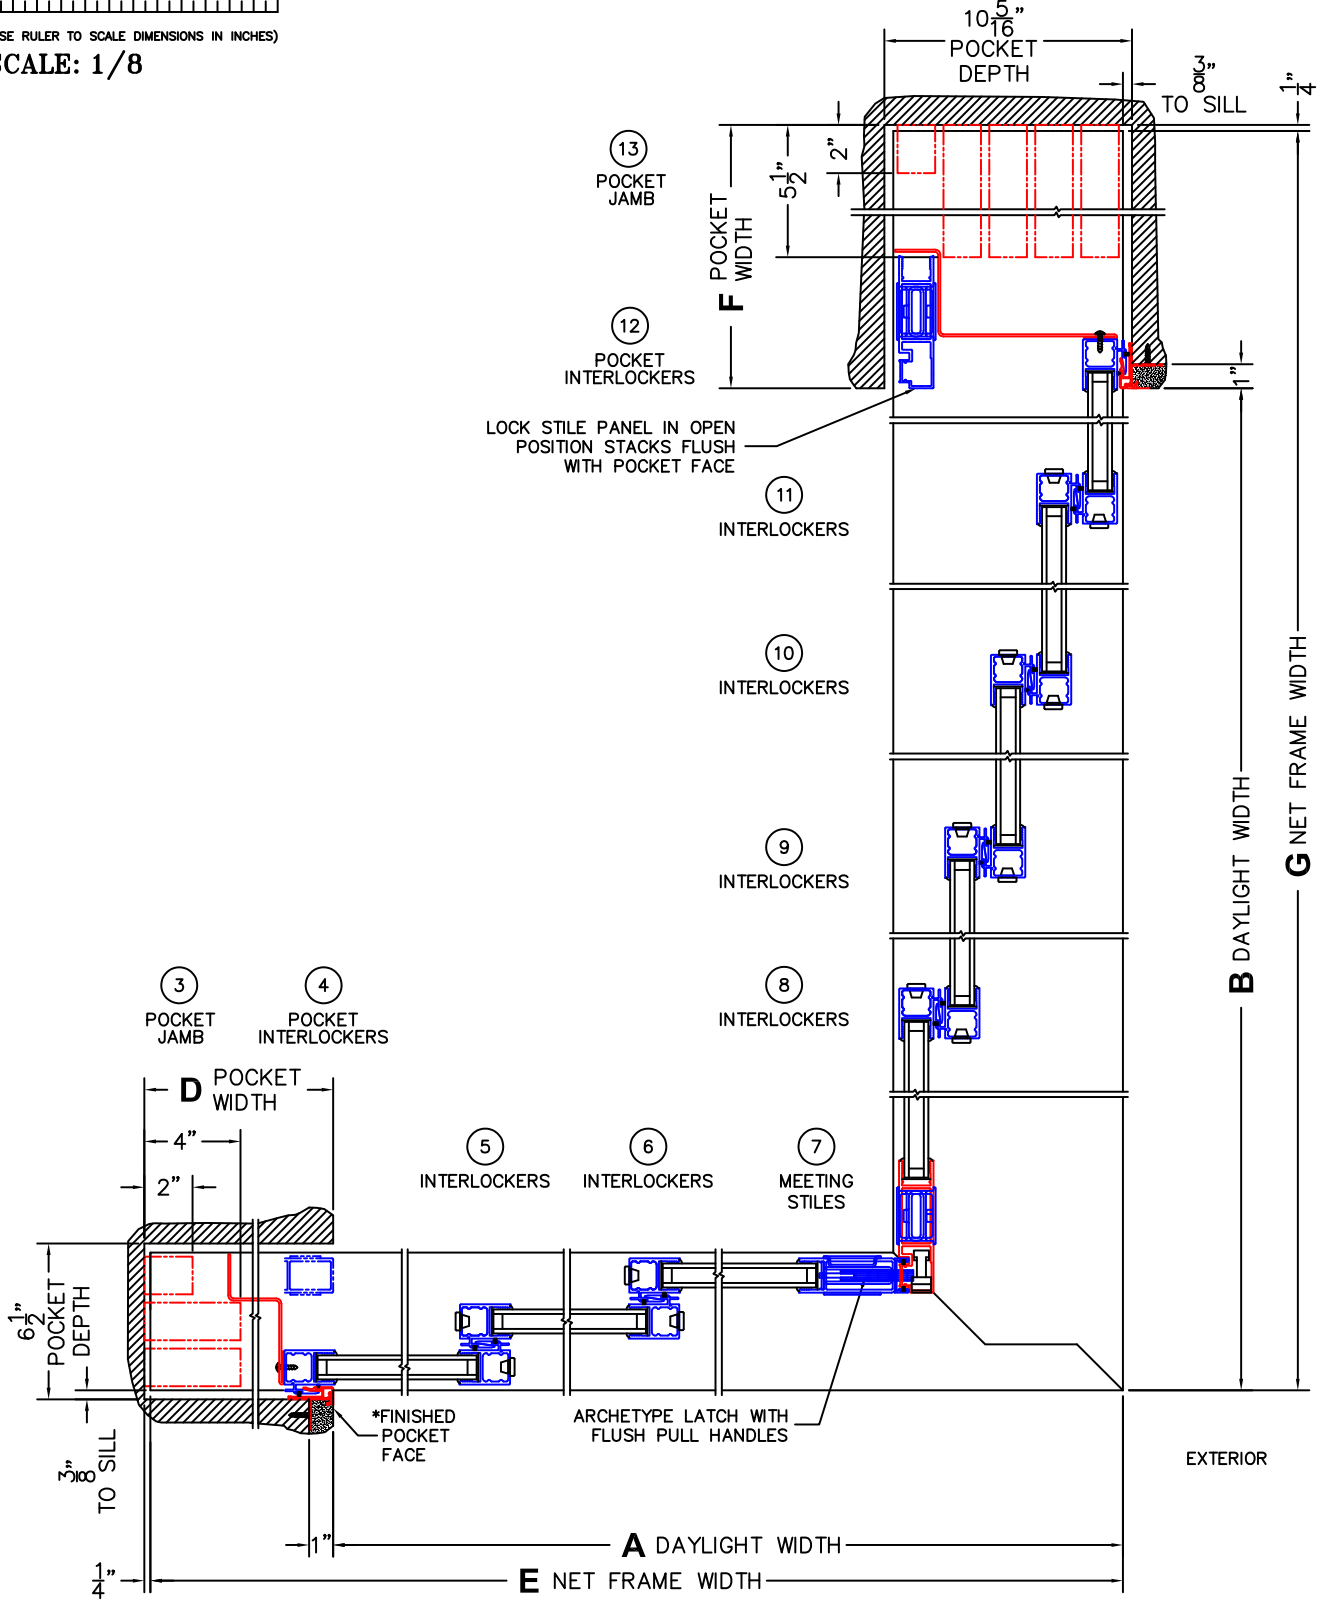

(USE RULER TO SCALE DIMENSIONS IN INCHES)

SCALE: 1/8

*CAUTION: WHEN CONSTRUCTING POCKET NOTE THAT DAYLIGHT WIDTH DOES NOT INCLUDE 1" SET BACK FOR POST INTERLOCKER.