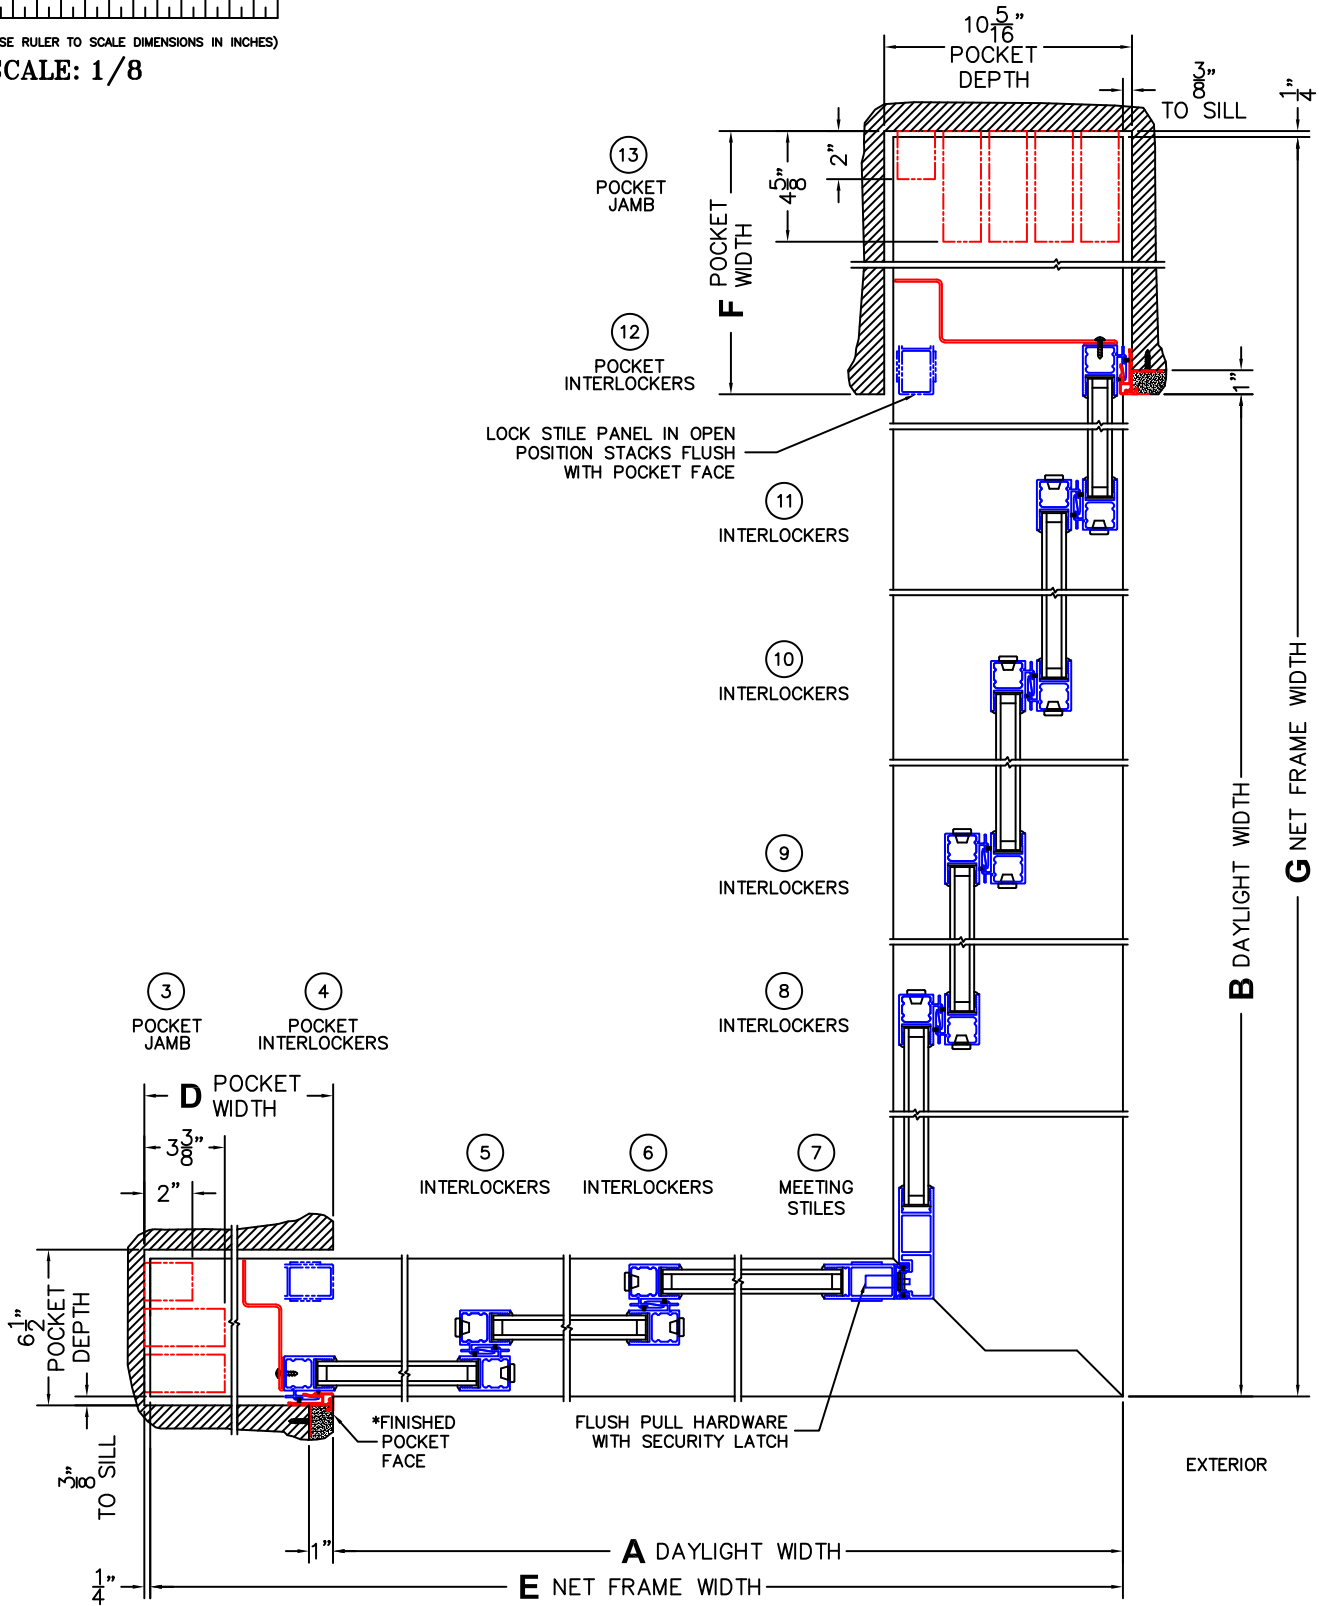

(USE RULER TO SCALE DIMENSIONS IN INCHES)

SCALE: 1/8

*CAUTION: WHEN CONSTRUCTING POCKET NOTE THAT DAYLIGHT WIDTH DOES NOT INCLUDE 1" SET BACK FOR POST INTERLOCKER.