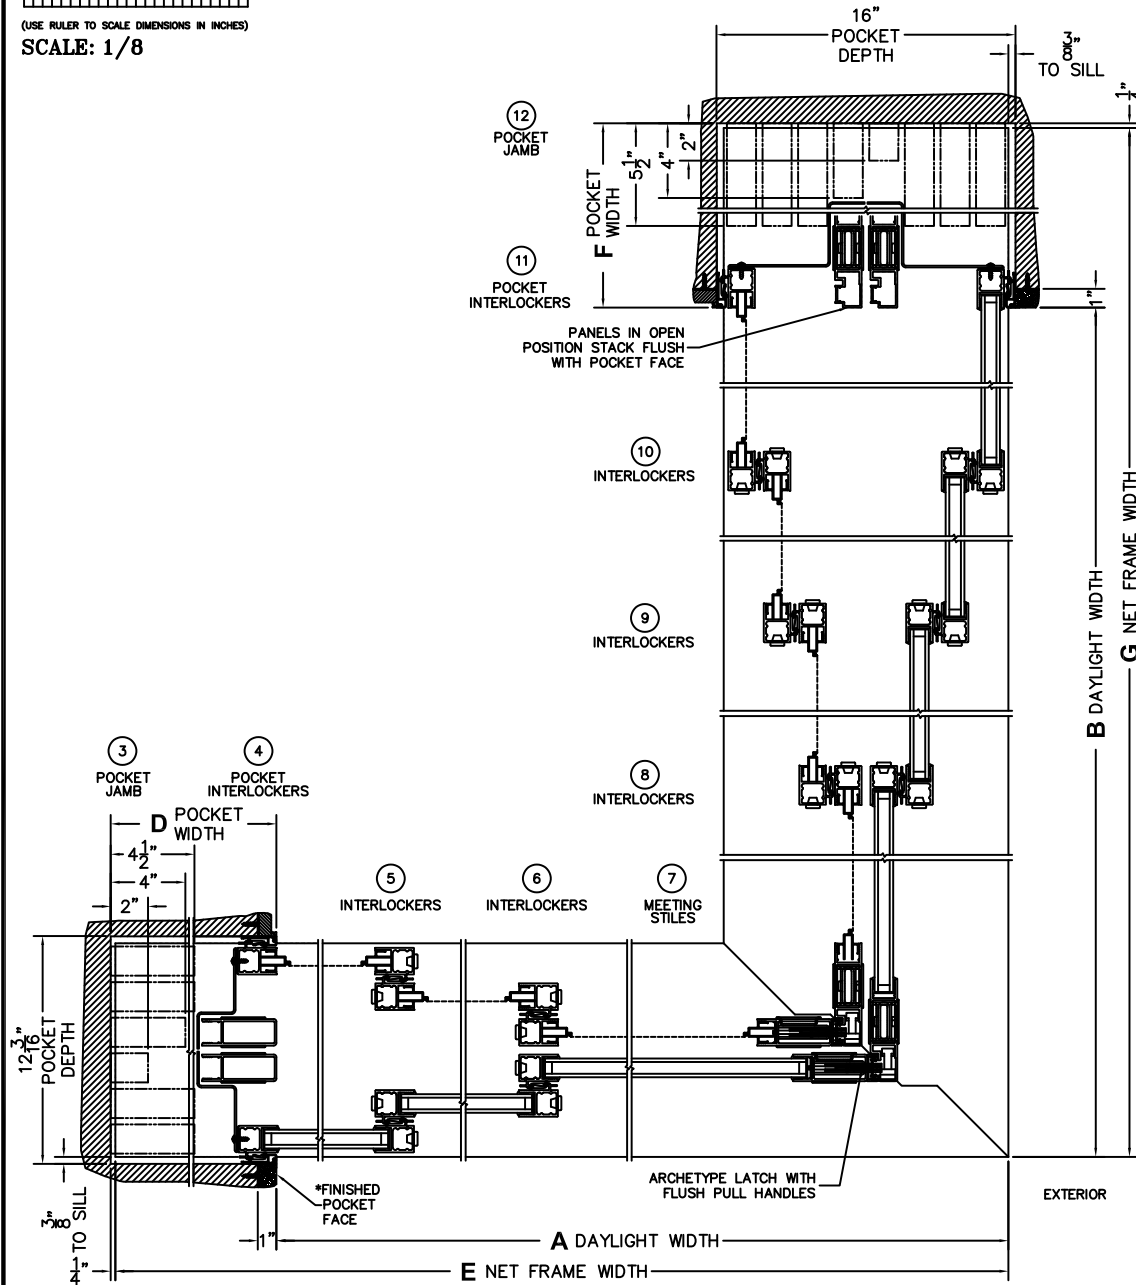

(USE RULER TO SCALE DIMENSIONS IN INCHES)

SCALE: 1/8"

*CAUTION: WHEN CONSTRUCTING POCKET NOTE THAT DAYLIGHT WIDTH DOES NOT INCLUDE 1" SET BACK FOR POST INTERLOCKER.