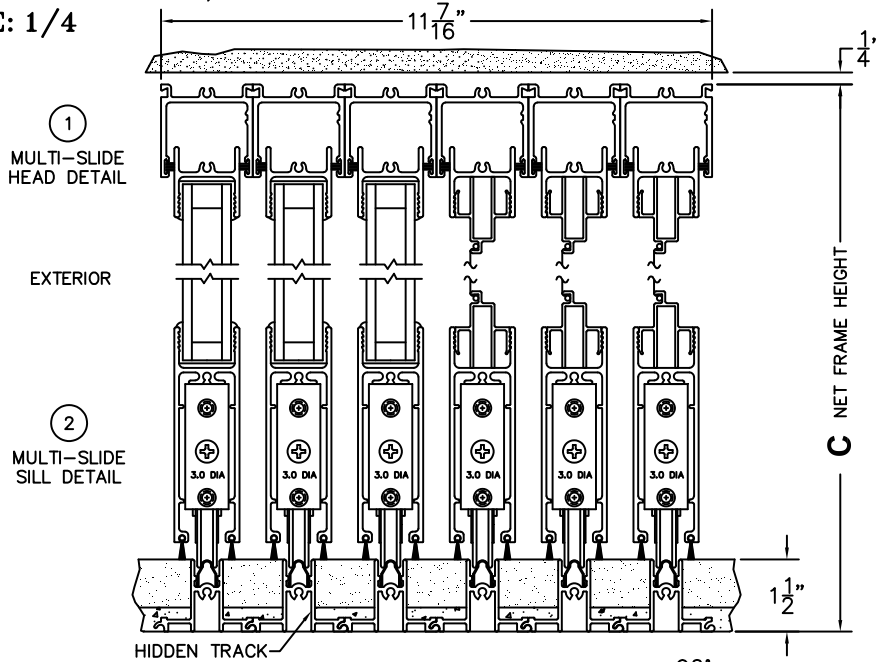

CALCULATED VALUES (FLEETWOOD SUPPLIED)

D(POCKET WIDTH)

E(NET FRAME WIDTH)

F(POCKET WIDTH)

G(NET FRAME WIDTH)

NOTES:

(USE RULER TO SCALE DIMENSIONS IN INCHES)

SCALE: 1/4"