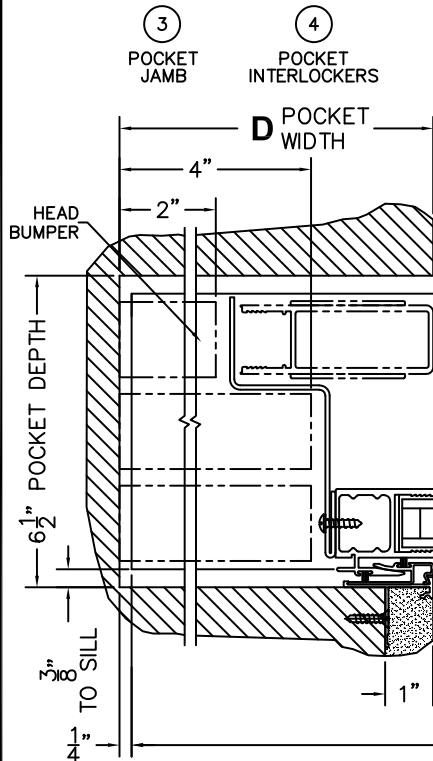

(USE RULER TO SCALE DIMENSIONS IN INCHES)

SCALE: 1/4

*CAUTION: WHEN CONSTRUCTING POCKET NOTE THAT DAYLIGHT WIDTH DOES NOT INCLUDE 1" SET BACK FOR POST INTERLOCKER.