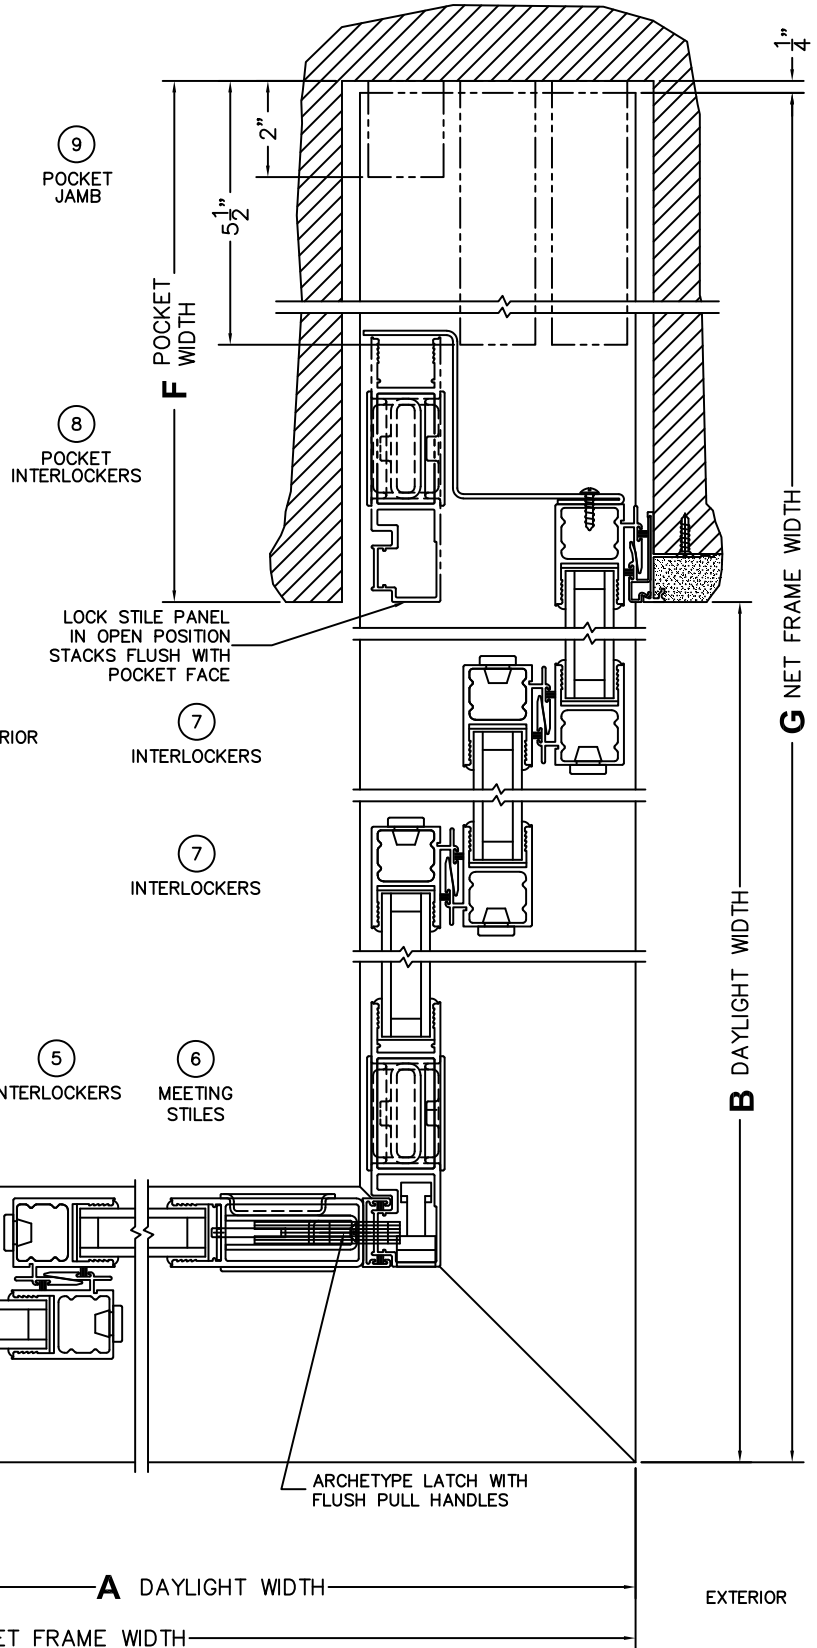

(USE RULER TO SCALE DIMENSIONS IN INCHES)

SCALE: 1/4

*CAUTION: WHEN CONSTRUCTING POCKET NOTE THAT DAYLIGHT WIDTH DOES NOT INCLUDE 1" SET BACK FOR POST INTERLOCKER.