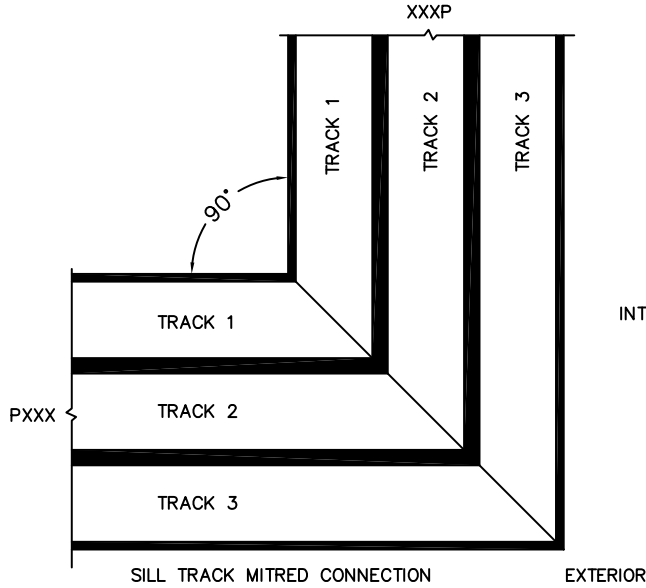

(USE RULER TO SCALE DIMENSIONS IN INCHES)

SCALE: 1/4

*CAUTION: WHEN CONSTRUCTING POCKET NOTE THAT DAYLIGHT WIDTH DOES NOT INCLUDE 1" SET BACK FOR POST INTERLOCKER.