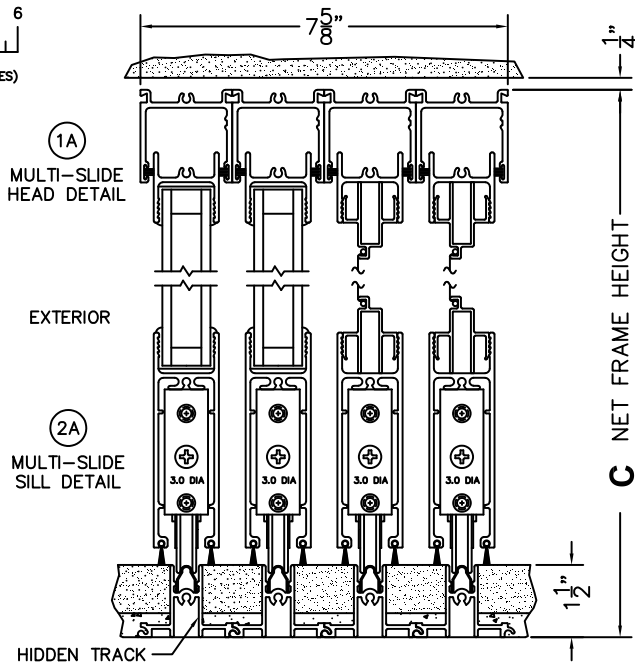

CALCULATED VALUES (FLEETWOOD SUPPLIED)

D(POCKET WIDTH)

E(NET FRAME WIDTH)

F(POCKET WIDTH)

G(NET FRAME WIDTH)

NOTES:

(USE RULER TO SCALE DIMENSIONS IN INCHES)

SCALE: 1/4