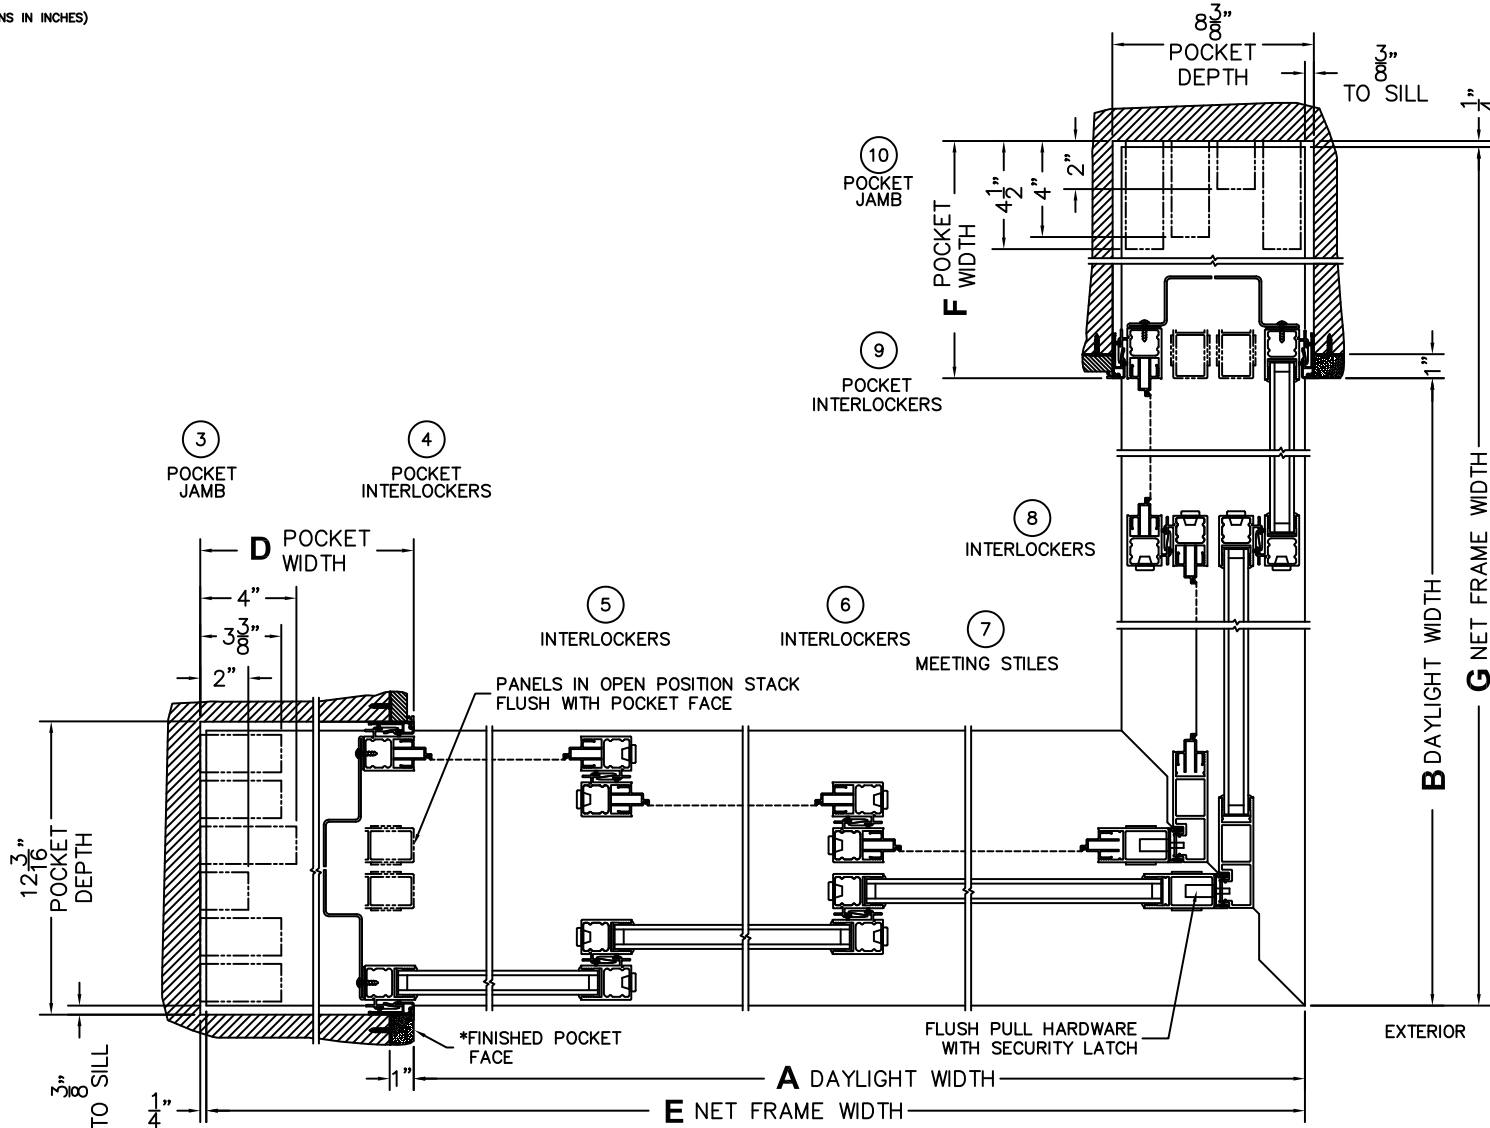

(USE RULER TO SCALE DIMENSIONS IN INCHES)

SCALE: 1/8

*CAUTION: WHEN CONSTRUCTING POCKET NOTE THAT DAYLIGHT WIDTH DOES NOT INCLUDE 1" SET BACK FOR POST INTERLOCKER.