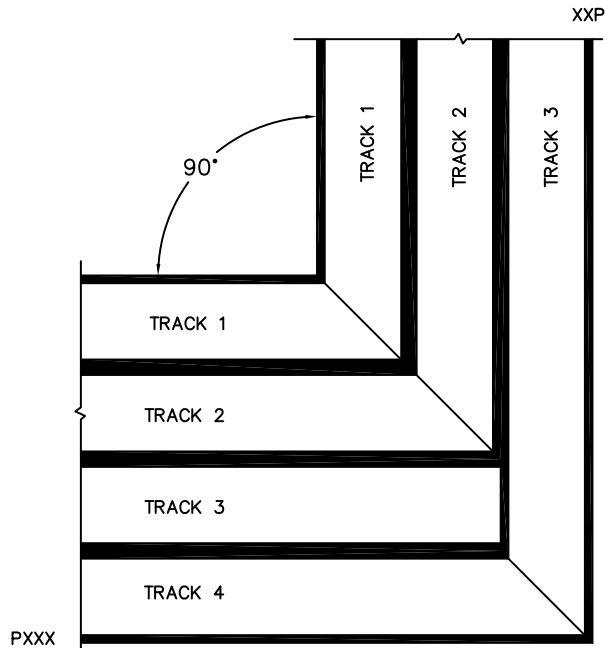

FLEETWOOD
WINDOWS & DOORS
FleetwoodUSA.com

NORWOOD 3050
90° PXXXIXXP STANDARD CONFIG.
WITH SCREENS

ORDER NO.:

ITEM NO.:

(USE RULER TO SCALE DIMENSIONS IN INCHES)

SCALE: 1/4

SILL TRACK MITRED CONNECTION