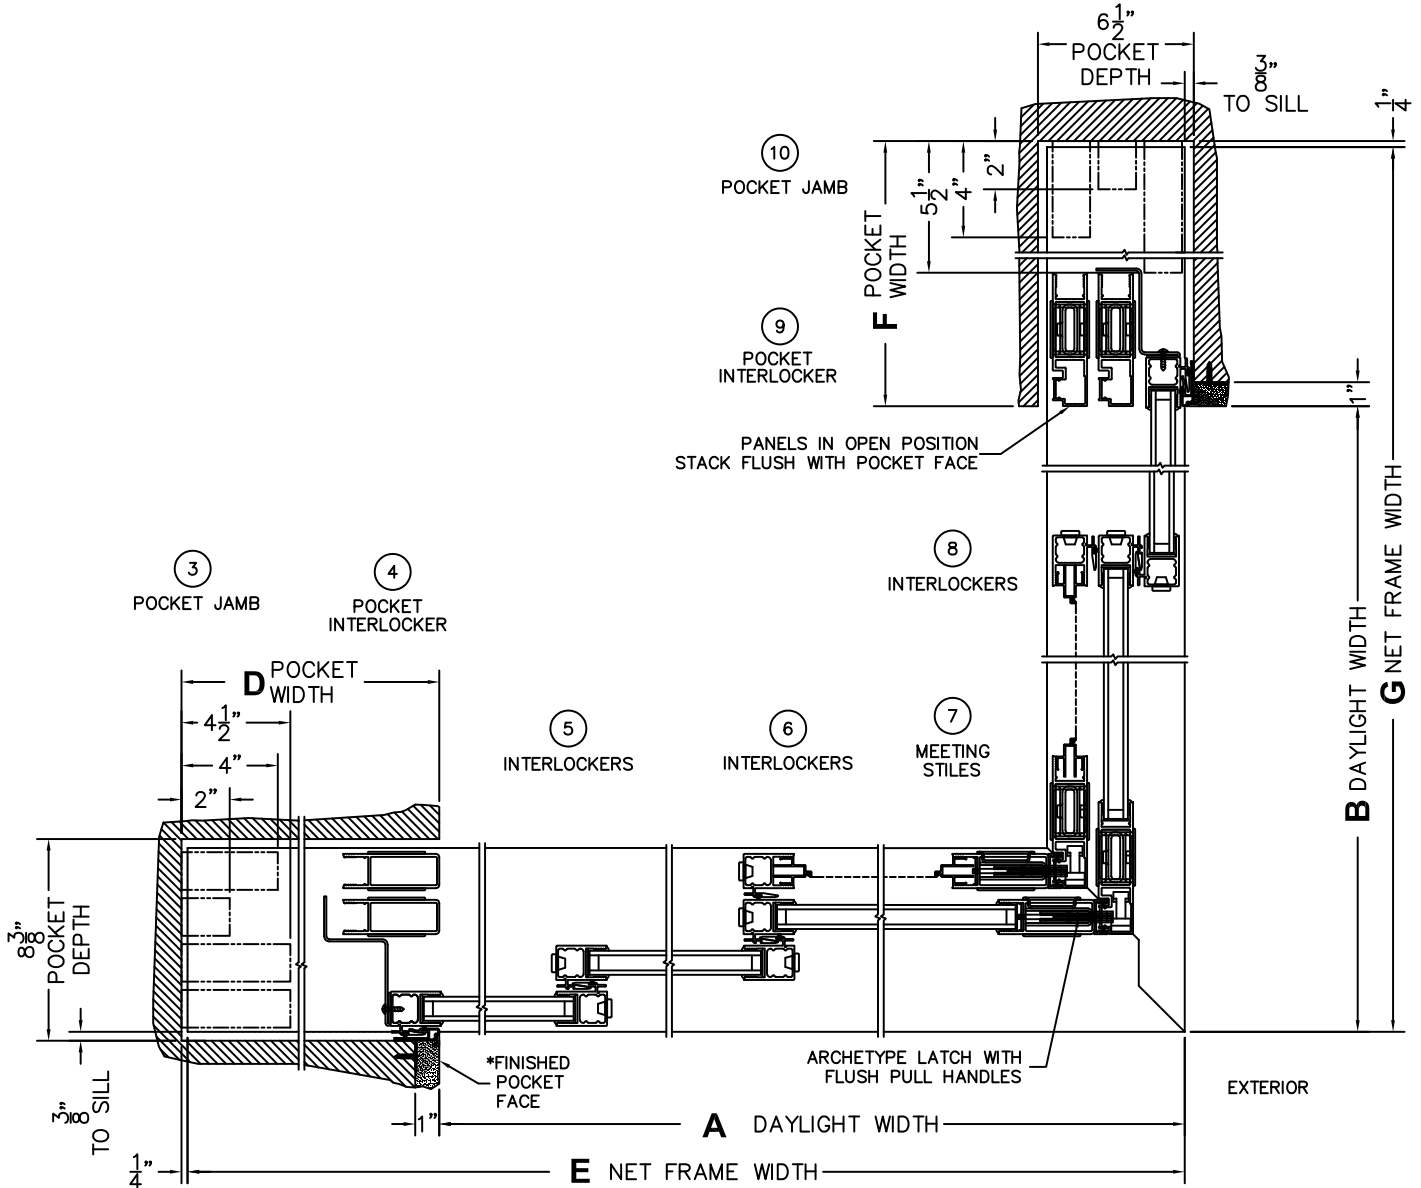

(USE RULER TO SCALE DIMENSIONS IN INCHES)

SCALE: 1/8

\*CAUTION: WHEN CONSTRUCTING POCKET NOTE THAT DAYLIGHT WIDTH DOES NOT INCLUDE 1" SET BACK FOR POST INTERLOCKER.