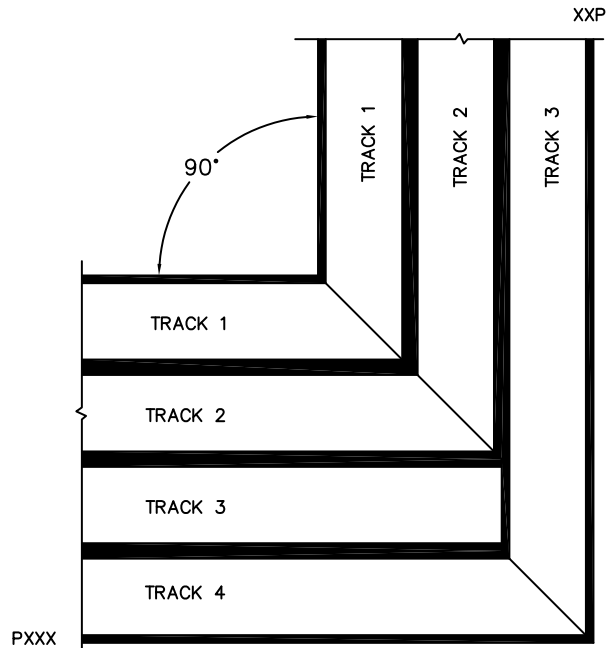

FLEETWOOD
WINDOWS & DOORS
FleetwoodUSA.com

NORWOOD 3050
90° PXXXIXXP STANDARD CONFIG.
WITH SCREENS

ORDER NO.:

ITEM NO.:

(USE RULER TO SCALE DIMENSIONS IN INCHES)

SCALE: 1/4

SILL TRACK MITRED CONNECTION