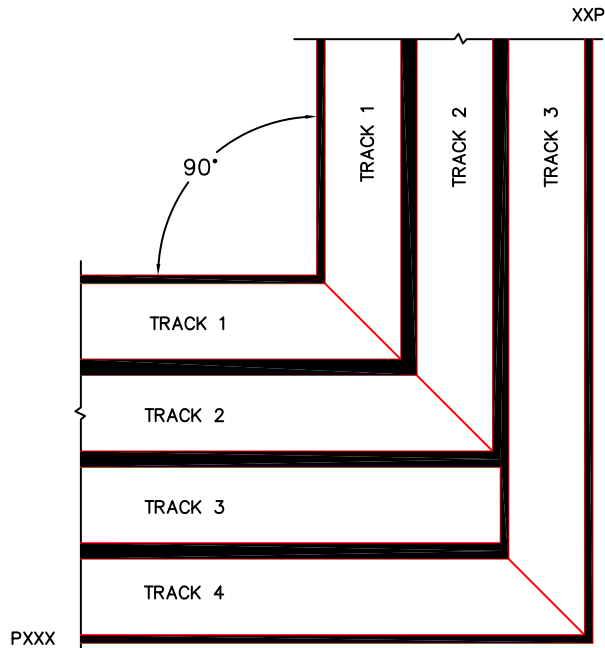

FLEETWOOD
WINDOWS & DOORS
FleetwoodUSA.com

NORWOOD 3050
90° PXXXIXXP CUSTOM CONFIG.
WITH SCREENS

ORDER NO.:

ITEM NO.:

(USE RULER TO SCALE DIMENSIONS IN INCHES)

SCALE: 1/4

SILL TRACK MITRED CONNECTION