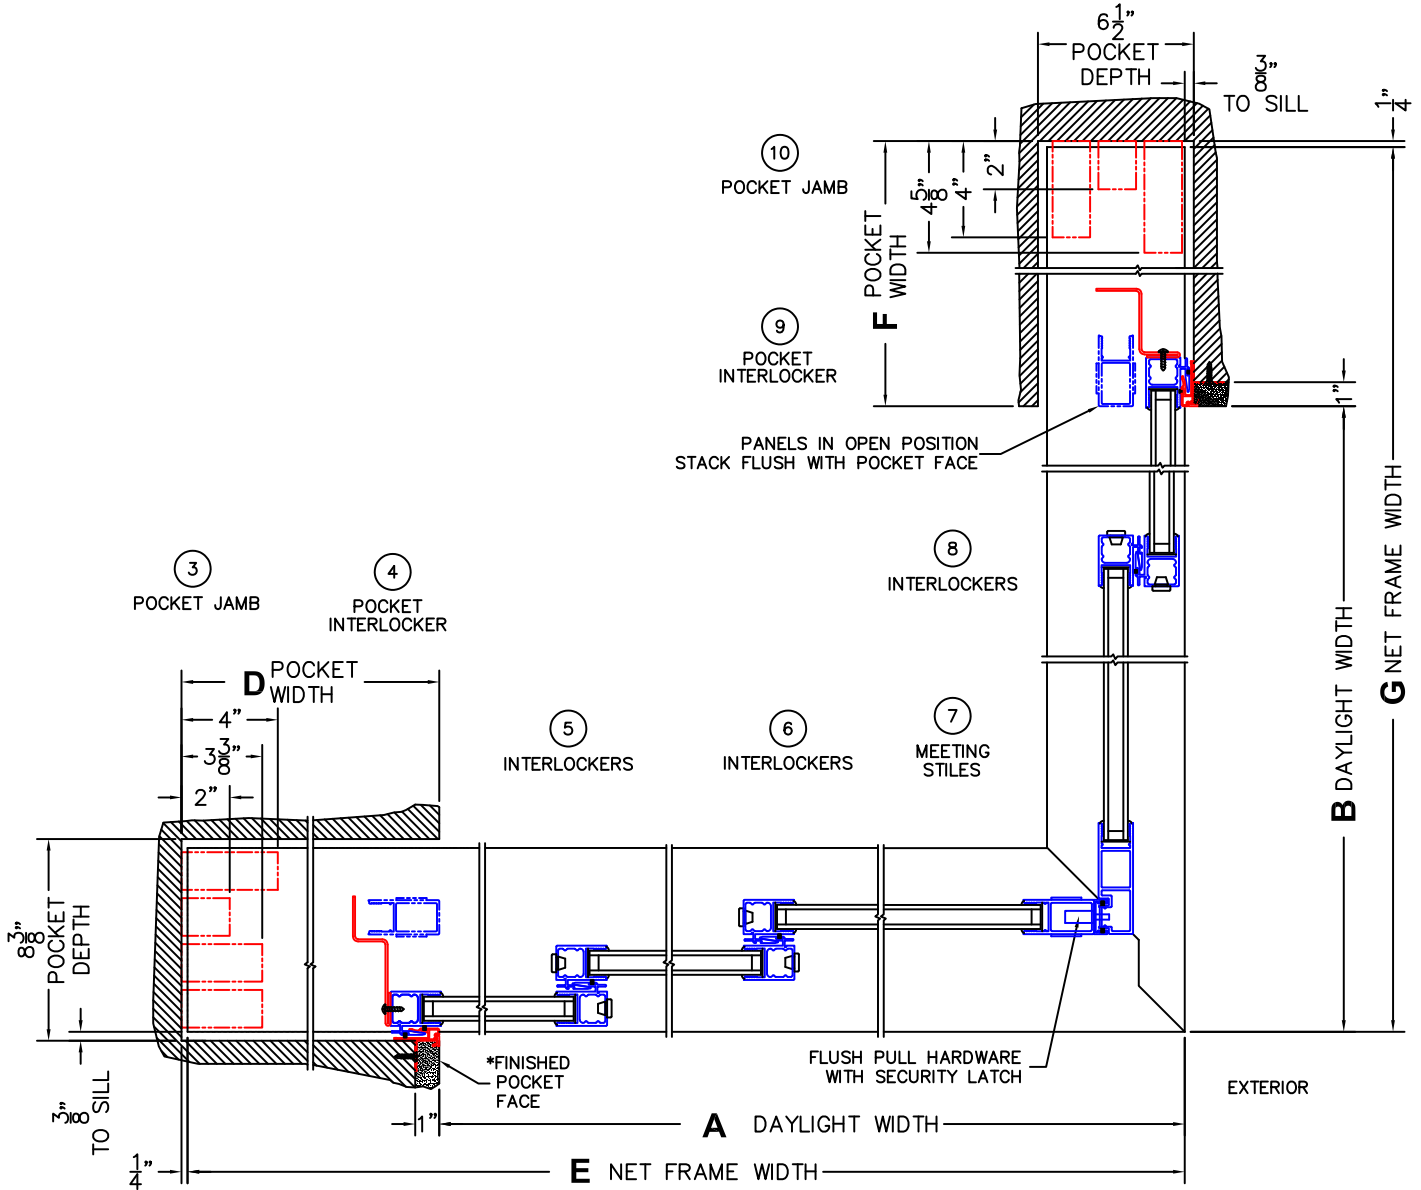

FLEETWOOD
WINDOWS & DOORS
FleetwoodUSA.com

NORWOOD 3050
90° PXXXIXXP CUSTOM CONFIG.
WITH SCREENS

ORDER NO.:

ITEM NO.:

(USE RULER TO SCALE DIMENSIONS IN INCHES)

SCALE: 1/8

*CAUTION: WHEN CONSTRUCTING POCKET NOTE THAT DAYLIGHT WIDTH DOES NOT INCLUDE 1" SET BACK FOR POST INTERLOCKER.