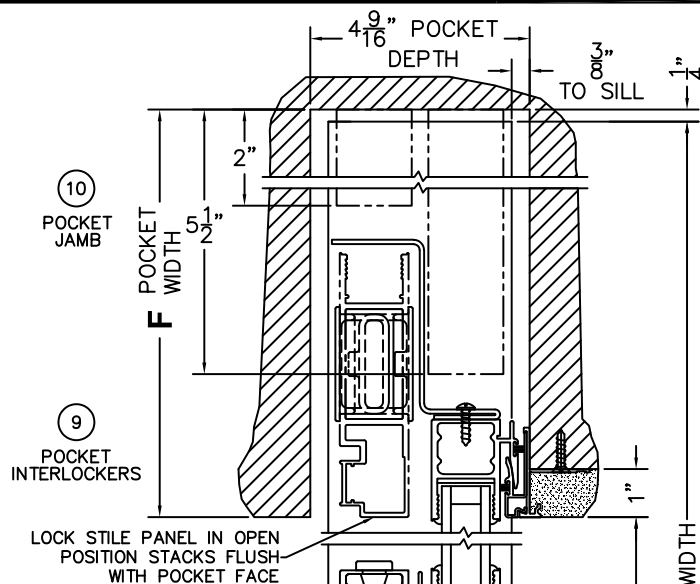

(USE RULER TO SCALE DIMENSIONS IN INCHES)

SCALE: 1/4

*CAUTION: WHEN CONSTRUCTING POCKET NOTE THAT DAYLIGHT WIDTH DOES NOT INCLUDE 1" SET BACK FOR POST INTERLOCKER.