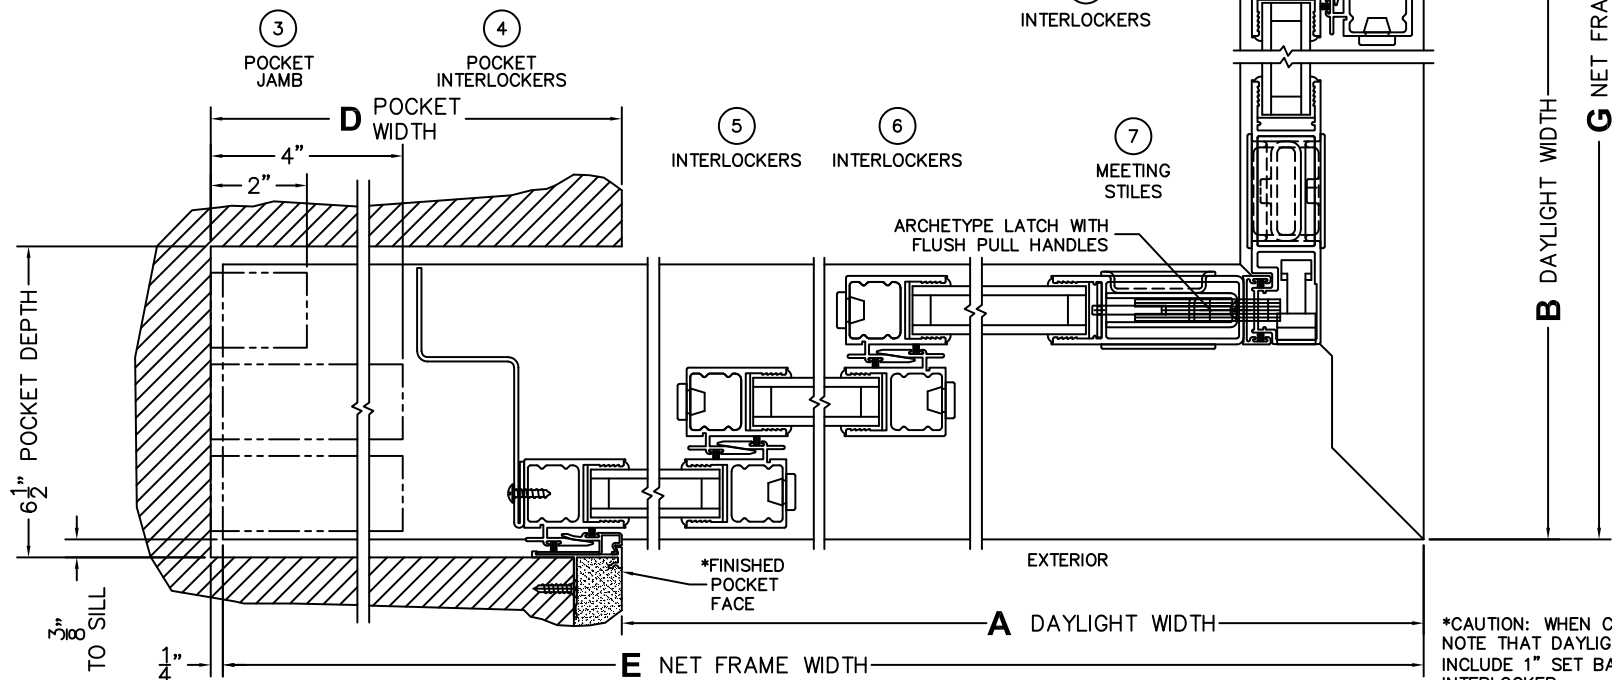

(USE RULER TO SCALE DIMENSIONS IN INCHES)

SCALE: 1/4

*CAUTION: WHEN CONSTRUCTING POCKET NOTE THAT DAYLIGHT WIDTH DOES NOT INCLUDE 1" SET BACK FOR POST INTERLOCKER.