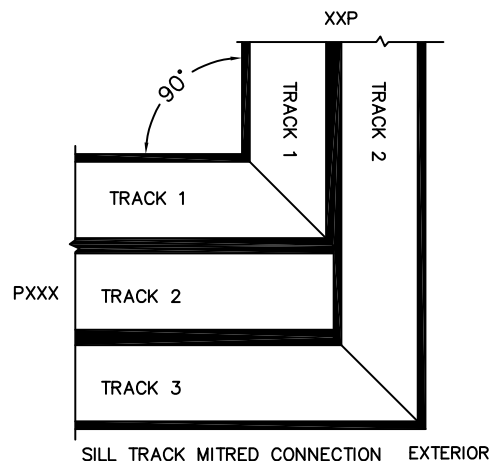

(USE RULER TO SCALE DIMENSIONS IN INCHES)

SCALE: 1/4

*CAUTION: WHEN CONSTRUCTING POCKET NOTE THAT DAYLIGHT WIDTH DOES NOT INCLUDE 1" SET BACK FOR POST INTERLOCKER.