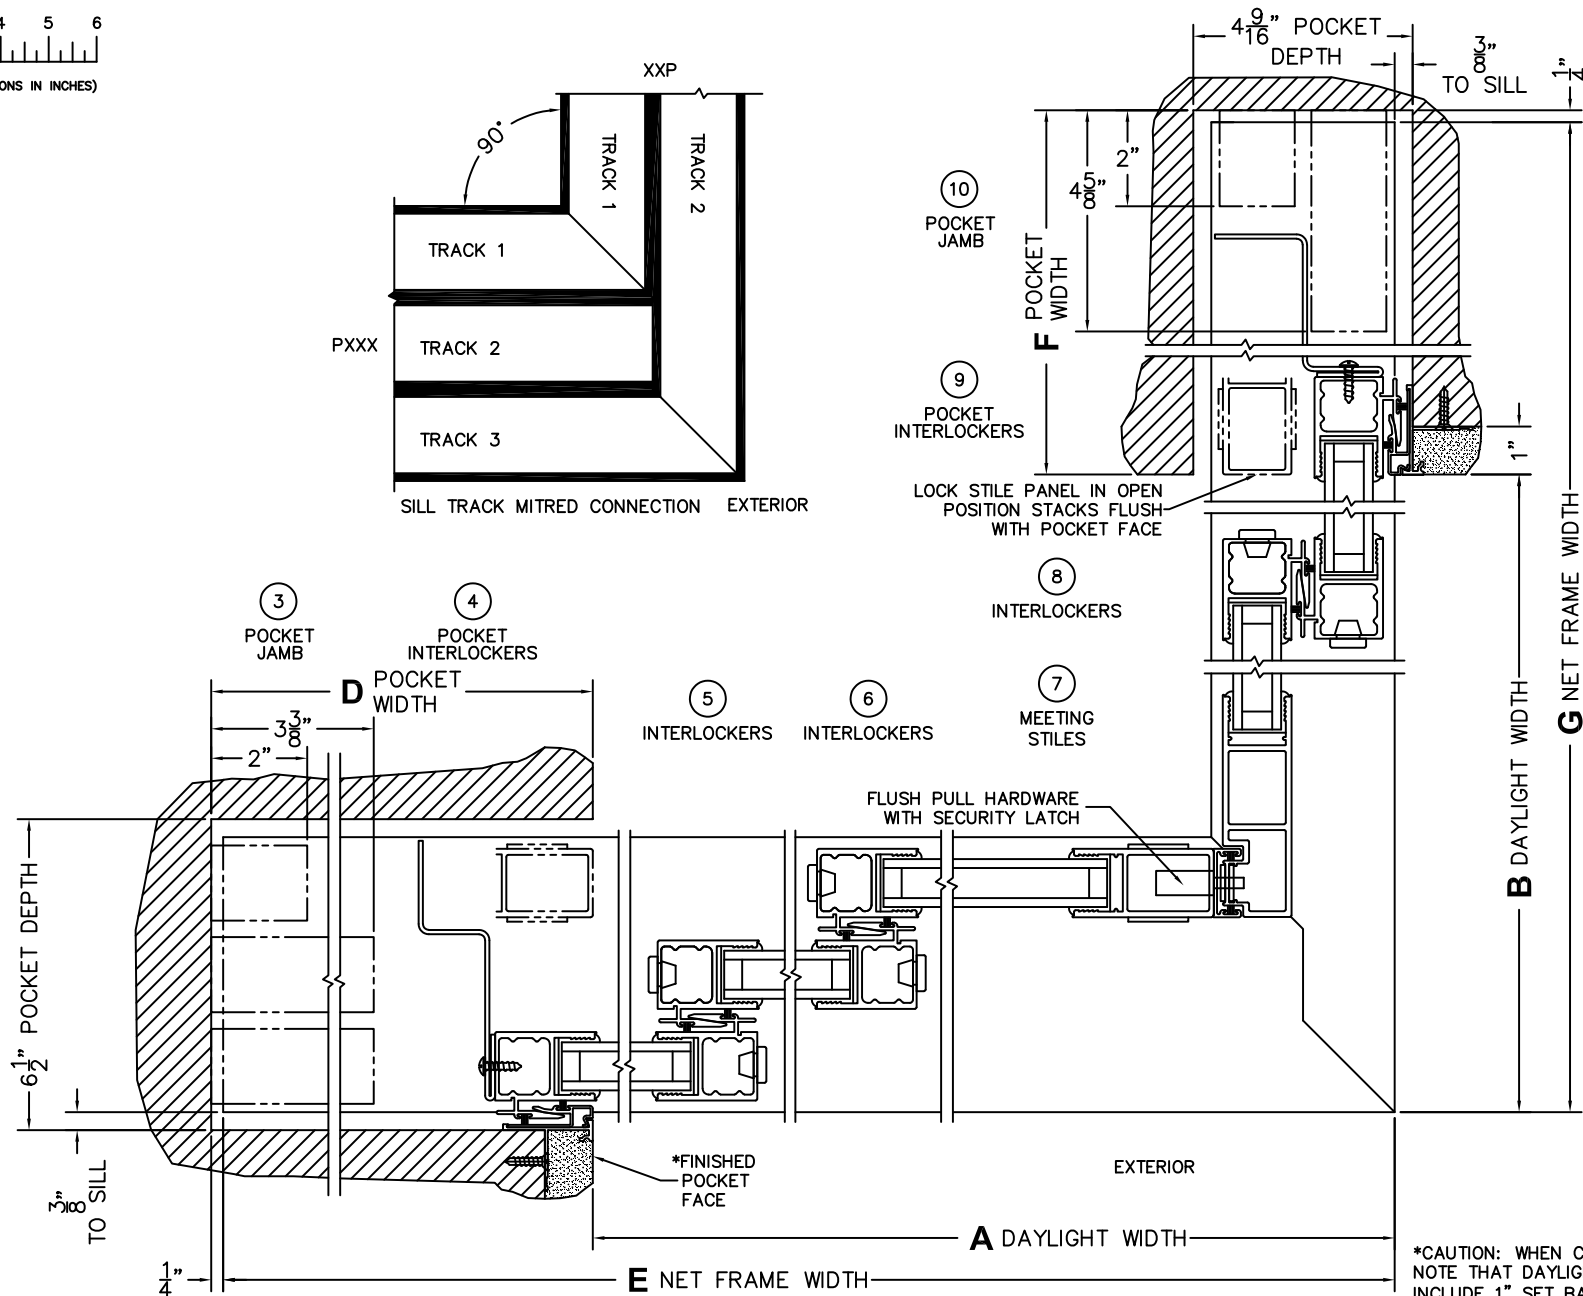

(USE RULER TO SCALE DIMENSIONS IN INCHES)

SCALE: 1/4

*CAUTION: WHEN CONSTRUCTING POCKET NOTE THAT DAYLIGHT WIDTH DOES NOT INCLUDE 1" SET BACK FOR POST INTERLOCKER.