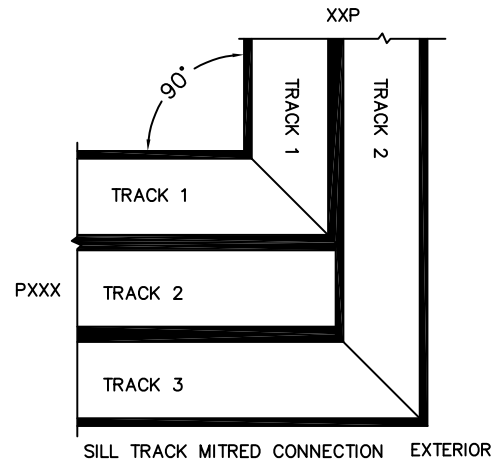

(USE RULER TO SCALE DIMENSIONS IN INCHES)

SCALE: 1/4

*CAUTION: WHEN CONSTRUCTING POCKET NOTE THAT DAYLIGHT WIDTH DOES NOT INCLUDE 1" SET BACK FOR POST INTERLOCKER.