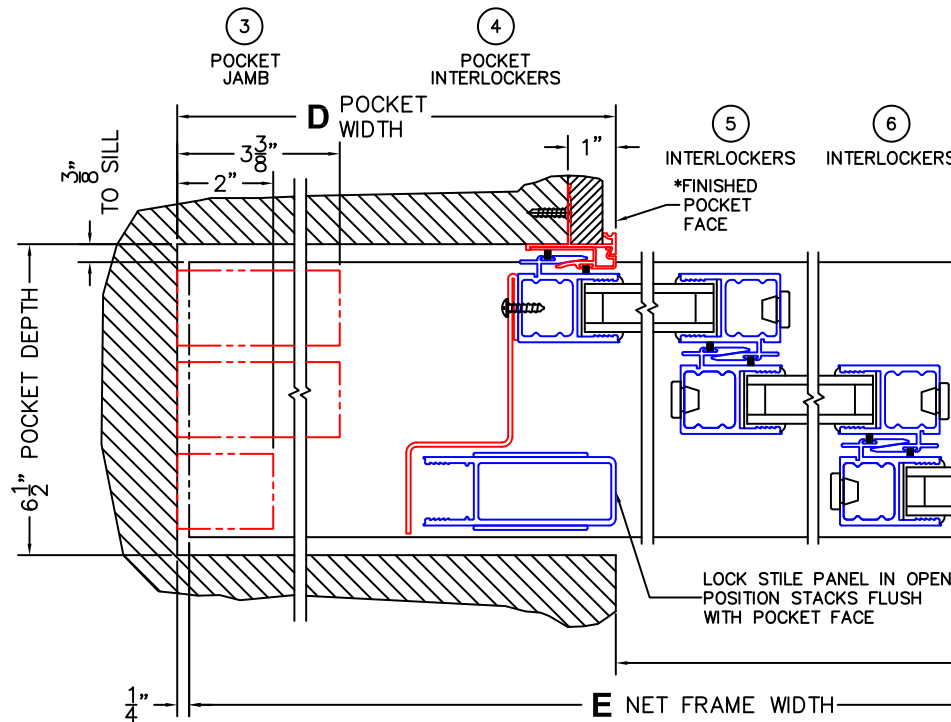

(USE RULER TO SCALE DIMENSIONS IN INCHES)

SCALE: 1/4

*CAUTION: WHEN CONSTRUCTING POCKET NOTE THAT DAYLIGHT WIDTH DOES NOT INCLUDE 1" SET BACK FOR POST INTERLOCKER.