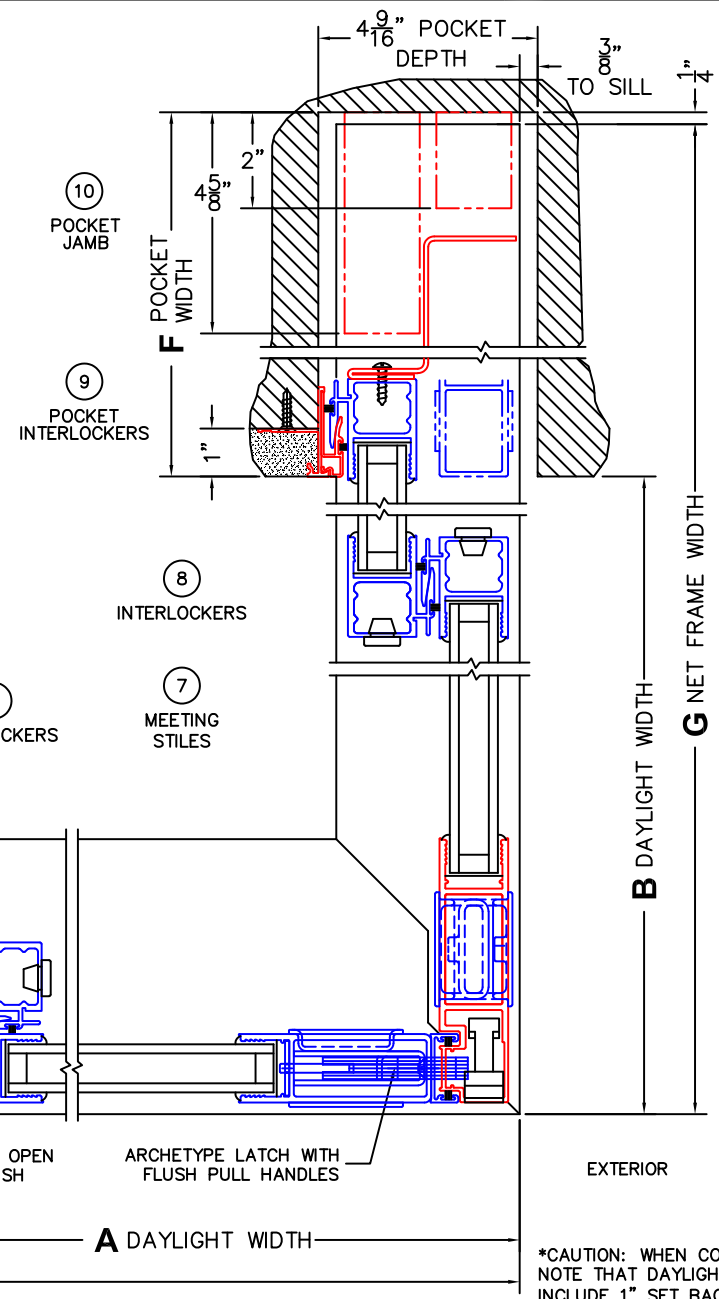

(USE RULER TO SCALE DIMENSIONS IN INCHES)

SCALE: 1/4

*CAUTION: WHEN CONSTRUCTING POCKET NOTE THAT DAYLIGHT WIDTH DOES NOT INCLUDE 1" SET BACK FOR POST INTERLOCKER.