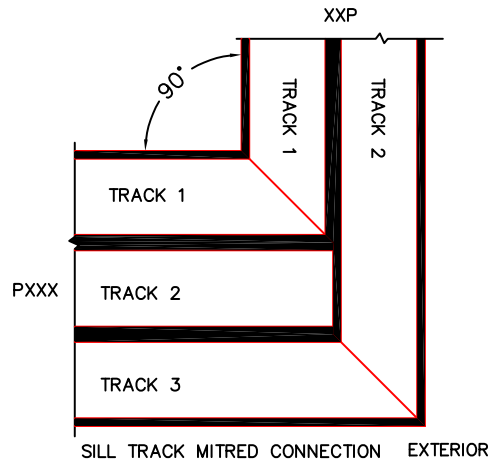

(USE RULER TO SCALE DIMENSIONS IN INCHES)

SCALE: 1/4

*CAUTION: WHEN CONSTRUCTING POCKET NOTE THAT DAYLIGHT WIDTH DOES NOT INCLUDE 1" SET BACK FOR POST INTERLOCKER.