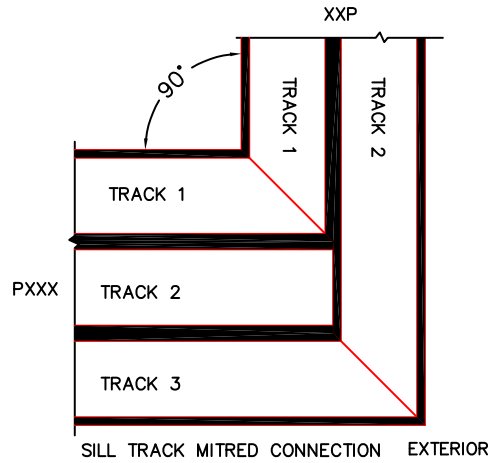

(USE RULER TO SCALE DIMENSIONS IN INCHES)

SCALE: 1/4

*CAUTION: WHEN CONSTRUCTING POCKET NOTE THAT DAYLIGHT WIDTH DOES NOT INCLUDE 1" SET BACK FOR POST INTERLOCKER.