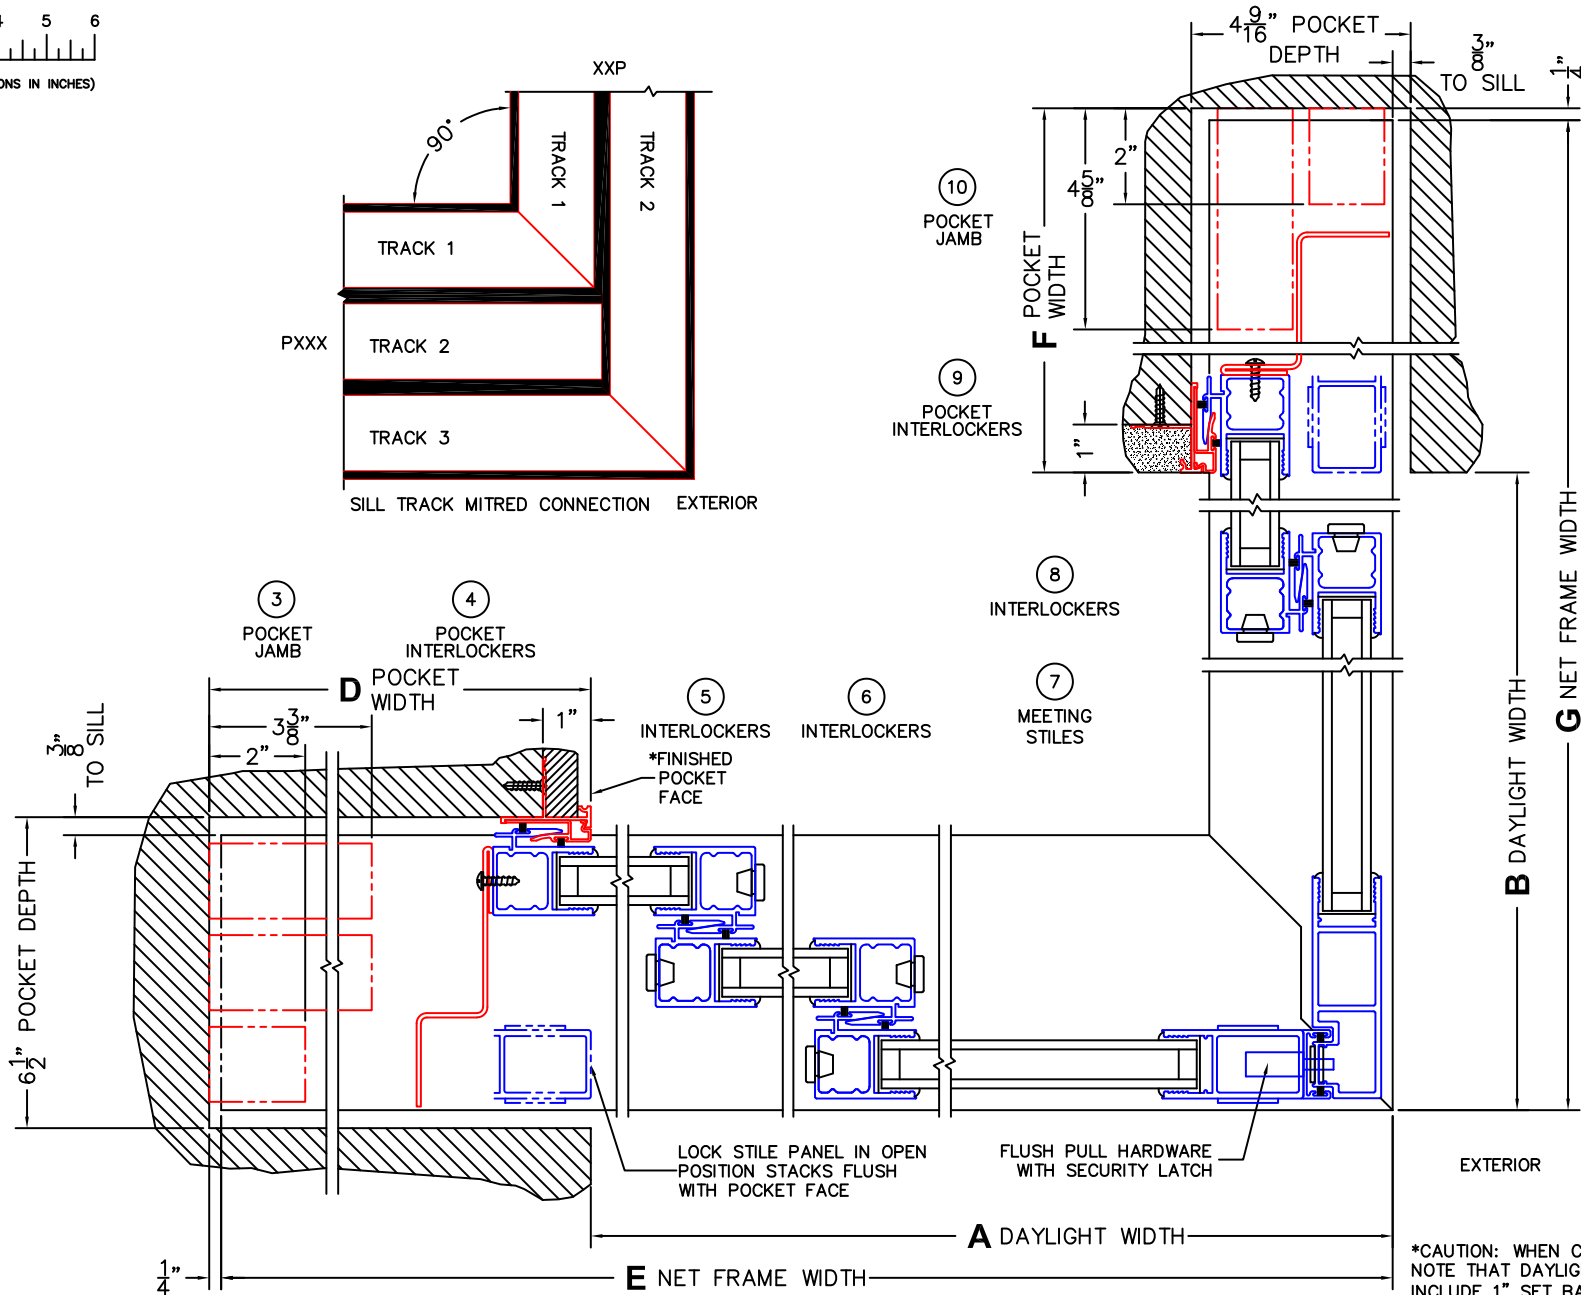

(USE RULER TO SCALE DIMENSIONS IN INCHES)

SCALE: 1/4

*CAUTION: WHEN CONSTRUCTING POCKET NOTE THAT DAYLIGHT WIDTH DOES NOT INCLUDE 1" SET BACK FOR POST INTERLOCKER.