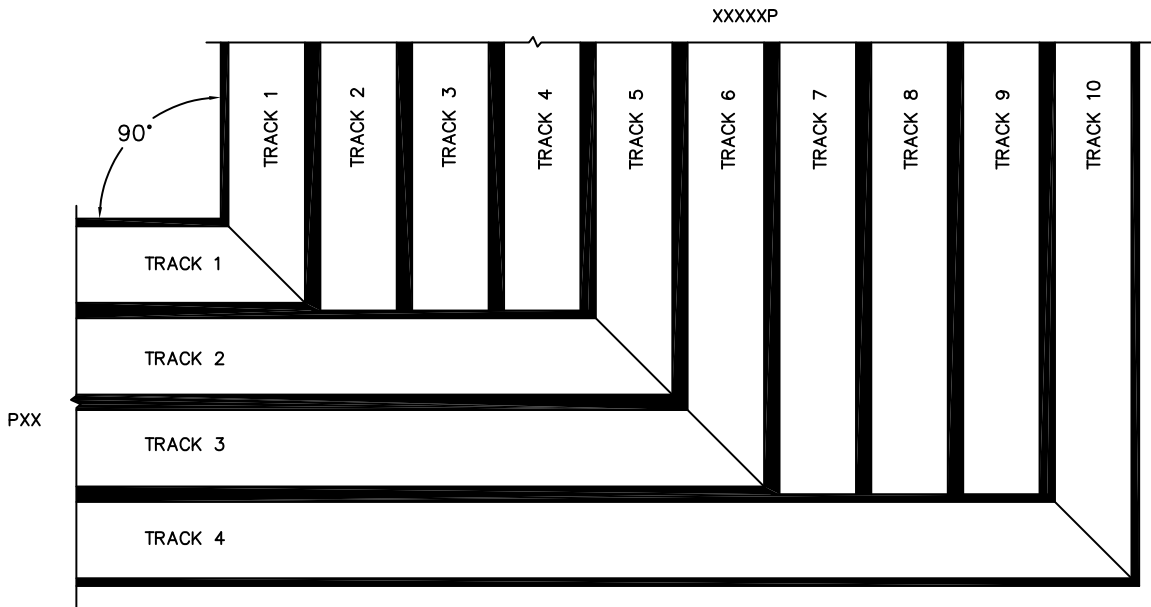

FLEETWOOD
WINDOWS & DOORS
FleetwoodUSA.com

NORWOOD 3050
90° PXXIXXXXXP STANDARD CONFIG.
WITH SCREENS

ORDER NO.:

ITEM NO.:

(USE RULER TO SCALE DIMENSIONS IN INCHES)

SCALE: 1/4

SILL TRACK MITRED CONNECTION