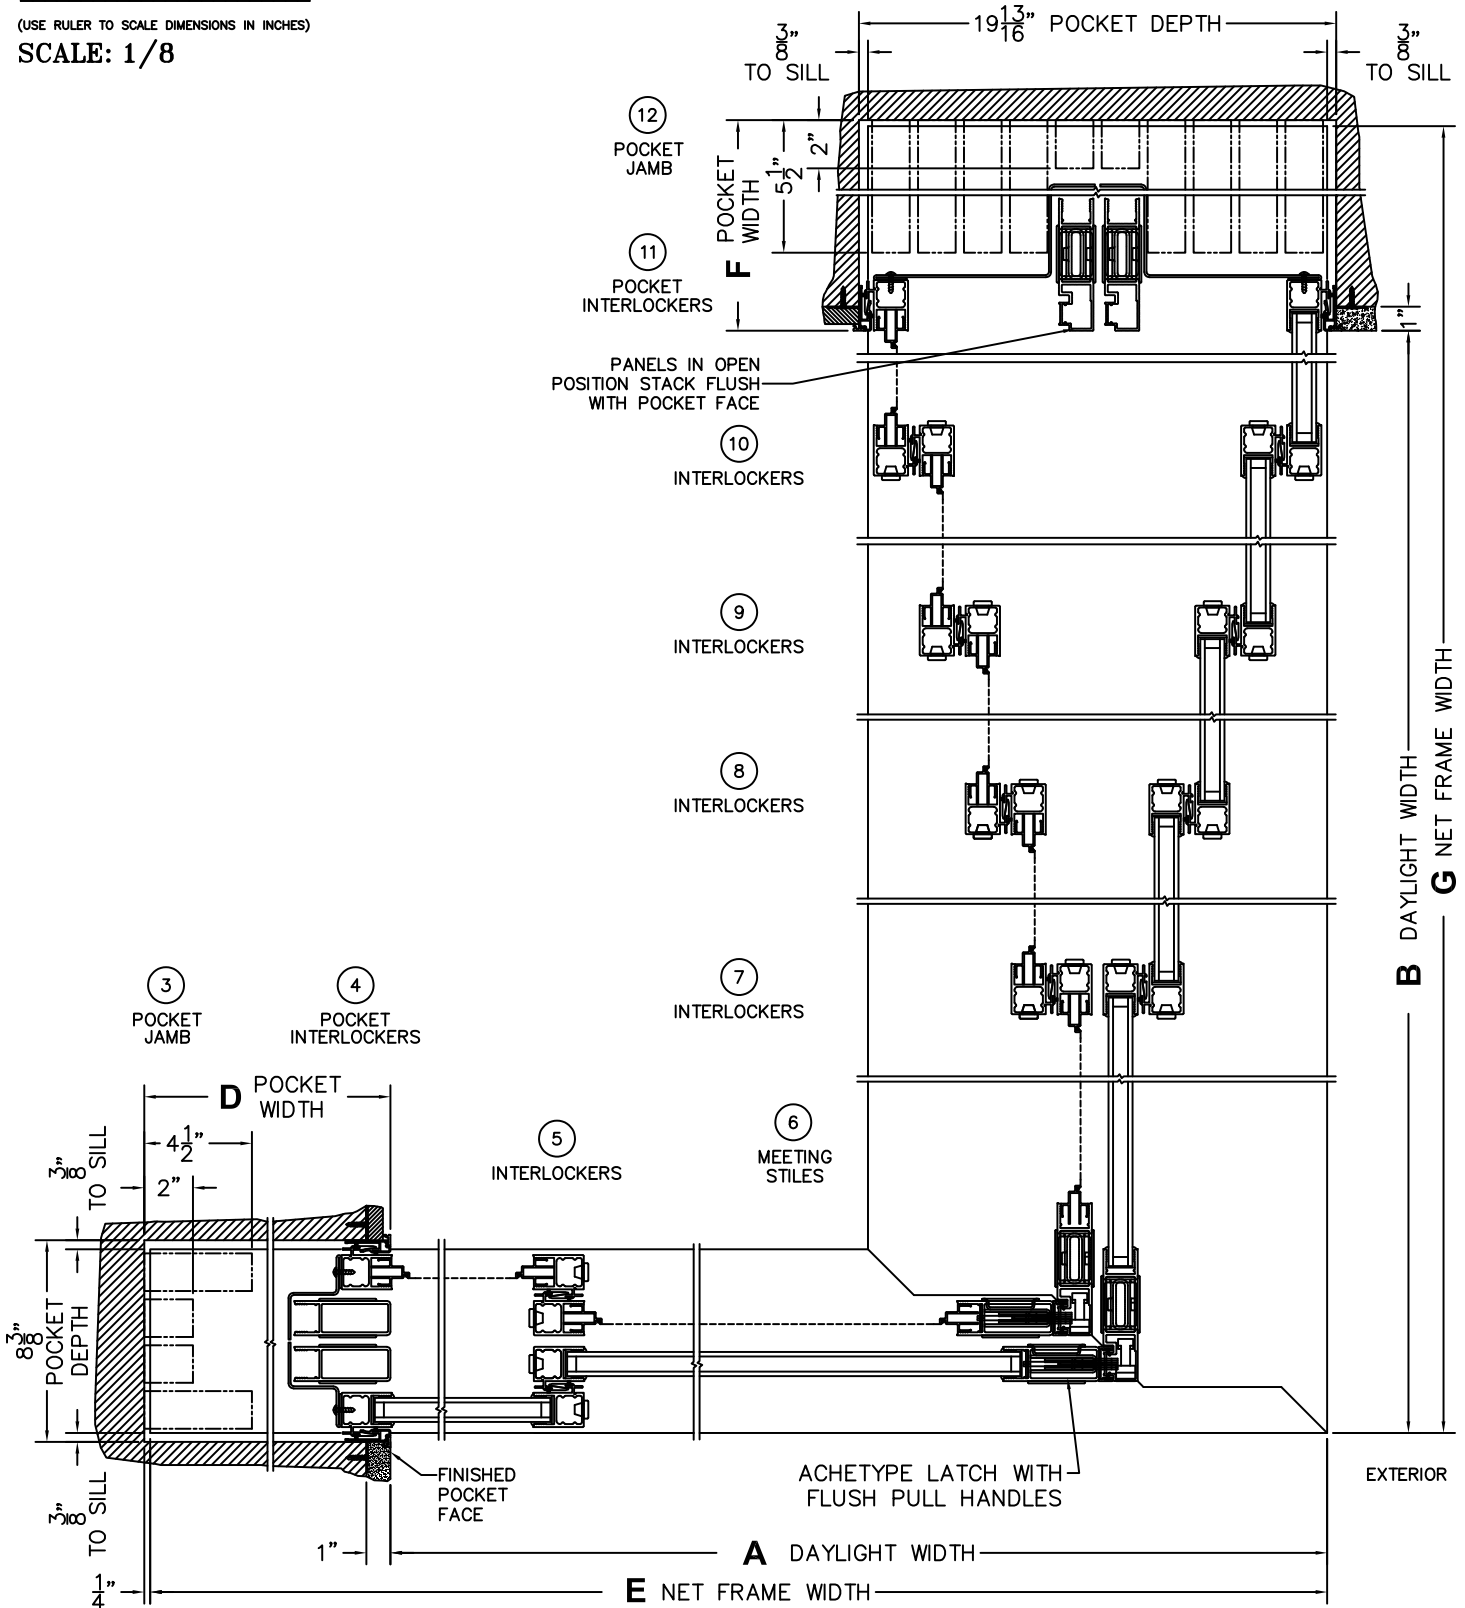

(USE RULER TO SCALE DIMENSIONS IN INCHES)

SCALE: 1/8

\*CAUTION: WHEN CONSTRUCTING POCKET NOTE THAT DAYLIGHT WIDTH DOES NOT INCLUDE 1" SET BACK FOR POST INTERLOCKER.