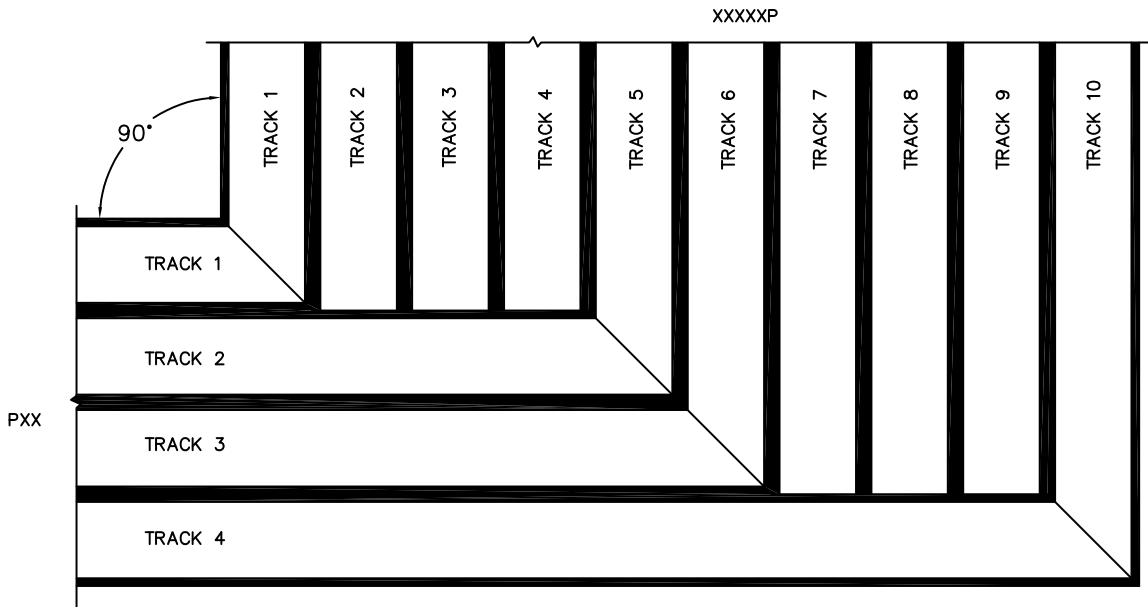

FLEETWOOD
WINDOWS & DOORS
FleetwoodUSA.com

NORWOOD 3050
90° PXXIXXXXXP STANDARD CONFIG.
WITH SCREENS

ORDER NO.:

ITEM NO.:

(USE RULER TO SCALE DIMENSIONS IN INCHES)

SCALE: 1/4

SILL TRACK MITRED CONNECTION