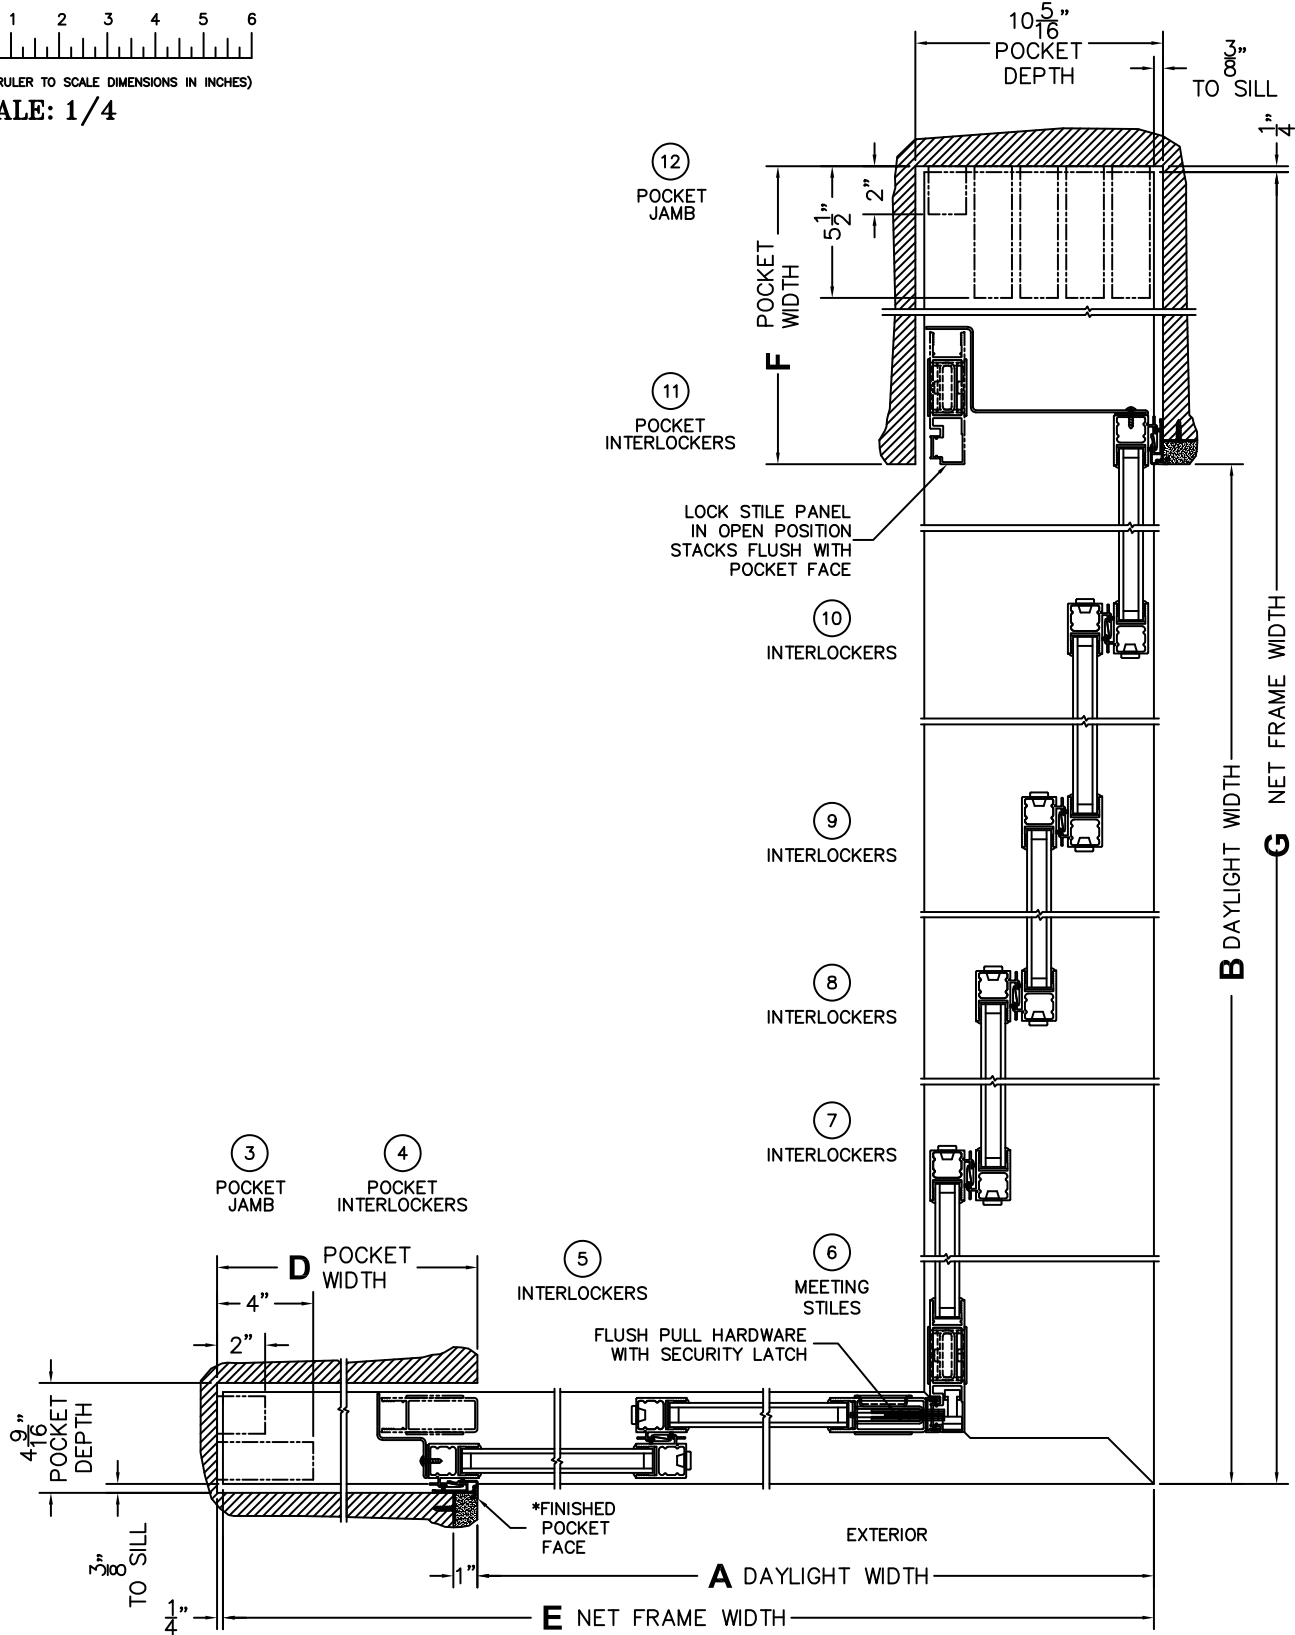

(USE RULER TO SCALE DIMENSIONS IN INCHES)

SCALE: 1/4

\*CAUTION: WHEN CONSTRUCTING POCKET NOTE THAT DAYLIGHT WIDTH DOES NOT INCLUDE 1" SET BACK FOR POST INTERLOCKER.