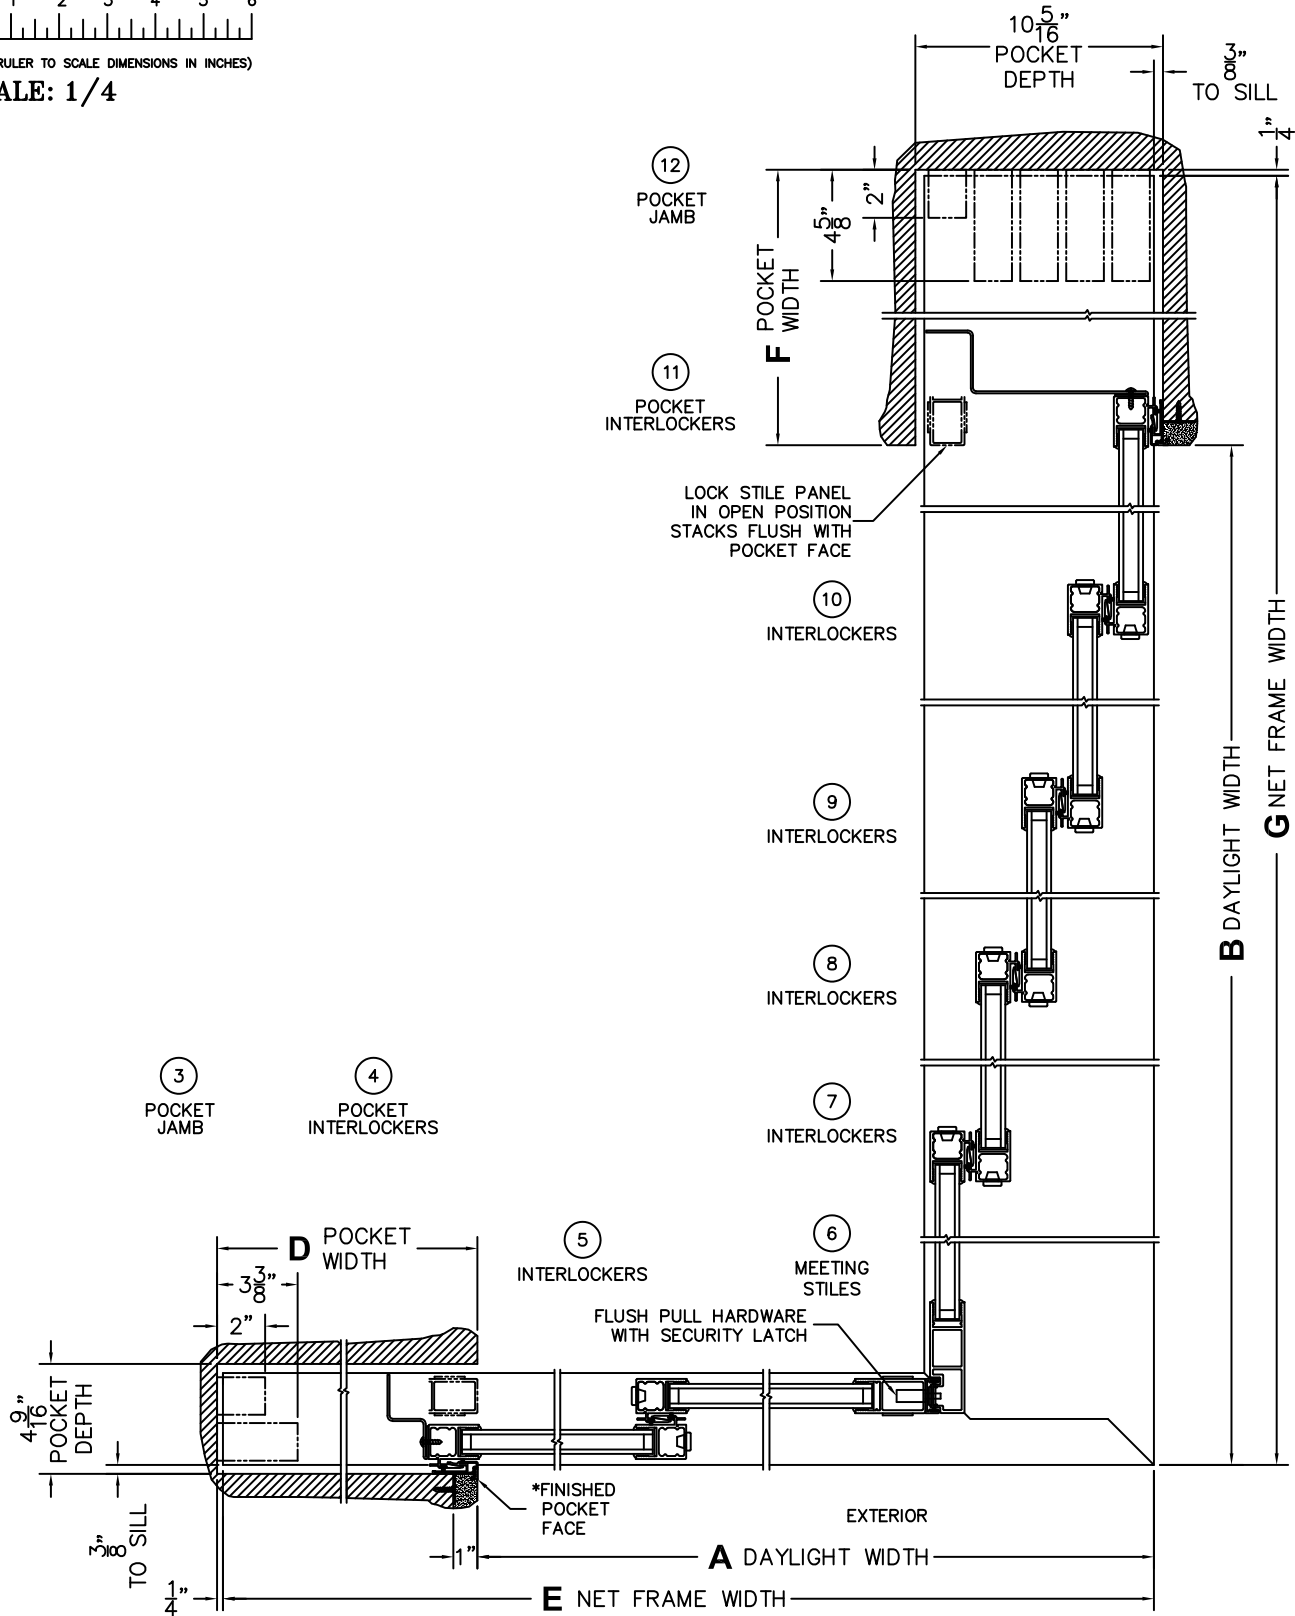

(USE RULER TO SCALE DIMENSIONS IN INCHES)

SCALE: 1/4

\*CAUTION: WHEN CONSTRUCTING POCKET NOTE THAT DAYLIGHT WIDTH DOES NOT INCLUDE 1" SET BACK FOR POST INTERLOCKER.