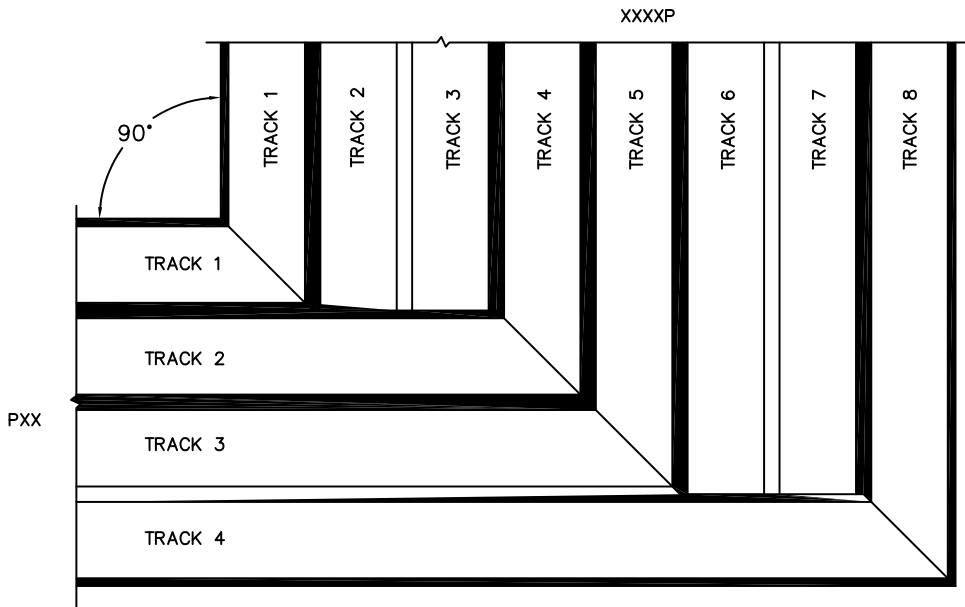

FLEETWOOD
WINDOWS & DOORS
FleetwoodUSA.com

NORWOOD 3050
90° PXXIXXXXP STANDARD CONFIG.
WITH SCREENS

ORDER NO.:

ITEM NO.:

(USE RULER TO SCALE DIMENSIONS IN INCHES)

SCALE: 1/4

SILL TRACK MITRED CONNECTION