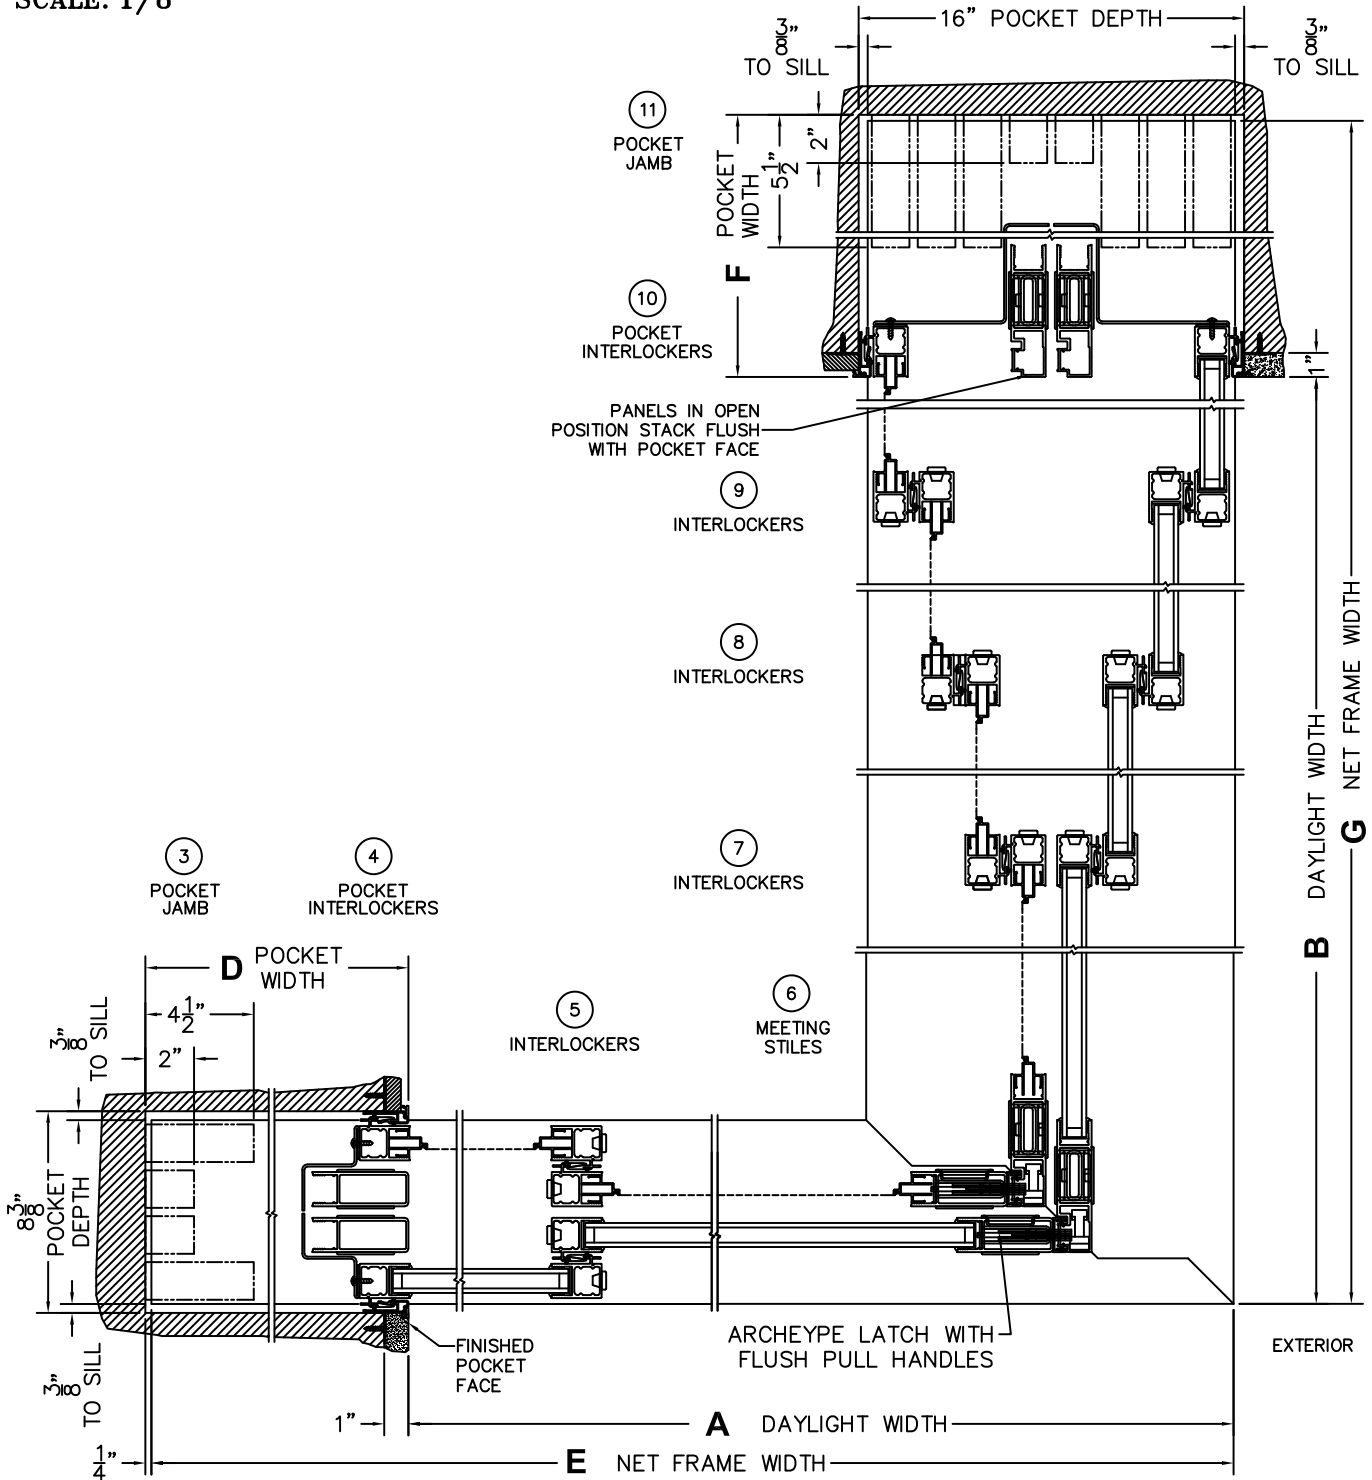

(USE RULER TO SCALE DIMENSIONS IN INCHES)

SCALE: 1/8

*CAUTION: WHEN CONSTRUCTING POCKET NOTE THAT DAYLIGHT WIDTH DOES NOT INCLUDE 1" SET BACK FOR POST INTERLOCKER.