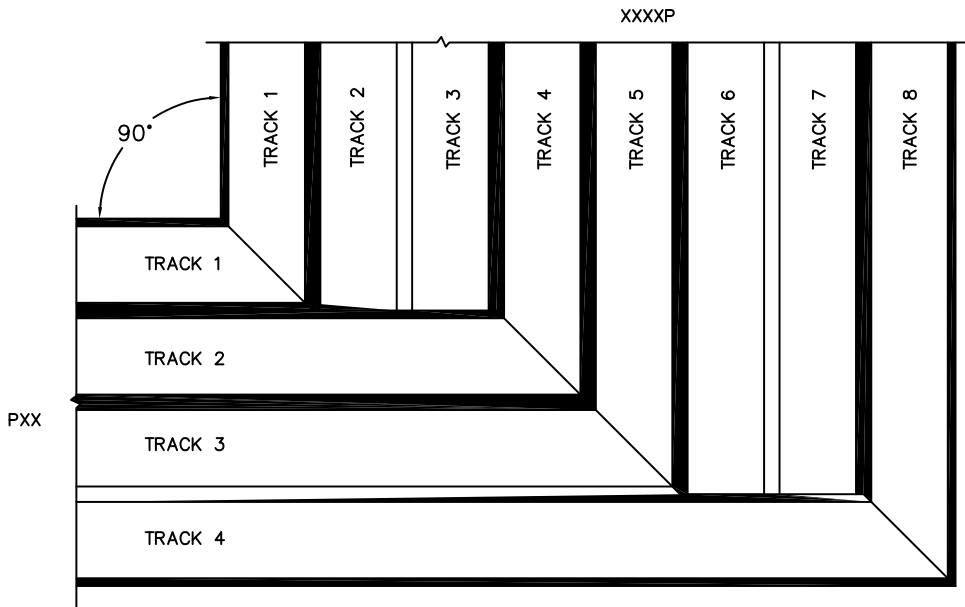

**FLEETWOOD**  
WINDOWS & DOORS  
FleetwoodUSA.com

**NORWOOD 3050**  
90° PXXIXXXXP STANDARD CONFIG.  
WITH SCREENS

ORDER NO.:

ITEM NO.:

(USE RULER TO SCALE DIMENSIONS IN INCHES)

SCALE: 1/4

SILL TRACK MITRED CONNECTION