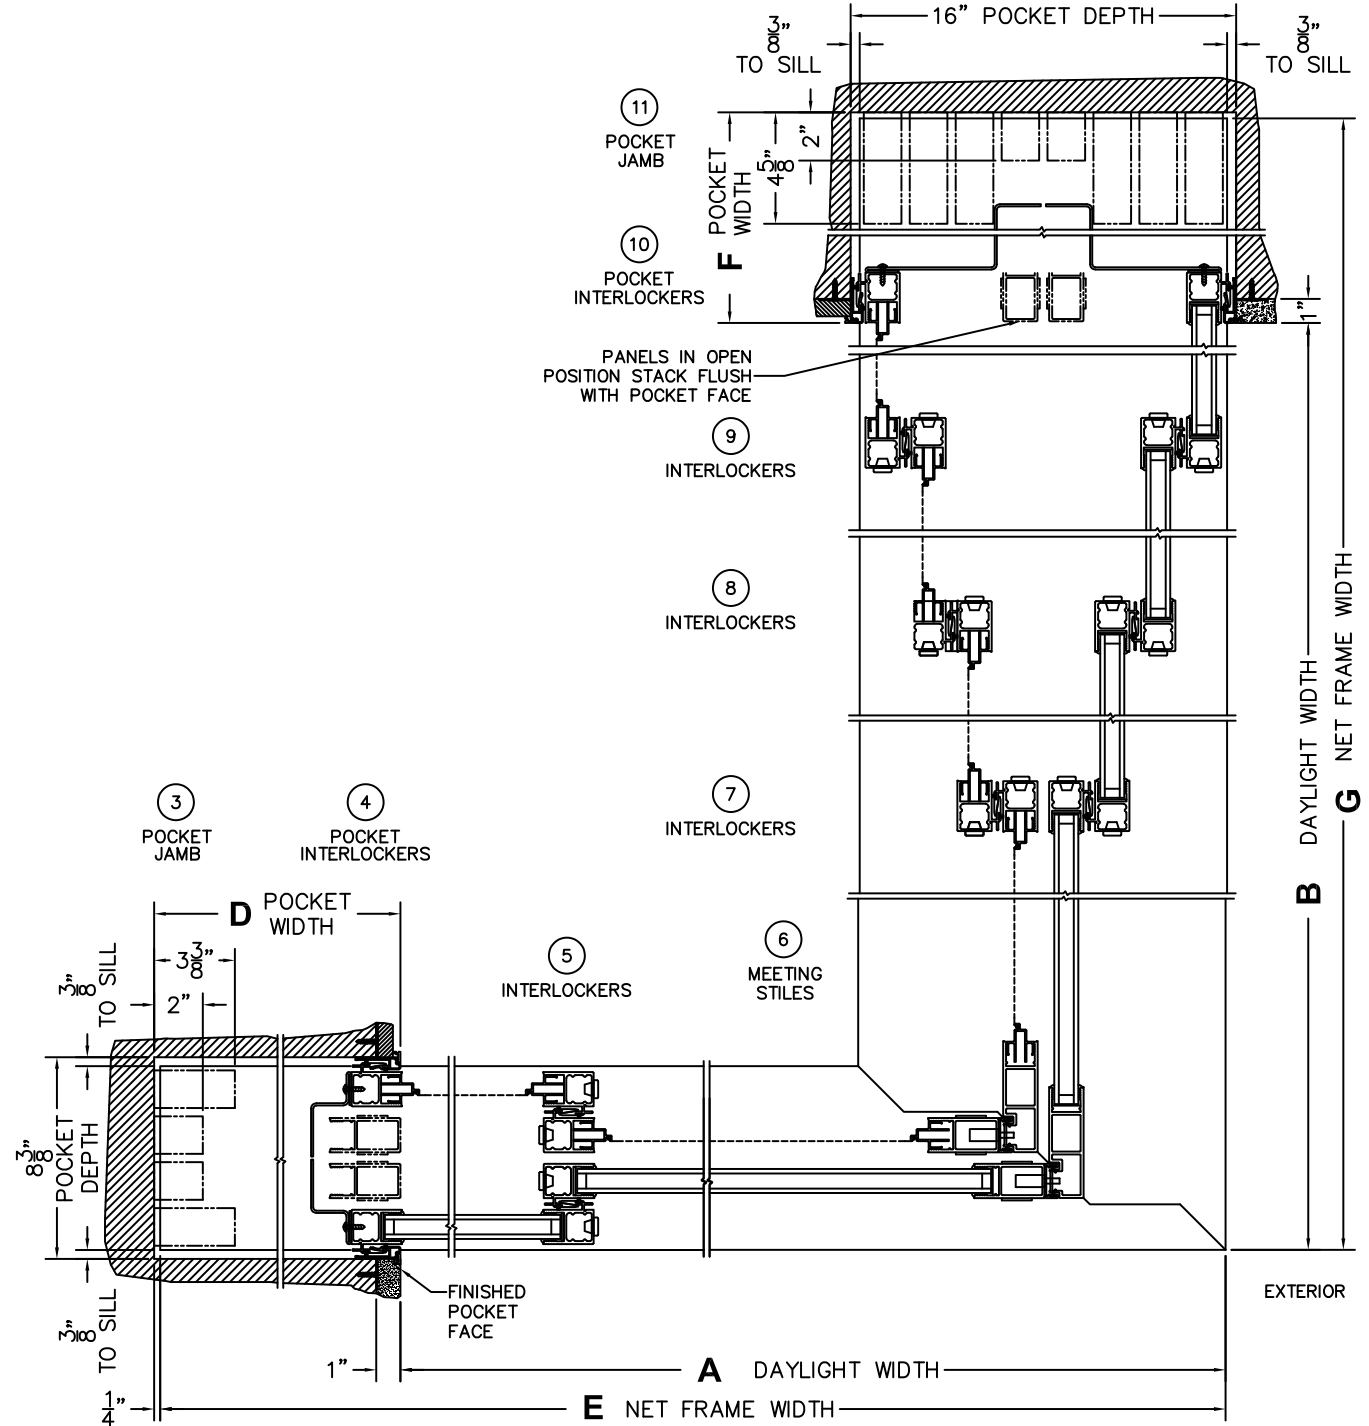

(USE RULER TO SCALE DIMENSIONS IN INCHES)

SCALE: 1/8

*CAUTION: WHEN CONSTRUCTING POCKET NOTE THAT DAYLIGHT WIDTH DOES NOT INCLUDE 1" SET BACK FOR POST INTERLOCKER.