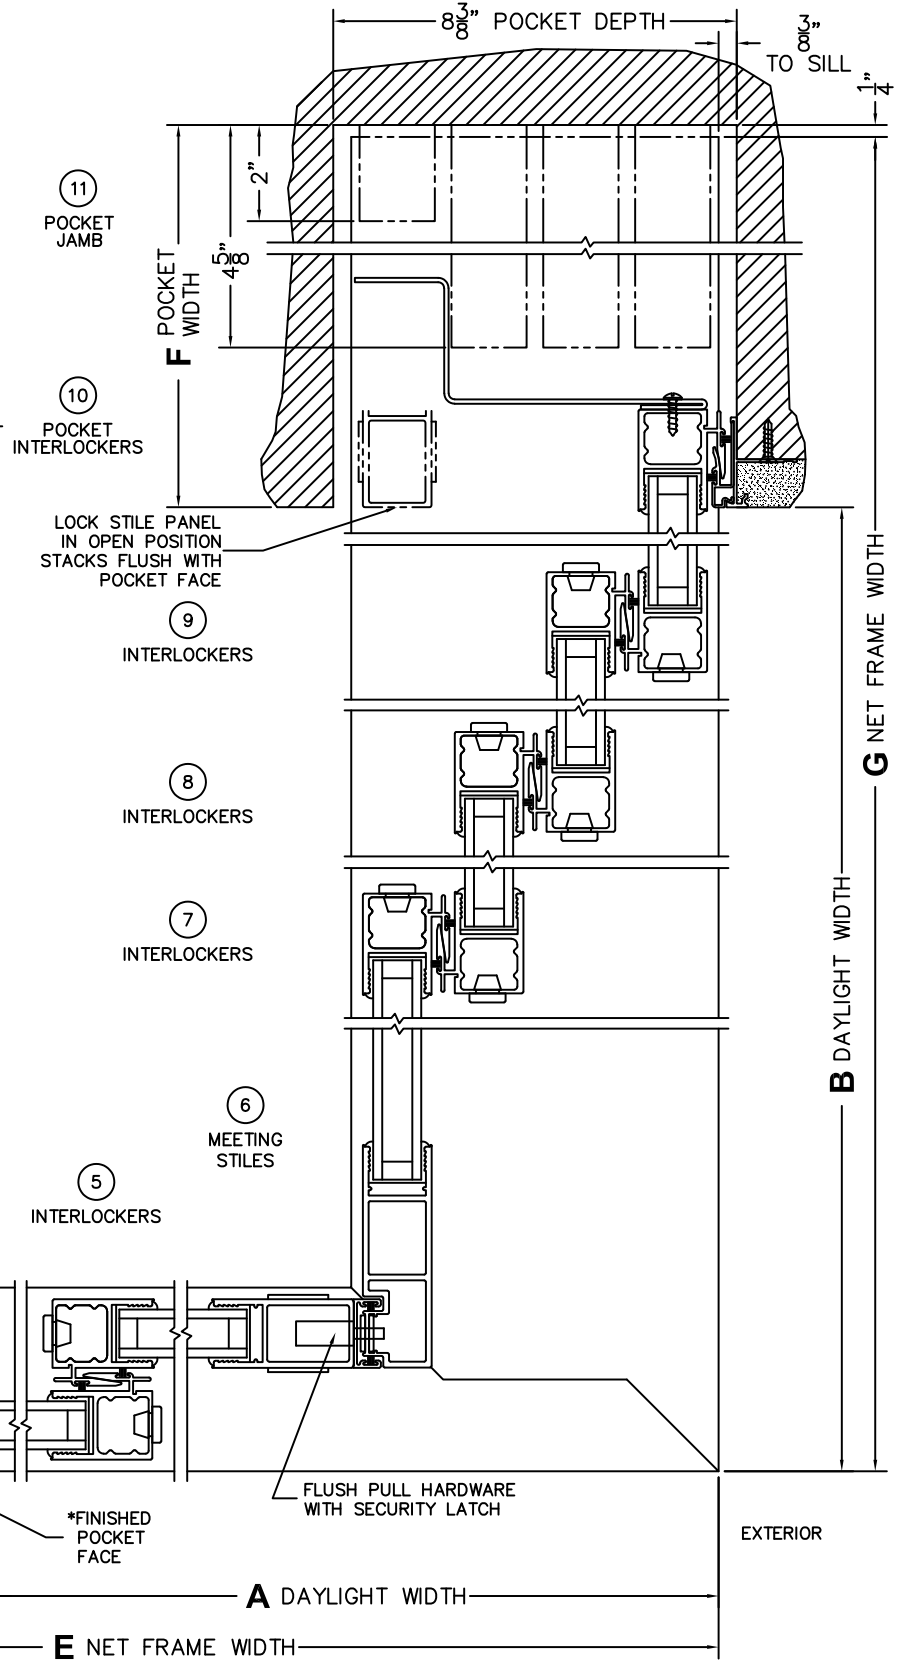

(USE RULER TO SCALE DIMENSIONS IN INCHES)

SCALE: 1/4

*CAUTION: WHEN CONSTRUCTING POCKET NOTE THAT DAYLIGHT WIDTH DOES NOT INCLUDE 1" SET BACK FOR POST INTERLOCKER.