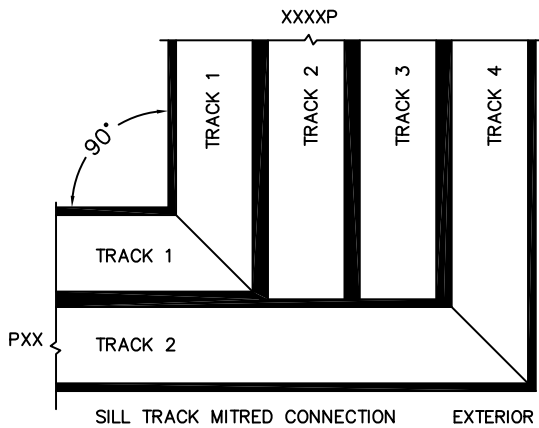

(USE RULER TO SCALE DIMENSIONS IN INCHES)

SCALE: 1/4

*CAUTION: WHEN CONSTRUCTING POCKET NOTE THAT DAYLIGHT WIDTH DOES NOT INCLUDE 1" SET BACK FOR POST INTERLOCKER.