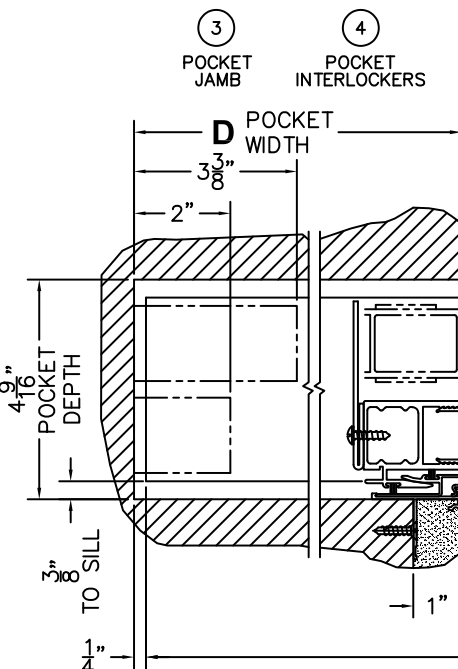

(USE RULER TO SCALE DIMENSIONS IN INCHES)

SCALE: 1/4

*CAUTION: WHEN CONSTRUCTING POCKET NOTE THAT DAYLIGHT WIDTH DOES NOT INCLUDE 1" SET BACK FOR POST INTERLOCKER.