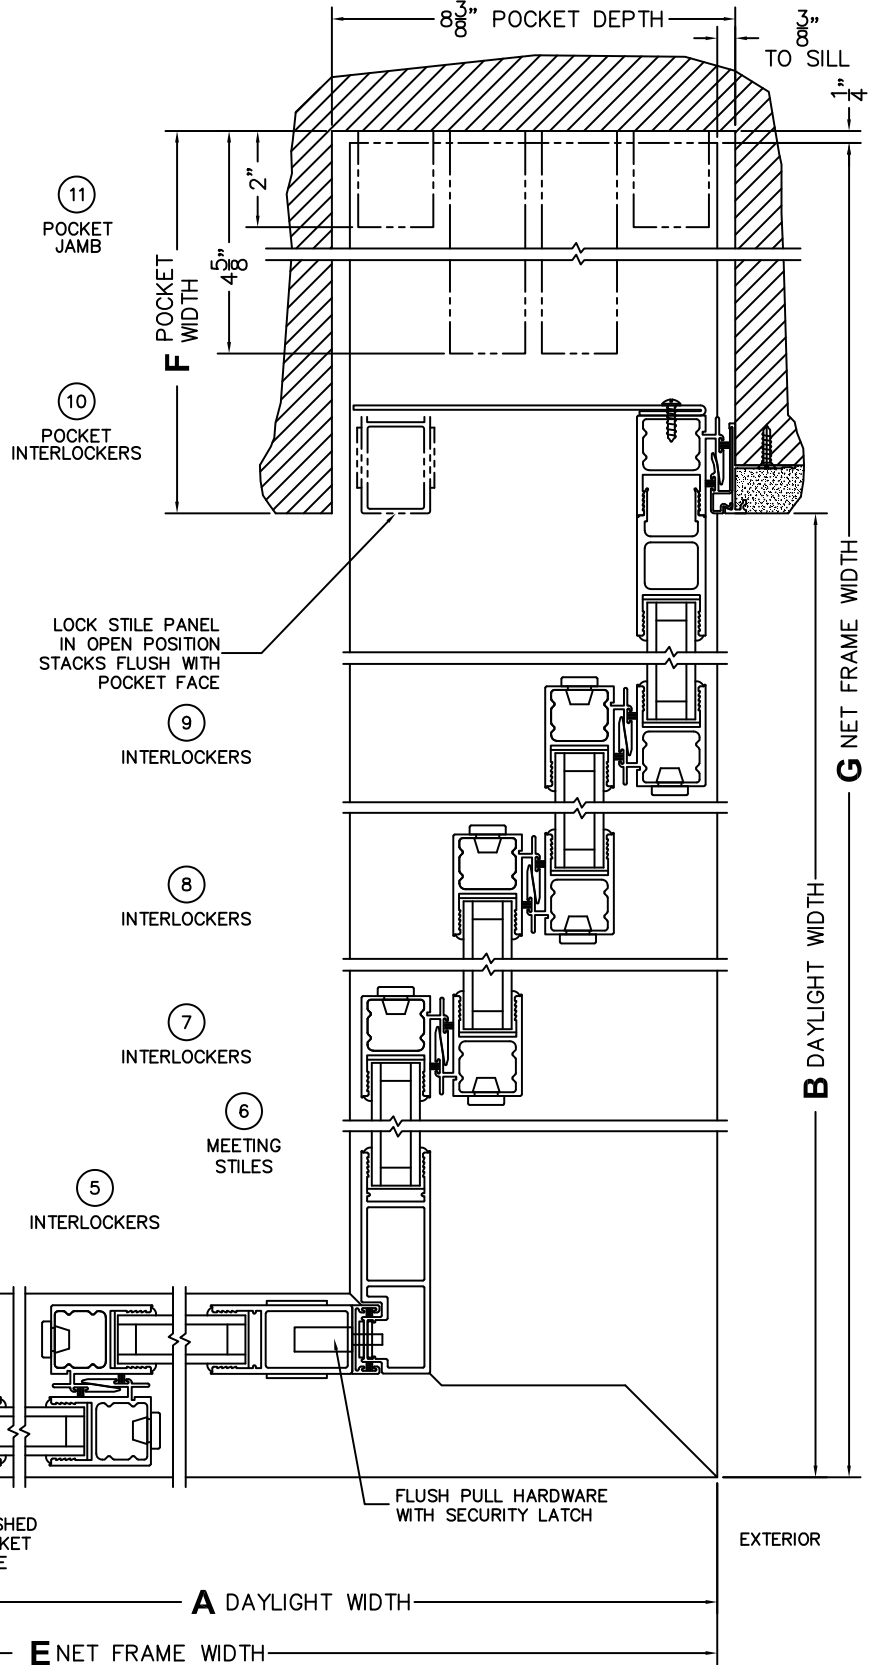

(USE RULER TO SCALE DIMENSIONS IN INCHES)

SCALE: 1/4

*CAUTION: WHEN CONSTRUCTING POCKET NOTE THAT DAYLIGHT WIDTH DOES NOT INCLUDE 1" SET BACK FOR POST INTERLOCKER.