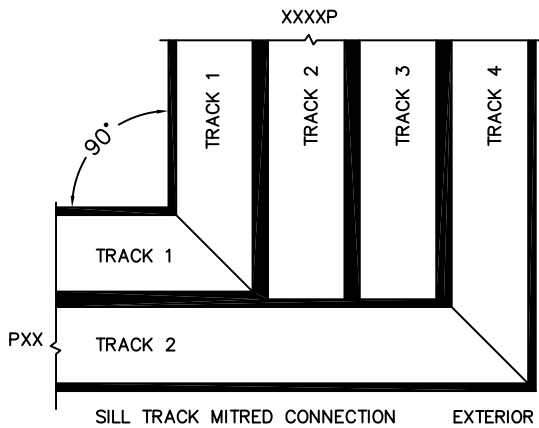

(USE RULER TO SCALE DIMENSIONS IN INCHES)

SCALE: 1/4

*CAUTION: WHEN CONSTRUCTING POCKET NOTE THAT DAYLIGHT WIDTH DOES NOT INCLUDE 1" SET BACK FOR POST INTERLOCKER.