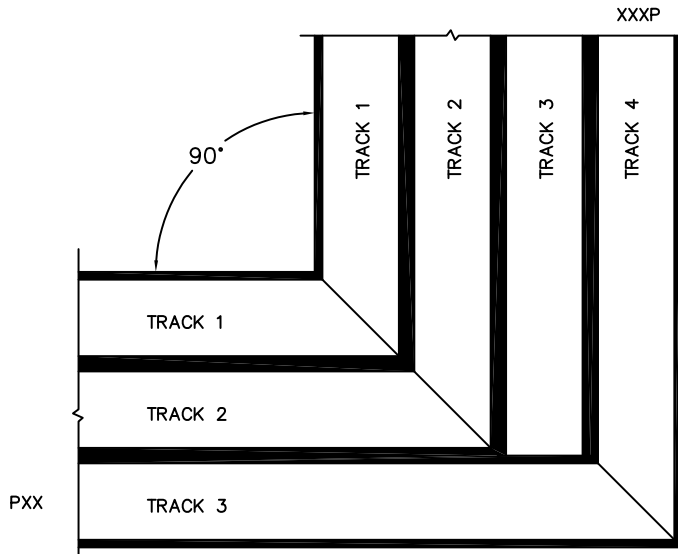

**FLEETWOOD**  
WINDOWS & DOORS  
FleetwoodUSA.com

**NORWOOD 3050**  
90° PXXIXXP STANDARD CONFIG.  
WITH SCREENS

ORDER NO.:

ITEM NO.:

(USE RULER TO SCALE DIMENSIONS IN INCHES)

SCALE: 1/4

SILL TRACK MITRED CONNECTION