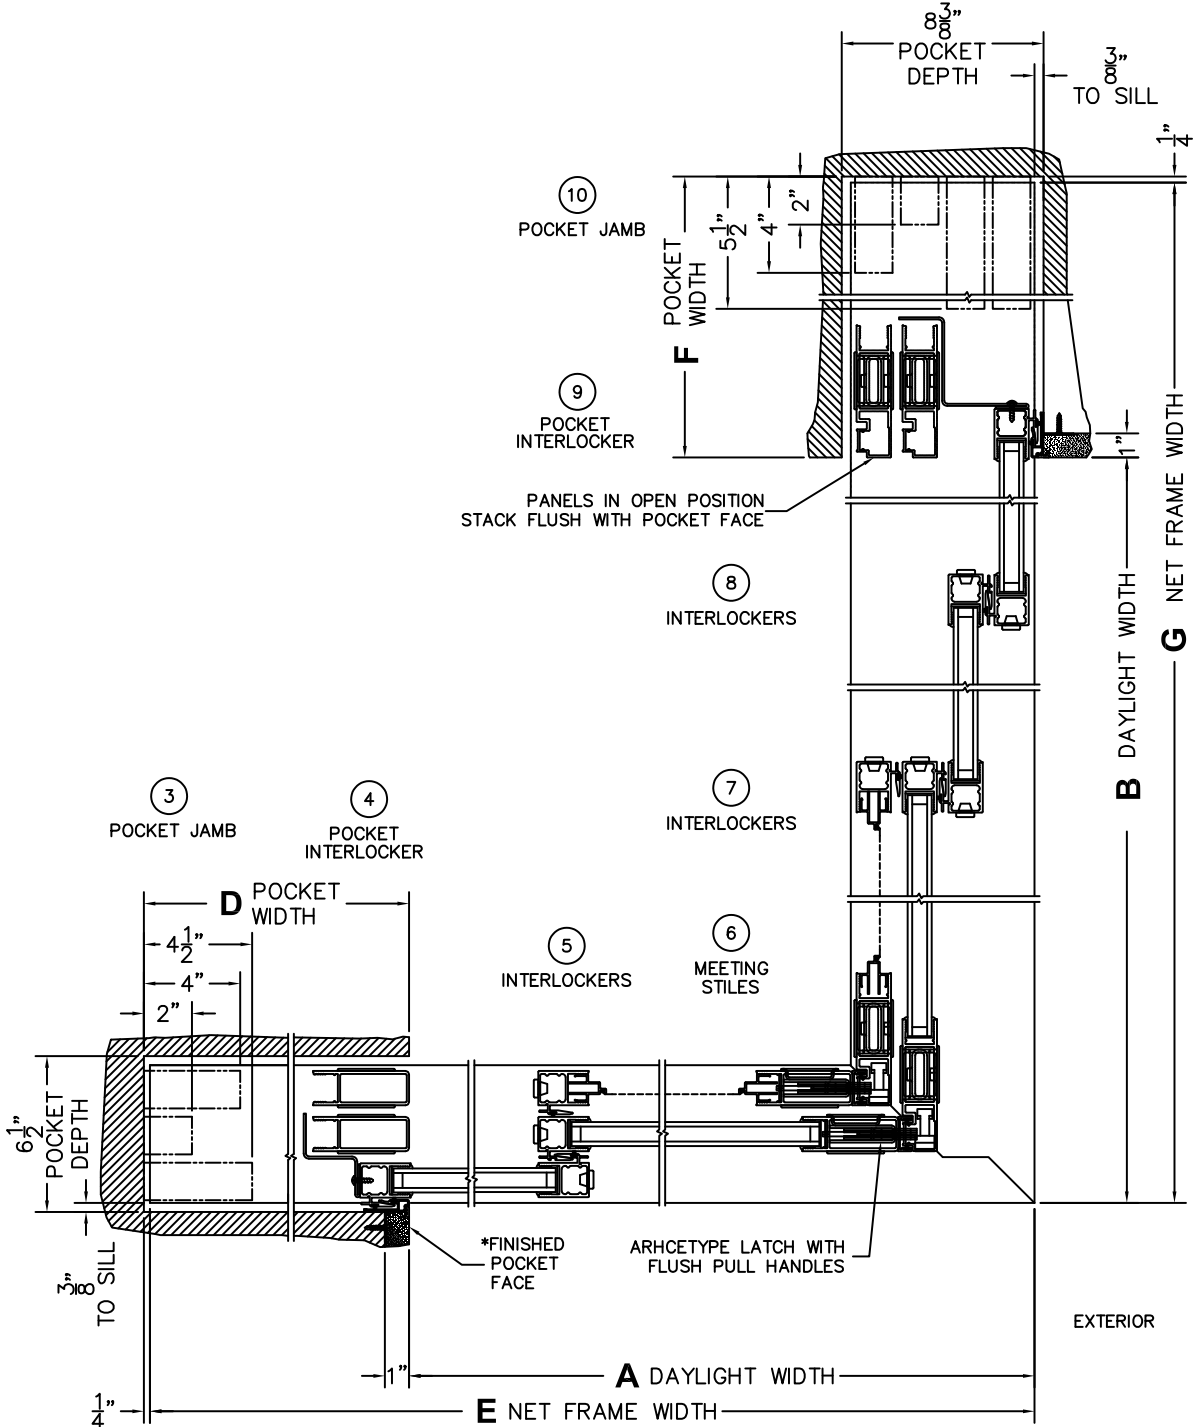

(USE RULER TO SCALE DIMENSIONS IN INCHES)

SCALE: 1/8

*CAUTION: WHEN CONSTRUCTING POCKET NOTE THAT DAYLIGHT WIDTH DOES NOT INCLUDE 1" SET BACK FOR POST INTERLOCKER.