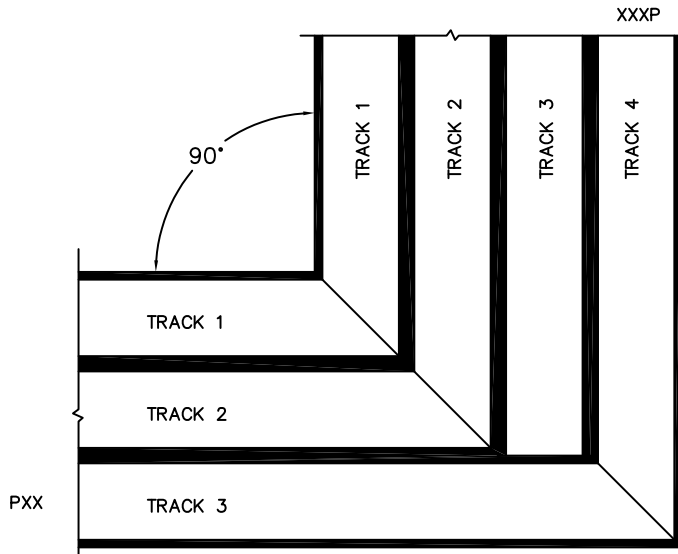

FLEETWOOD
WINDOWS & DOORS
FleetwoodUSA.com

NORWOOD 3050
90° PXXIXXP STANDARD CONFIG.
WITH SCREENS

ORDER NO.:

ITEM NO.:

(USE RULER TO SCALE DIMENSIONS IN INCHES)

SCALE: 1/4

SILL TRACK MITRED CONNECTION