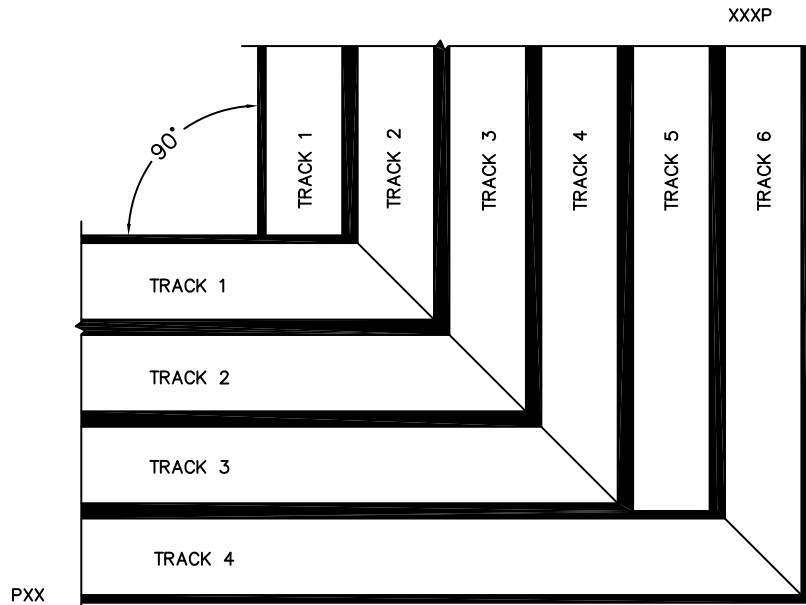

**FLEETWOOD**  
WINDOWS & DOORS  
FleetwoodUSA.com

**NORWOOD 3050**  
90°PXXIXXP STANDARD CONFIG.  
WITH SCREENS

ORDER NO.:

ITEM NO.:

(USE RULER TO SCALE DIMENSIONS IN INCHES)

SCALE: 1/4

SILL TRACK MITRED CONNECTION