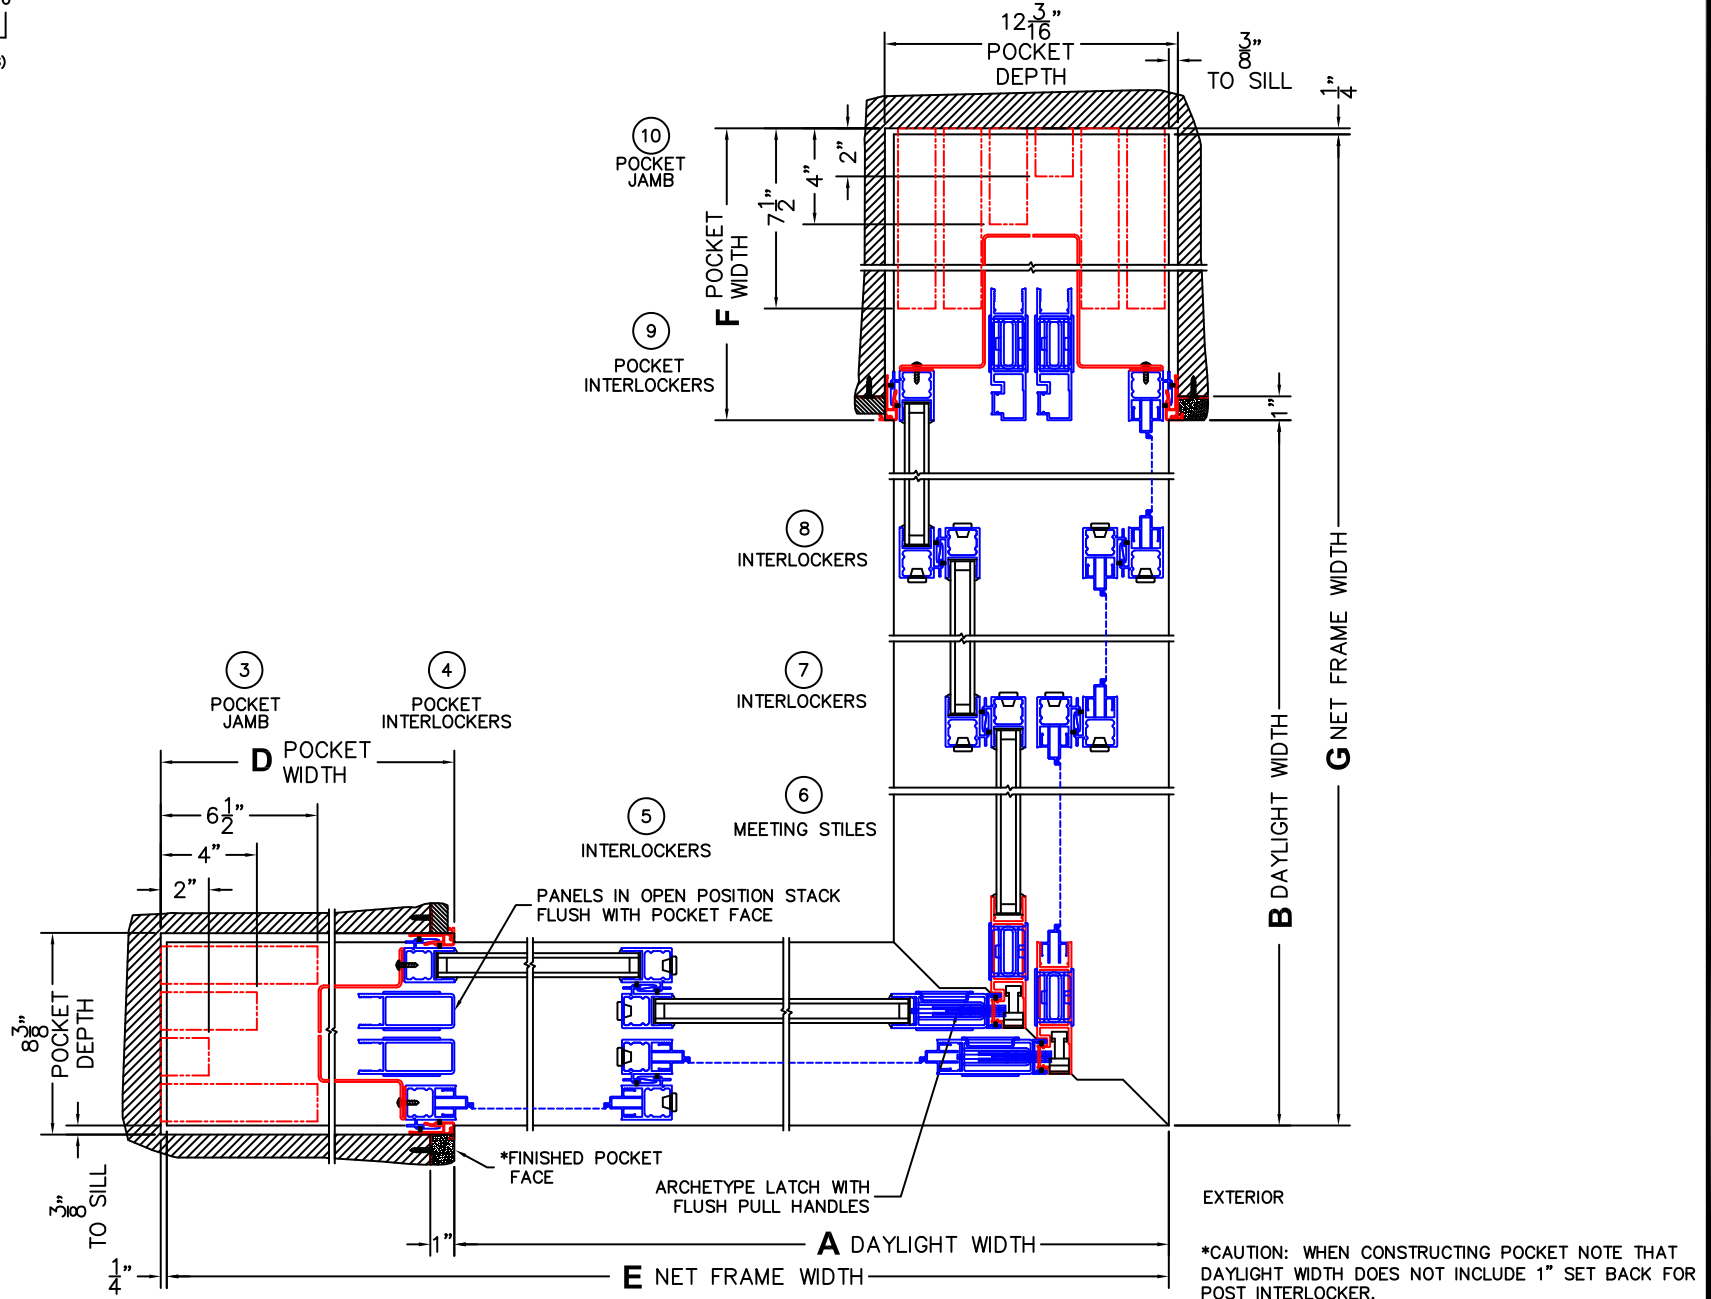

(USE RULER TO SCALE DIMENSIONS IN INCHES)

SCALE: 1/8

*CAUTION: WHEN CONSTRUCTING POCKET NOTE THAT DAYLIGHT WIDTH DOES NOT INCLUDE 1" SET BACK FOR POST INTERLOCKER.